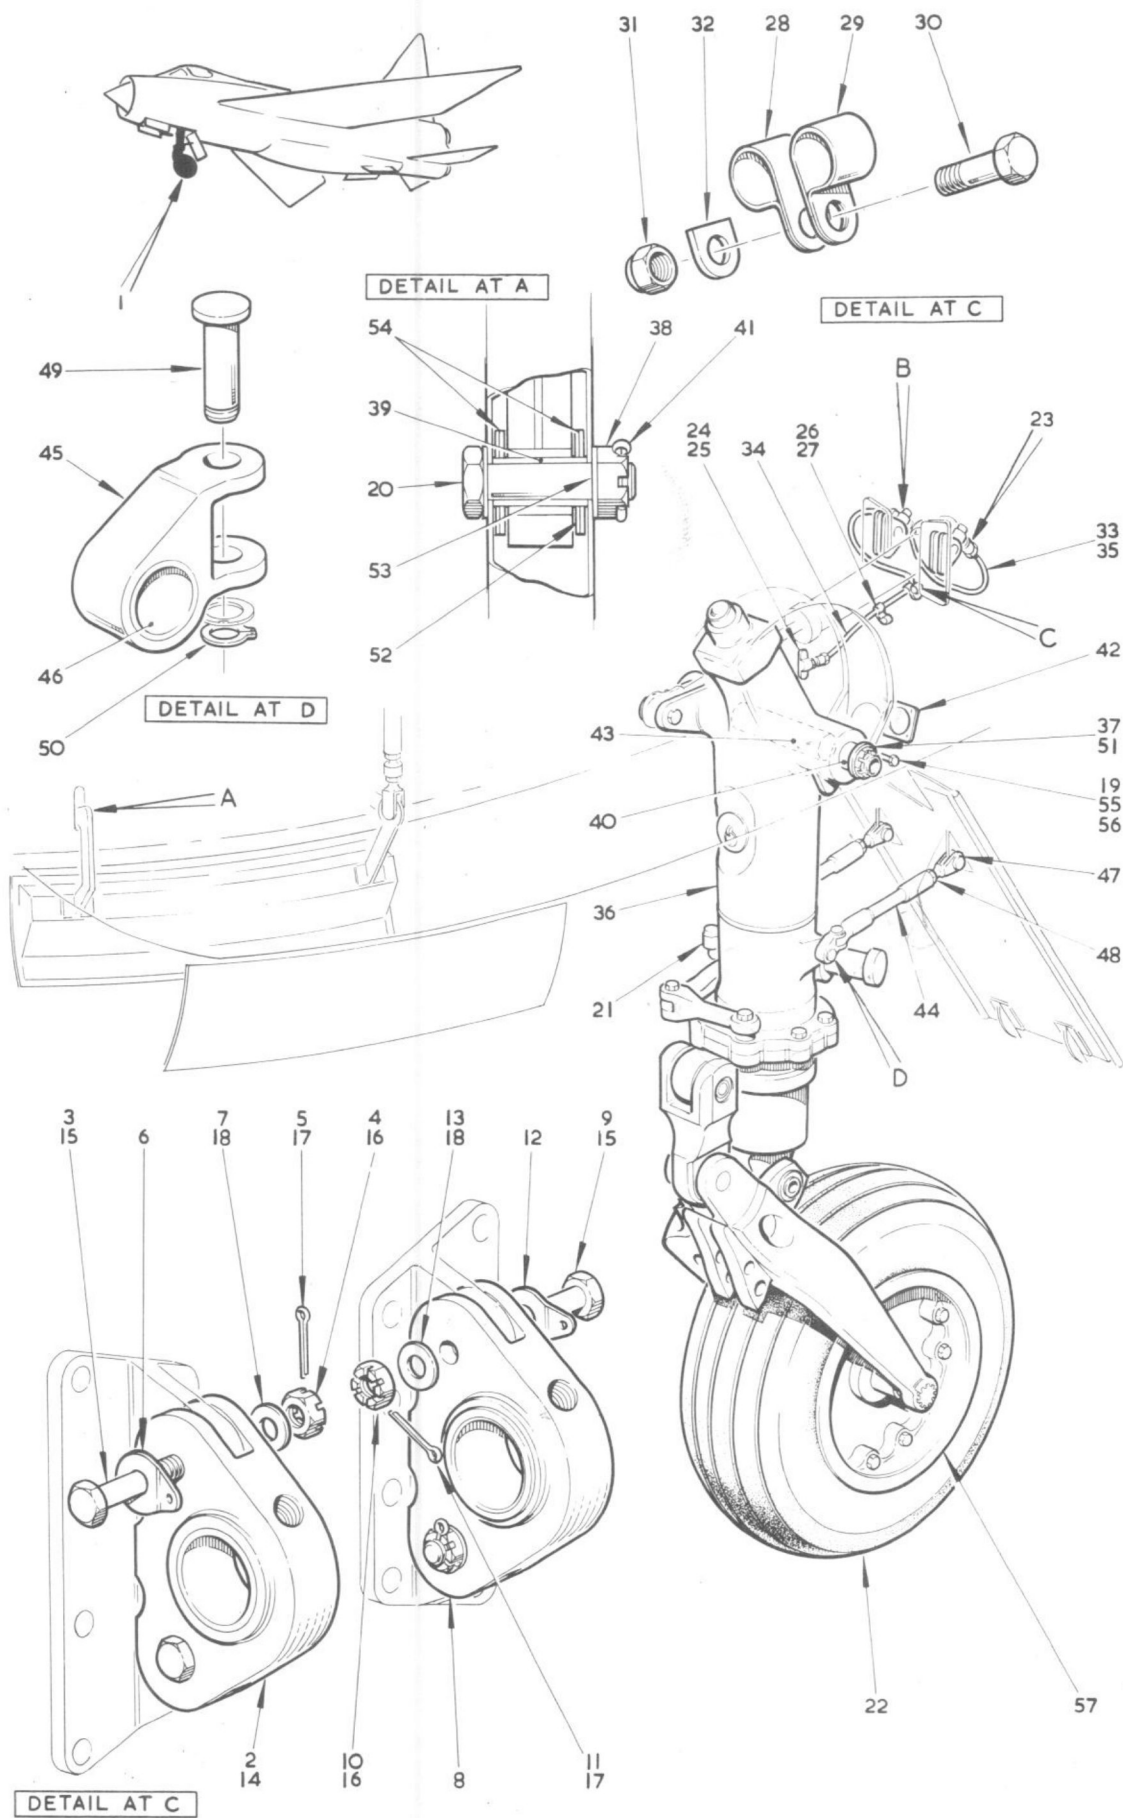

FIG. I MAIN UNDERCARRIAGE, PORT AND STARBOARD
Restricted

FIG. 2 NOSE UNDERCARRIAGE
Restricted

FIG.3 UNDERCARRIAGE, NOSE UNDERCARRIAGE
Restricted

NOTE
 ITEMS ARE IDENTICAL
 FOR BOTH PORT AND
 STARBOARD DOORS
 EXCEPT WHERE INDICATED.

FIG. 4 UNDERCARRIAGE, NOSE UNDERCARRIAGE DOORS
 Restricted

This file was downloaded
from the RTFM Library.

Link: www.scottbouch.com/rtfm

Please see site for usage terms,
and more aircraft documents.