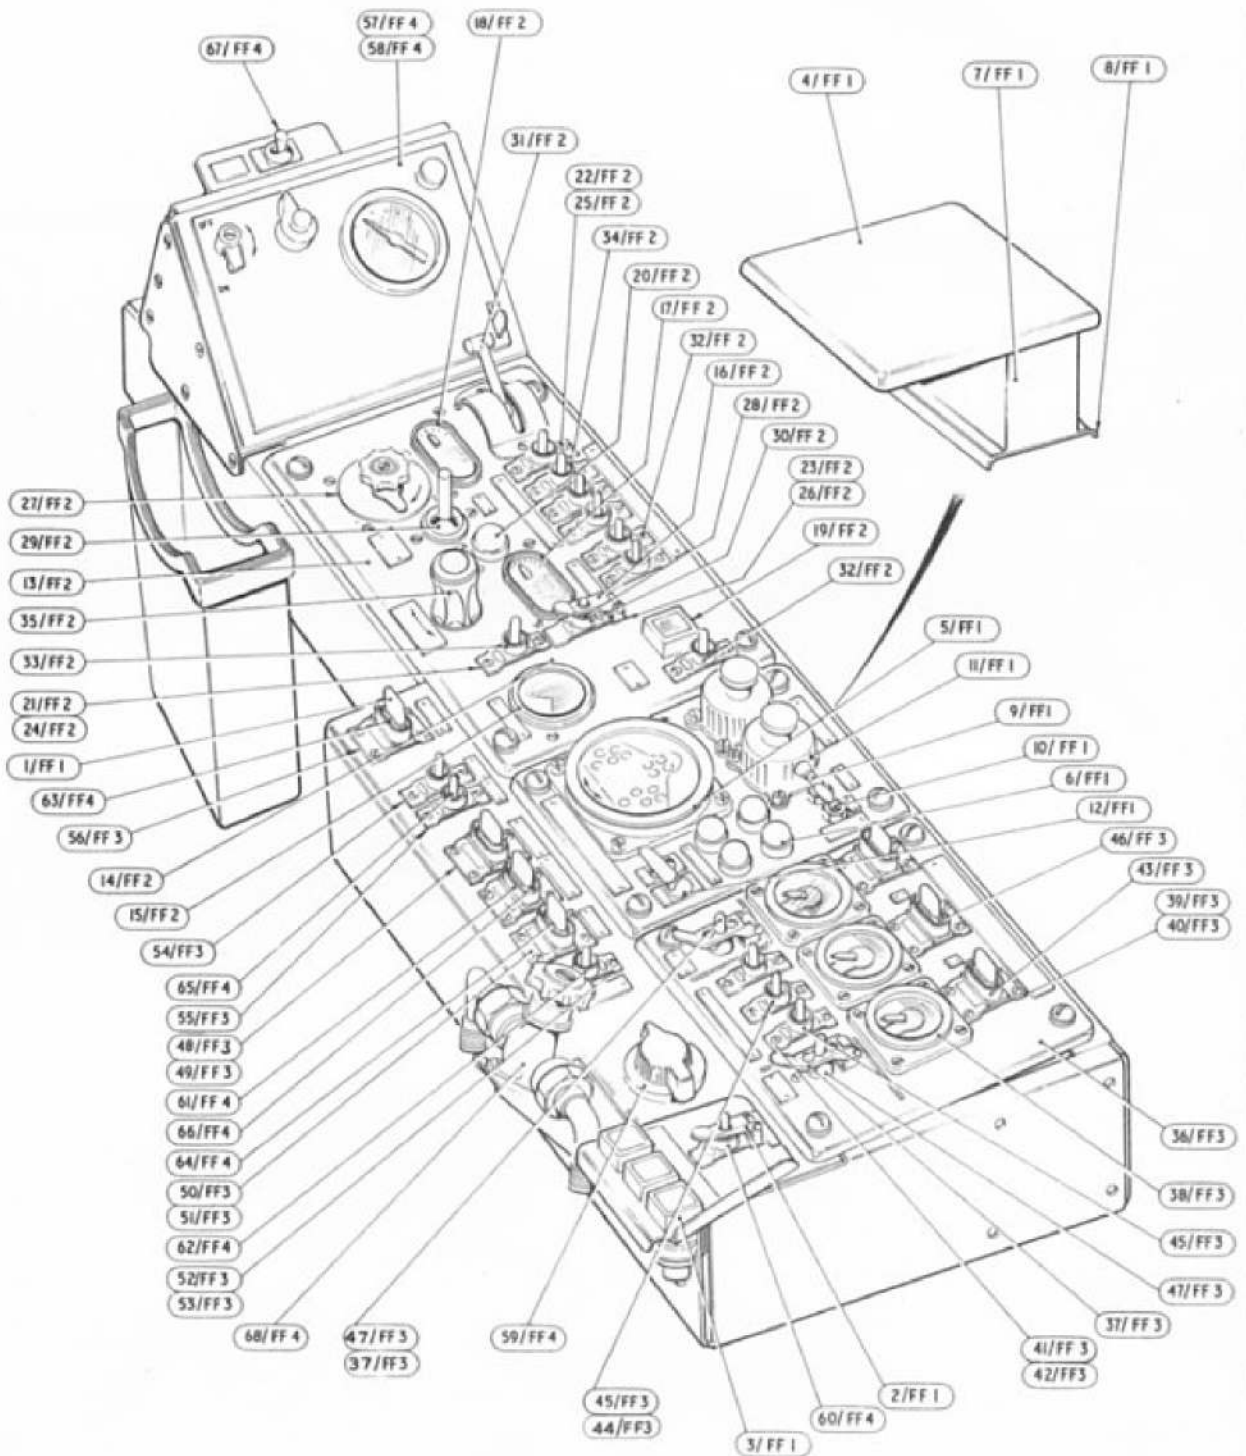

VULCAN Mk. 2

**ELECTRICAL INSTALLATION
SUMMARY OF STANDARD ITEMS**

Stores Ref.		No. off	Stores Ref.		No. off	Stores Ref.		No. off
Section	Ref. No.		Section	Ref. No.		Section	Ref. No.	
28D	9436920	8	28S	1011484	6			
28D	1007980	2	28S	1008327	7			
28D	9128739	8	28S	1011490	5			
28D	1007982	6	28S	1200058	2			
			28S	1214163	74			
			28S	9145185	4			
			28S	1214165	5			
			28S	1013430	12			
28FP	151	12	28S	1214166	1			
28FP	9430915	12	28S	9473255	2			
			28W	9419454	17			
			28W	9419465	7			
28M	9995181	4	28W	9419473	6			
28M	10286	6	28W	9419475	2			
28M	10287	8	28W	9419185	4			
28M	10288	10	28W	1206041	4			
28M	10281	2						
28M	10328	2						
28M	9434253	3						
28M	11957	11						
28M	9434252	4						

CONSOLE AND MOUNTING
STARBOARD IN CREW'S NACELLE

(1)