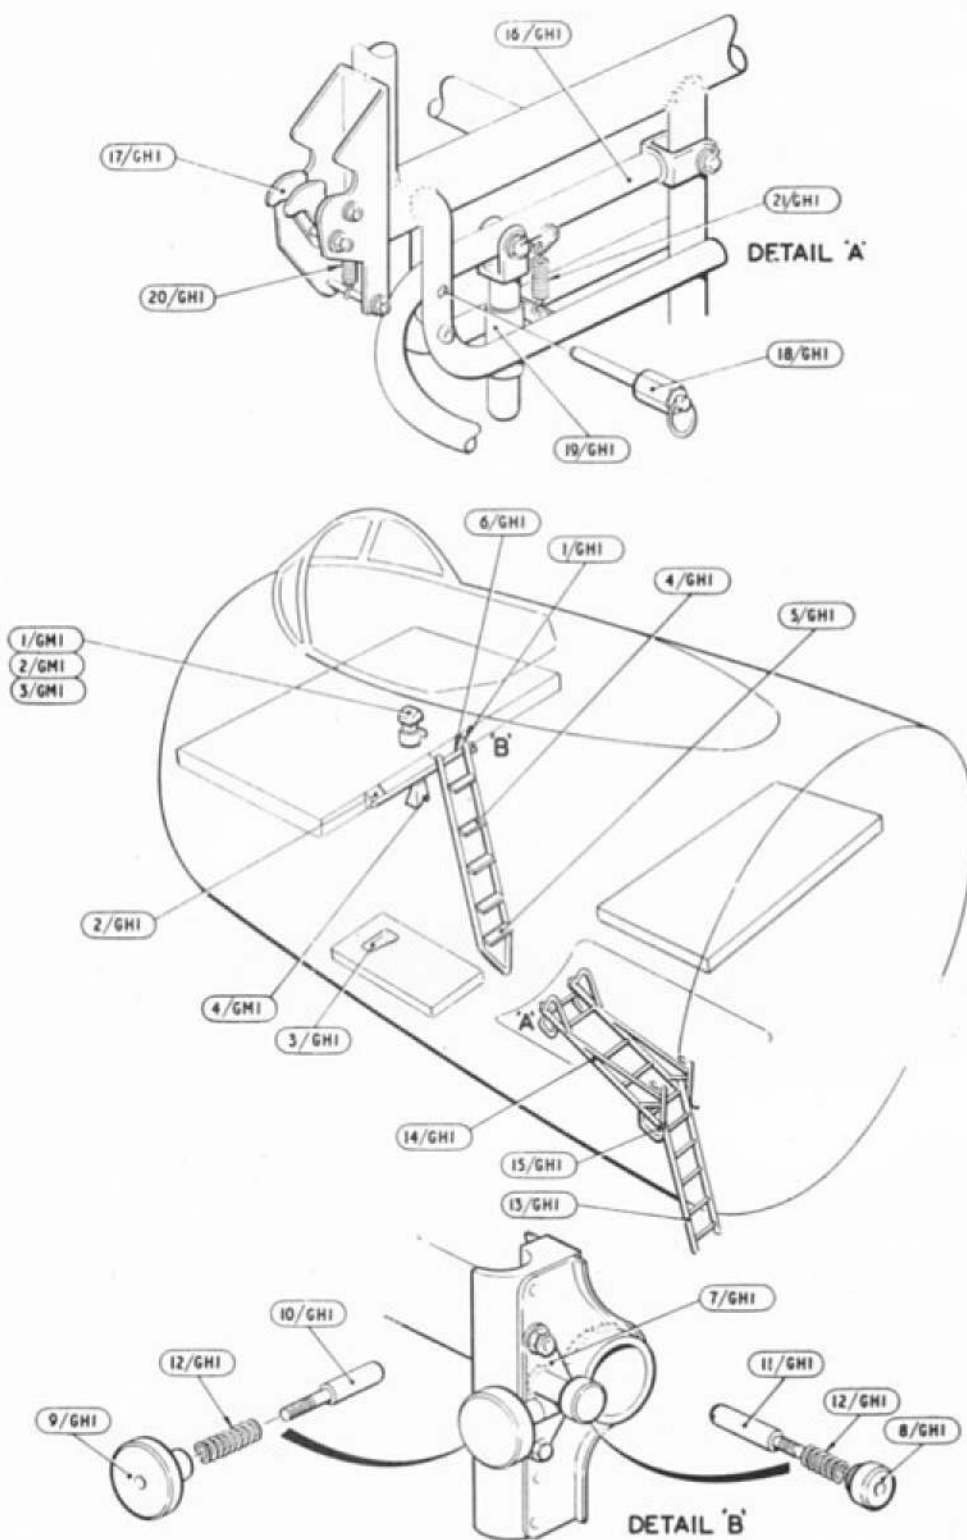

EQUIPMENT AIRCRAFT

LADDERS

Ref. No.	Part No.	Description	No. off	Matl. Spec.	Cl. of St.	Plate and Illust'n No.
					M.R.	
		1 2 3 4				
		LADDERS, ASSEMBLIES Consisting of:— LADDER, FLIGHT DECK, CREW'S NAZELLE . (Z7906)				
	1Z7907	BRACKET, SUPPORT, GROUP	1	—	MR	GH1/1
11296	3Z7906	Bracket, cross tube support	1	T45 & S3		GH1/2
	4Z7906	Guide, for ladder, in stowed position	1	—	C	GH1/3
2588	1Z7915	LADDER, FLIGHT DECK, GROUP	1	—	B	GH1/4
		Spares for:—				
	2Z7915	Frame, ladder	1	T45 & S3		
	10Z7915	Plug, end	2	DTD364		
	9Z7915	STEP, GROUP	5	—	MR	GH1/5
	1Z7908	SLIDE, LADDER, GROUP	1	—		GH1/6
		Spares for:—				
	3Z7908	Bush, 1.63" dia. x 1.25" long	2	B11		
	4Z7908	Guide, LH	1	DTD364		
	5Z7908	Guide, RH	1	DTD364		
	1Z7909	PLUNGER, SLIDE, GROUP	1	—	MR	GH1/7
		Spares for:—				
	6Z7909	Knob, knurled, .75" dia.	1	DTD364		GH1/8
	7Z7909	Knob, knurled, 1.50" dia.	1	DTD364		GH1/9
	5Z7909	Plunger	1	S1		GH1/10
	9Z7909	Plunger	1	S1		GH1/11
	7Z3092	Spring	2	—	MR	GH1/12
		LADDER, MAIN ENTRANCE DOOR, CREW'S . NACELLE (Z7917)				
		Spares for:—				
	1Z7919	LADDER, BOTTOM, MAIN ENTRANCE DOOR, GROUP	1	—		GH1/13
		Consisting of:—				
2596	2Z7919	Ladder, bottom	1	—	C	
	3Z7919	Stop, assembly	2	—	MR	
28Q/9417246	AGS2051.424BS	Rivet	8	—	C	
2593	1Z7918	LADDER, TOP, MAIN ENTRANCE	1	—	B	GH1/14
		DOOR				
		Spares for:—				
1505048	3Z7918	Guide, for lower ladder	2	S96		GH1/15
	6Z7918	Handle	1	—	C	GH1/16
	10Z7918	Lever	2	—		GH1/17
28FP/10	AVIATION DEV A417	Pin, quick release	2	—	C	GH1/18
2973	16Z7918	PLUNGER, GROUP	2	—	C	GH1/19
	9Z7918	Spring, lever	2	—	MR	GH1/20
	17Z7918	Spring, handle	2	—	MR	GH1/21

AIRCRAFT EQUIPMENT
SEXTANT STOWAGE MOUNTING TRAY-LADDERS

This file was downloaded
from the RTFM Library.

Link: www.scottbouch.com/rtfm

Please see site for usage terms,
and more aircraft documents.