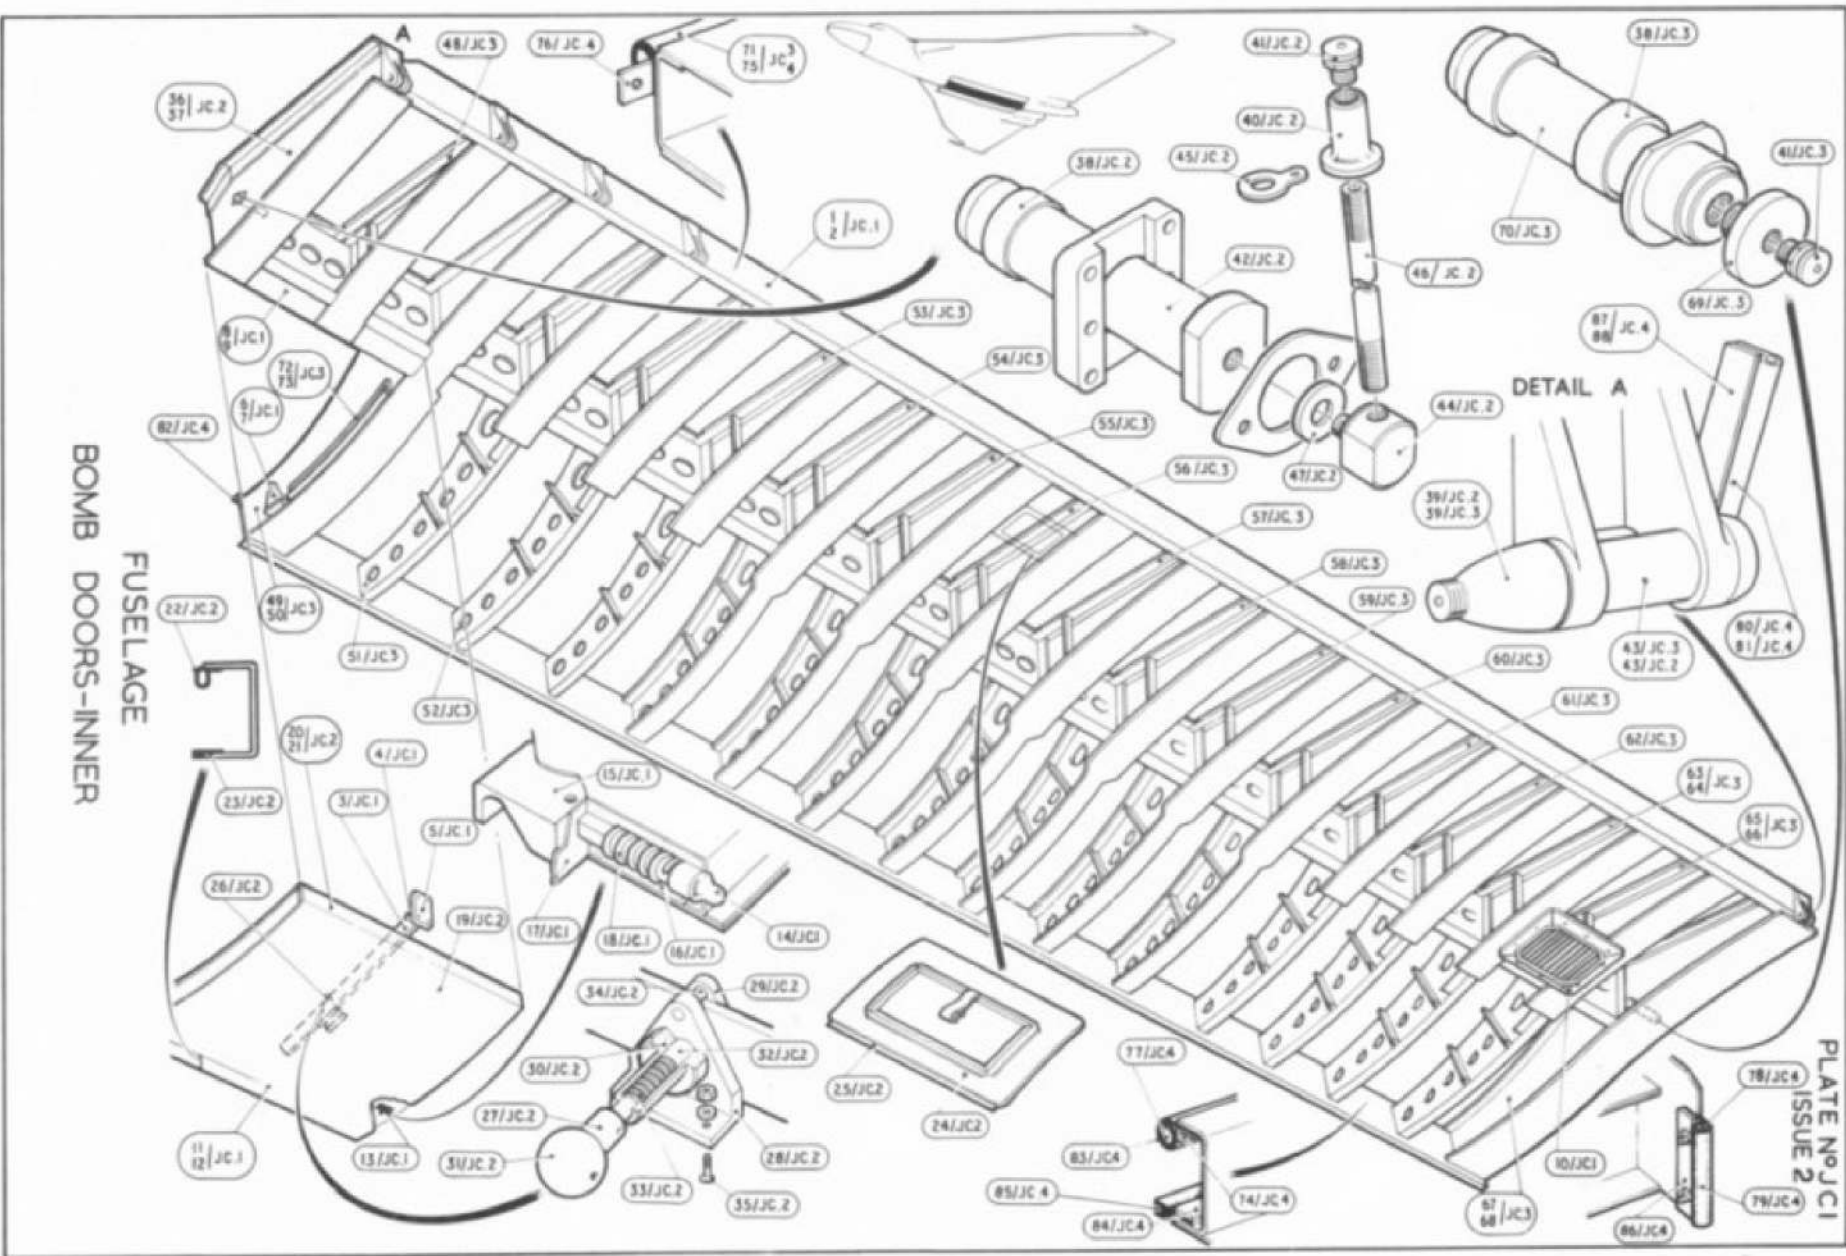

RESTRICTED

RESTRICTED