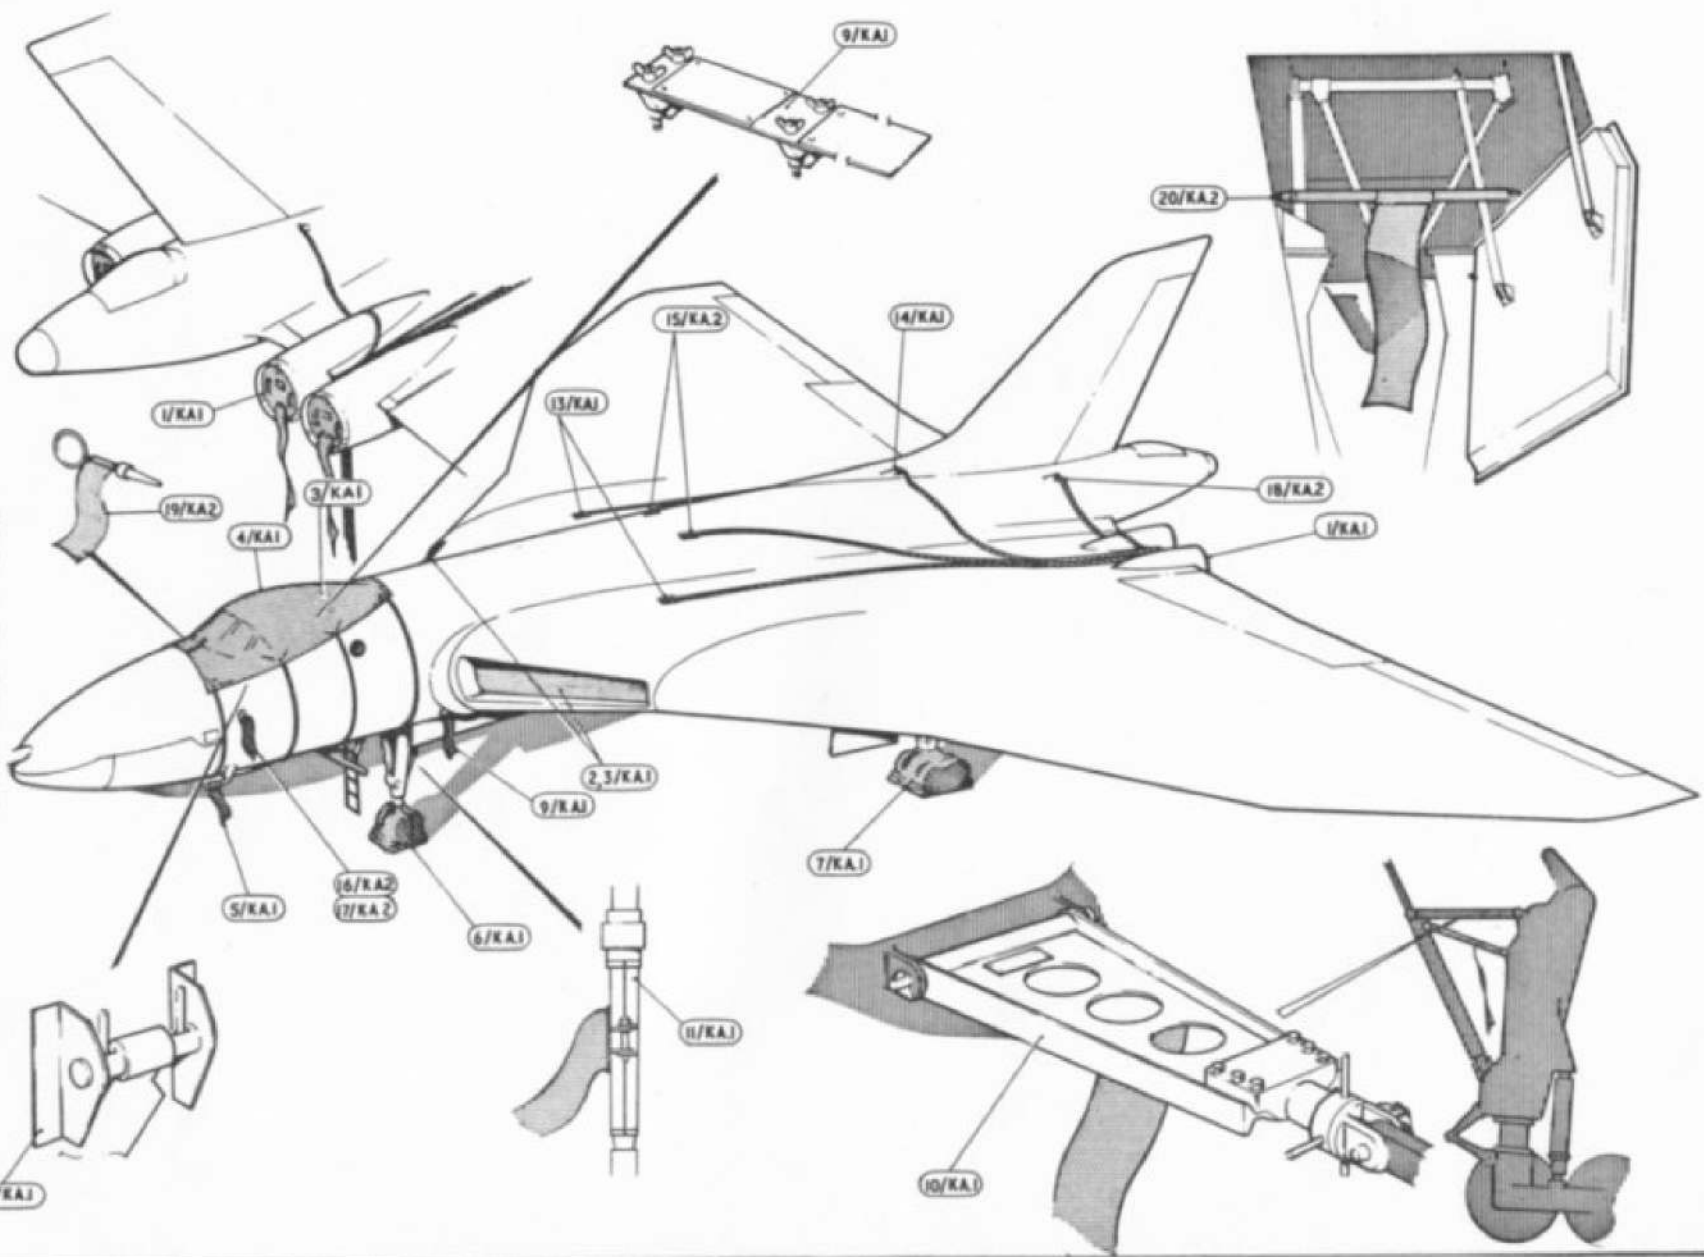

RESTRICTED

PLATE No KA I
ISSUE I

GROUND EQUIPMENT
AIRCRAFT TOOL KIT
(1)

RESTRICTED