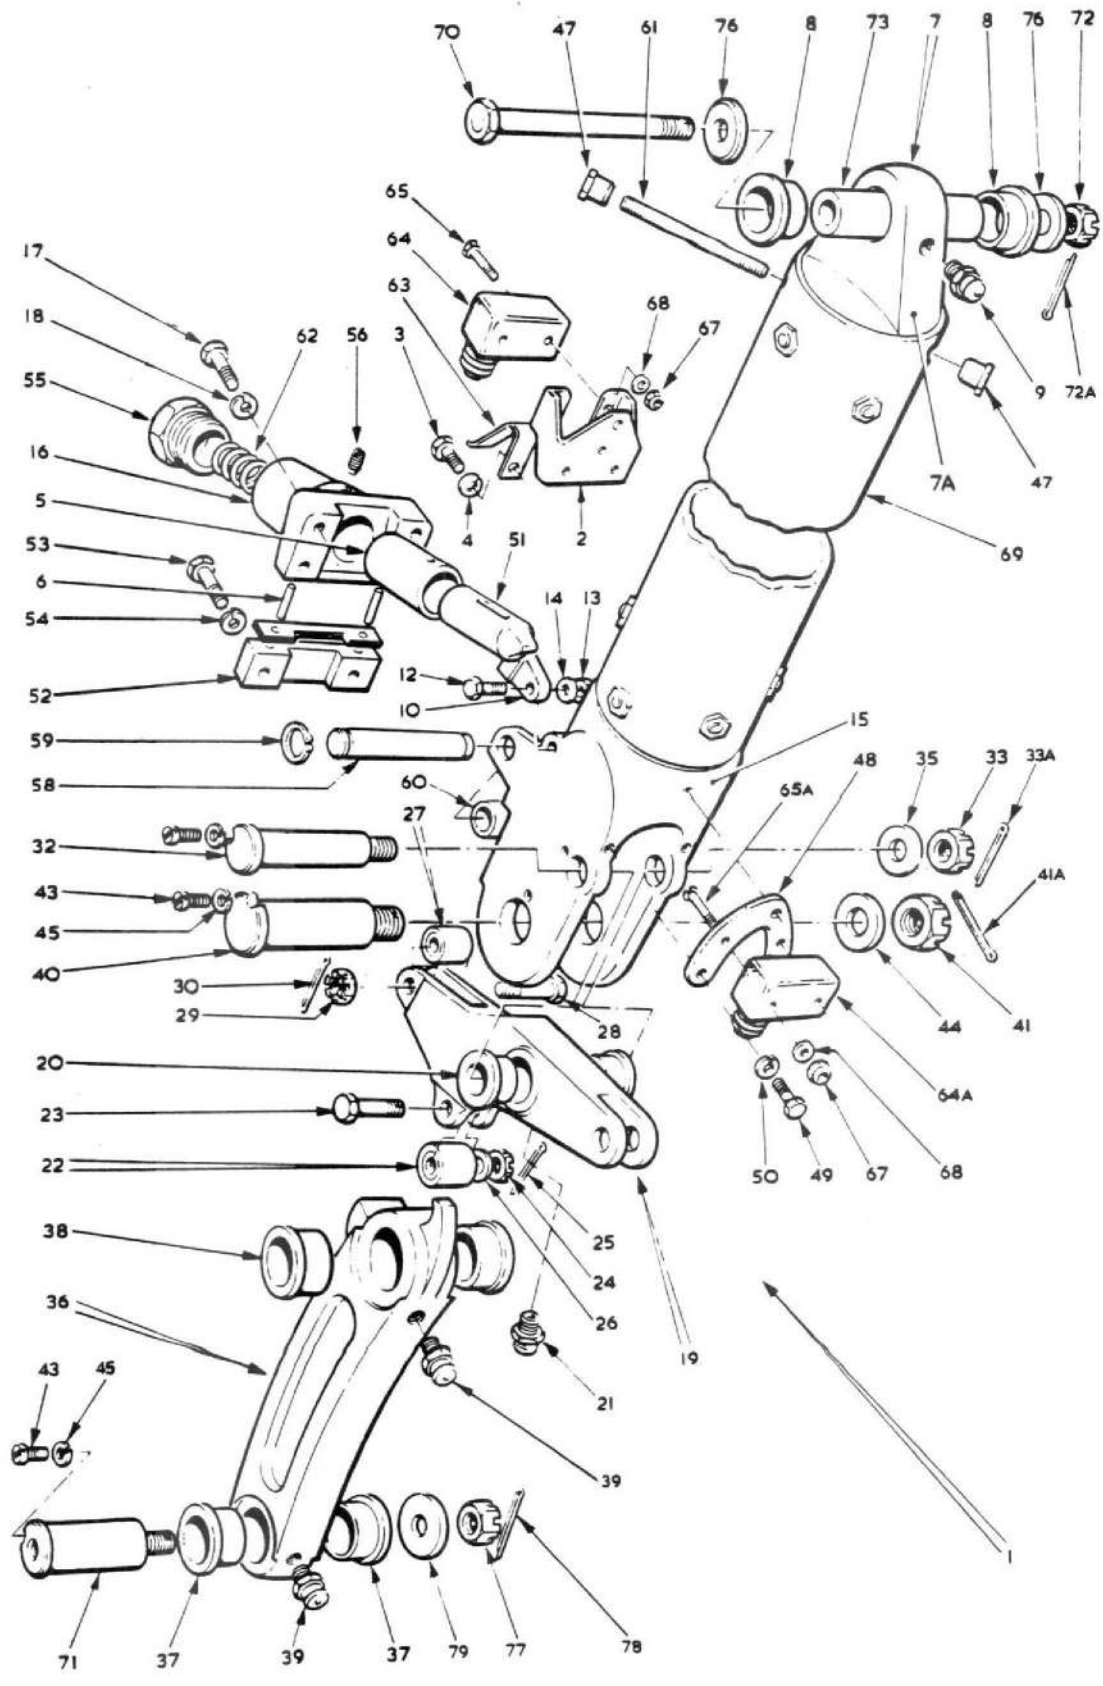

SECT. WA/WB

FIG 4 MAIN UNDERCARRIAGE PORT & STBD

CODE RSTZ

SECT. WA/WB

FIG. 5 UNDERCARRIAGE NOSEWHEEL

CODE RSTZ

SECT. WC

FIG.6 UNDERCARRIAGE NOSEWHEEL

FIG. 7 UNDERCARRIAGE NOSEWHEEL

CODE RSTZ

SECT. WC

This file was downloaded
from the RTFM Library.

Link: www.scottbouch.com/rtfm

Please see site for usage terms,
and more aircraft documents.