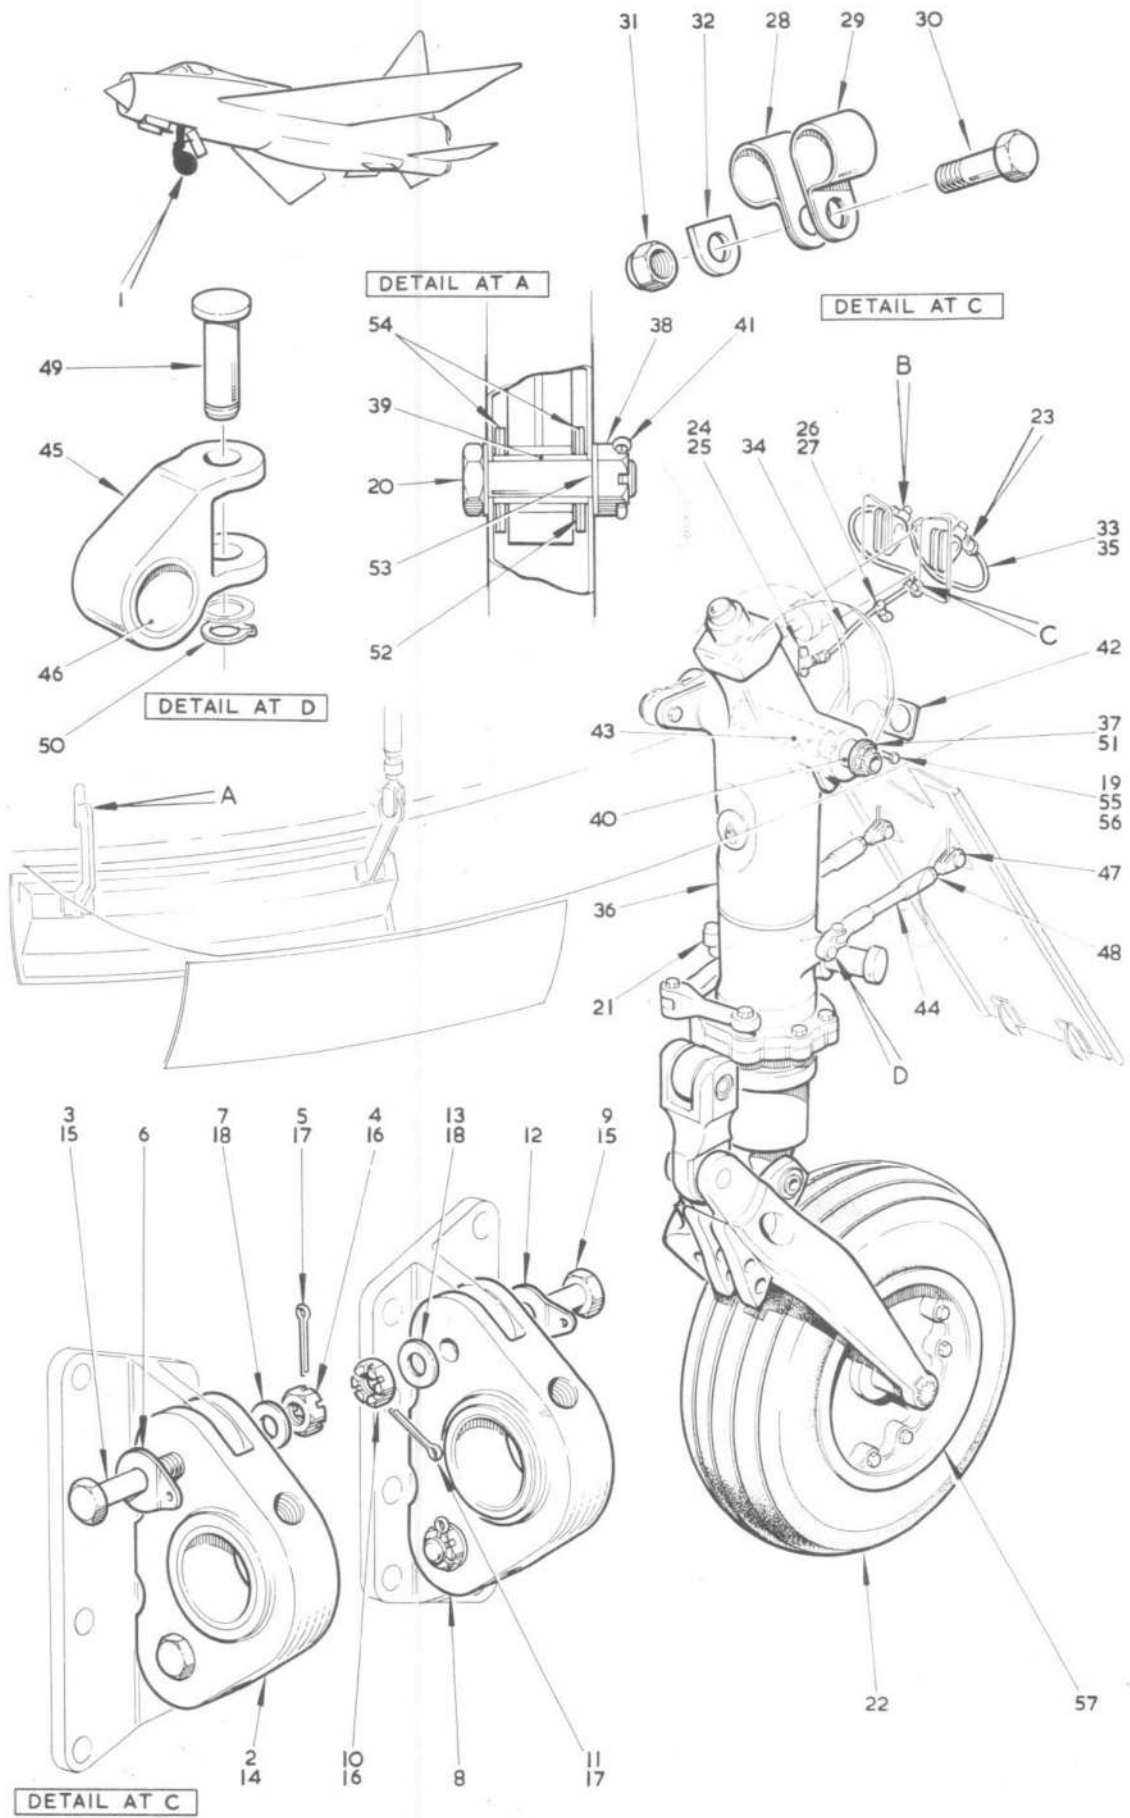

FIG. I MAIN UNDERCARRIAGE, PORT AND STARBOARD
Restricted

FIG. 2 NOSE UNDERCARRIAGE
Restricted

FIG.3 UNDERCARRIAGE, NOSE UNDERCARRIAGE
Restricted

NOTE
 ITEMS ARE IDENTICAL
 FOR BOTH PORT AND
 STARBOARD DOORS
 EXCEPT WHERE INDICATED.

FIG. 4 UNDERCARRIAGE, NOSE UNDERCARRIAGE DOORS
 Restricted

This file was downloaded
from the RTFM Library.

Link: www.scottbouch.com/rtfm

Please see site for usage terms,
and more aircraft documents.