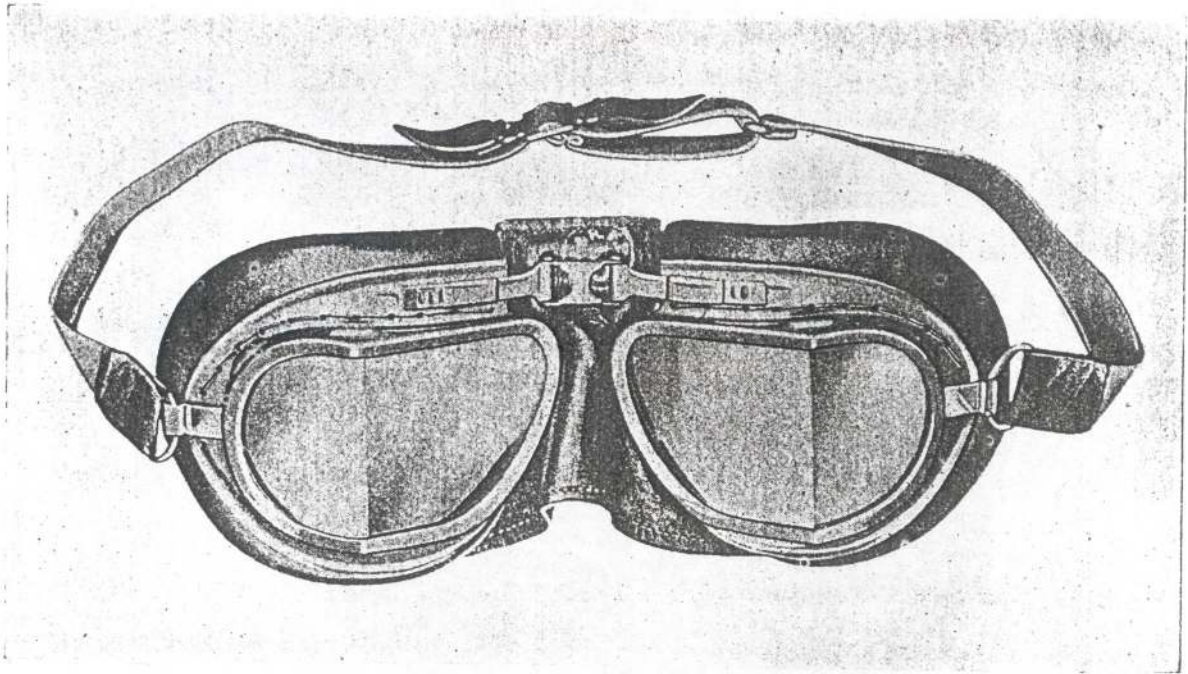

GOGGLES, MK. 8

Stores Ref. 22C/930

Use

General for flying personnel, to protect the eyes from airstream, glare, fire, and splinters

Details

The facepiece is made of leather padded with felt and can be adjusted to suit the wearer. Clear safety-glass windows are mounted in metal frames; tinted windows are also available. An anti-dimming outfit is provided.