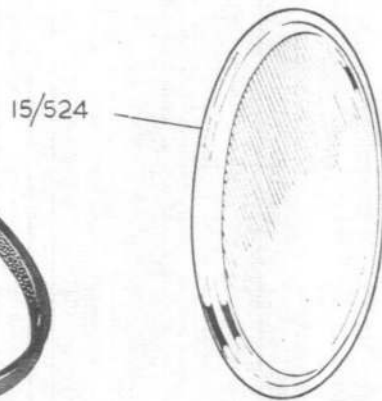

RESTRICTED

SECTION 3

AVON ENGINE CHANGE UNIT

MARK 20501

AS INSTALLED IN VALIANT B MARK 1 AND B MARK 2 AIRCRAFT

RESTRICTED

Avon 205 only  
A.L. 13AVON 20501 ENGINE CHANGE UNIT  
SECTION 3

Page 524

	AVON 20501 ENGINE CHANGE UNIT	1	-	
	Complete as follows :-			
	AVON 205 ENGINE	1	-	
	(As shown in Section 1)			
26A1/12339 VGS.1309)	Ball. end. engine control lever	1	-	C 34/4
15)				
282/12533 A.25.C.5	Bolt, 2 B.A. x .900" long, External wheelcase breather ducts support clips	-	-	C 34/6
	Water methanol pipe bracket	2		
28D/12534 A.25.9.C.	Bolt, 2 B.A. x 1.800" long bulkhead seal channel	4	-	C 34/21
-	67437/371 Bracket, support, drain pipe	1	-	35/5
26SR/13146 70637/9	Bracket, support, water methanol pipe	1	-	C
26SR/13147 70637/7	Bush, half, water methanol pipe support clip	2	-	C
26SR/11476 70637/17	Cable, starter positive feed	1	-	C 35/3
26SR/11477 70637/15	Cable, starter negative feed	1	-	C 35/2
17665 A.54916	Cap, dust, fuel pipe to filter (Transportation only)	1	Alum	C 35/7
17643 D.9145	Cap, dust, water methanol pipe (Transportation only)	1	-	C 35/6
9411 PF.50107*	Cap, dust, breeze plug (Pre-Mod. 2059) (Transportation only)	1	-	C
26SR/6259 67437 )	Channel, bulkhead seal retaining	2	-	B 84/19
Sheet 53)				
26SR/9440 67437/3-7	Clip, cable to heat shield	2	-	C 84/7
26SR/9441 67437/3-9	Clip, cable to compressor casing	6	-	C 84/7
26SR/5954 67437/1-5	Clip, starter, cables	1	-	C 84/9
28E/14143 AS.437-13	Clip, half, water methanol pipe	1	-	C
26SR/5963 67437/1-9	Clip, external wheelcase breather duct	1	-	C 84/22
/151				
26SR/5962 67437/153	Clip, external wheelcase breather duct	1	-	C 84/5
/155				
15297 BR.3127	Cover, L.P. fuel coupling flange (Transportation Only)	1	-	C 84/15
8509 BA.69312	Cover, cooling air outlet duct (Transportation only)	2	-	C 84/15
26SR/1062 67437/29	Duct, external wheelcase breather	1	-	C 85/1