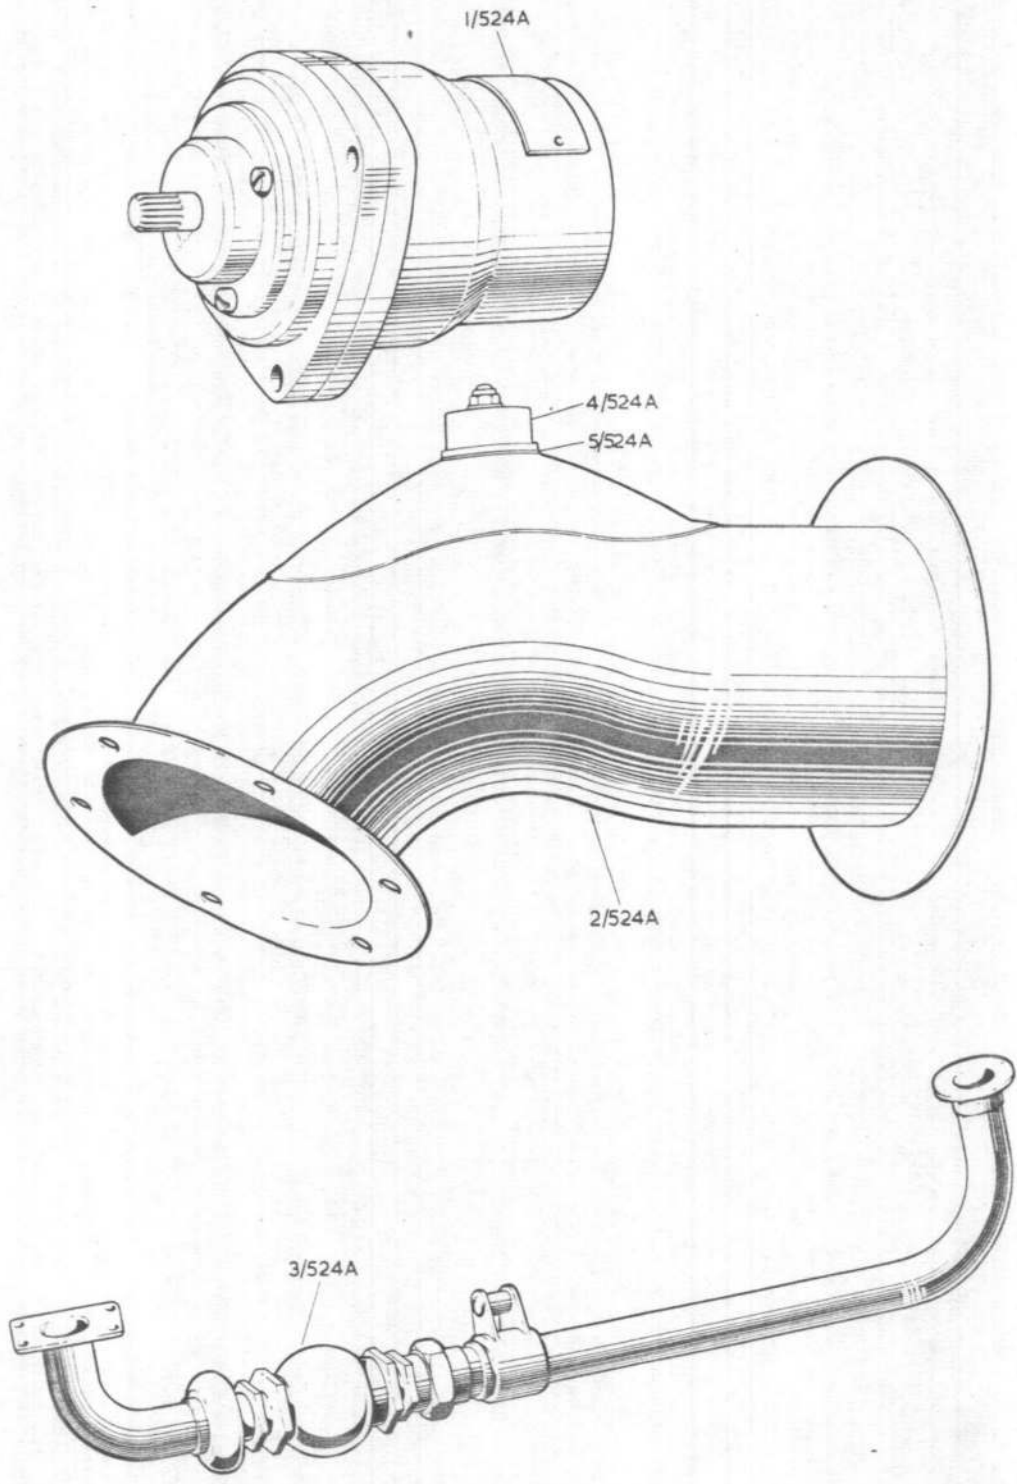

RESTRICTED

SECTION 3

AVON ENGINE CHANGE UNIT

MARK 20501

AS INSTALLED IN VALIANT B MARK 1 AND B MARK 2 AIRCRAFT

RESTRICTED

Avon 205 only  
A.L. 13AVON 20501 ENGINE CHANGE UNIT  
SECTION 3

Page 524

	AVON 20501 ENGINE CHANGE UNIT	1	-	
	Complete as follows :-			
	AVON 205 ENGINE	1	-	
	(As shown in Section 1)			
26A1/12339 VGS.1309)	Ball. end. engine control lever	1	-	C 34/4
15)				
282/12533 A.25.C.5	Bolt, 2 B.A. x .900" long, External wheelcase breather ducts support clips	-	-	C 34/6
	Water methanol pipe bracket	2		
28D/12534 A.25.9.C.	Bolt, 2 B.A. x 1.800" long bulkhead seal channel	4	-	C 34/21
-	67437/371 Bracket, support, drain pipe	1	-	35/5
26SR/13146 70637/9	Bracket, support, water methanol pipe	1	-	C
26SR/13147 70637/7	Bush, half, water methanol pipe support clip	2	-	C
26SR/11476 70637/17	Cable, starter positive feed	1	-	C 35/3
26SR/11477 70637/15	Cable, starter negative feed	1	-	C 35/2
17665 A.54916	Cap, dust, fuel pipe to filter (Transportation only)	1	Alum	C 35/7
17643 D.9145	Cap, dust, water methanol pipe (Transportation only)	1	-	C 35/6
9411 PF.50107*	Cap, dust, breeze plug (Pre-Mod. 2059) (Transportation only)	1	-	C
26SR/6259 67437 )	Channel, bulkhead seal retaining	2	-	B 84/19
Sheet 53)				
26SR/9440 67437/3-7	Clip, cable to heat shield	2	-	C 84/7
26SR/9441 67437/3-9	Clip, cable to compressor casing	6	-	C 84/7
26SR/5954 67437/1-5	Clip, starter, cables	1	-	C 84/9
28E/14143 AS.437-13	Clip, half, water methanol pipe	1	-	C
26SR/5963 67437/1-9	Clip, external wheelcase breather duct	1	-	C 84/22
/151				
26SR/5962 67437/153	Clip, external wheelcase breather duct	1	-	C 84/5
/155				
15297 BR.3127	Cover, L.P. fuel coupling flange (Transportation Only)	1	-	C 84/15
8509 BA.69312	Cover, cooling air outlet duct (Transportation only)	2	-	C 84/15
26SR/1062 67437/29	Duct, external wheelcase breather	1	-	C 85/1