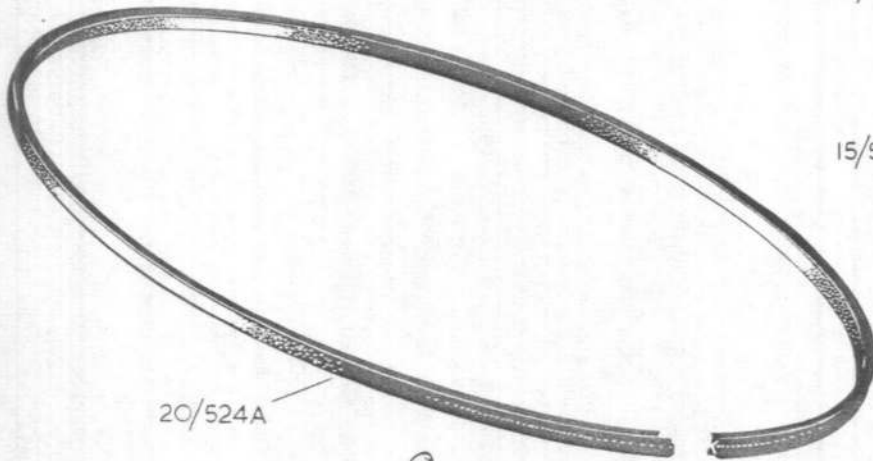

RESTRICTED

SECTION 3

AVON ENGINE CHANGE UNIT

MARK 20501

AS INSTALLED IN VALIANT B MARK 1 AND B MARK 2 AIRCRAFT

RESTRICTED

Avon 205 only  
A.L. 13AVON 20501 ENGINE CHANGE UNIT  
SECTION 3

Page 524

	AVON 20501 ENGINE CHANGE UNIT	1	-	
	Complete as follows :-			
	AVON 205 ENGINE	1	-	
	(As shown in Section 1)			
26A1/12339 VGS.1309)	Ball. end. engine control lever	1	-	C 34/4
15)				
282/12533 A.25.C.5	Bolt, 2 B.A. x .900" long, External wheelcase breather ducts support clips	-	-	C 34/6
	Water methanol pipe bracket	2		
28D/12534 A.25.9.C.	Bolt, 2 B.A. x 1.800" long bulkhead seal channel	4	-	C 34/21
-	67437/371 Bracket, support, drain pipe	1	-	35/5
26SR/13146 70637/9	Bracket, support, water methanol pipe	1	-	C
26SR/13147 70637/7	Bush, half, water methanol pipe support clip	2	-	C
26SR/11476 70637/17	Cable, starter positive feed	1	-	C 35/3
26SR/11477 70637/15	Cable, starter negative feed	1	-	C 35/2
17665 A.54916	Cap, dust, fuel pipe to filter (Transportation only)	1	Alum	C 35/7
17643 D.9145	Cap, dust, water methanol pipe (Transportation only)	1	-	C 35/6
9411 PF.50107*	Cap, dust, breeze plug (Pre-Mod. 2059) (Transportation only)	1	-	C
26SR/6259 67437 )	Channel, bulkhead seal retaining	2	-	B 84/19
Sheet 53)				
26SR/9440 67437/3-7	Clip, cable to heat shield	2	-	C 84/7
26SR/9441 67437/3-9	Clip, cable to compressor casing	6	-	C 84/7
26SR/5954 67437/1-5	Clip, starter, cables	1	-	C 84/9
28E/14143 AS.437-13	Clip, half, water methanol pipe	1	-	C
26SR/5963 67437/1-9	Clip, external wheelcase breather duct	1	-	C 84/22
/151				
26SR/5962 67437/153	Clip, external wheelcase breather duct	1	-	C 84/5
/155				
15297 BR.3127	Cover, L.P. fuel coupling flange (Transportation Only)	1	-	C 84/15
8509 BA.69312	Cover, cooling air outlet duct (Transportation only)	2	-	C 84/15
26SR/1062 67437/29	Duct, external wheelcase breather	1	-	C 85/1