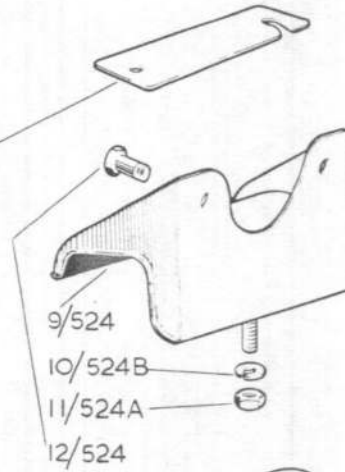

RESTRICTED

SECTION 3

AVON ENGINE CHANGE UNIT

MARK 20501

AS INSTALLED IN VALIANT B MARK 1 AND B MARK 2 AIRCRAFT

RESTRICTED

Avon 205 only  
A.L. 13AVON 20501 ENGINE CHANGE UNIT  
SECTION 3

Page 524

	AVON 20501 ENGINE CHANGE UNIT	1	-	
	Complete as follows :-			
	AVON 205 ENGINE	1	-	
	(As shown in Section 1)			
26A1/12339 VGS.1309)	Ball. end. engine control lever	1	-	C 34/4
15)				
282/12533 A.25.C.5	Bolt, 2 B.A. x .900" long, External wheelcase breather ducts support clips	-	-	C 34/6
	Water methanol pipe bracket	2		
28D/12534 A.25.9.C.	Bolt, 2 B.A. x 1.800" long bulkhead seal channel	4	-	C 34/21
-	67437/371 Bracket, support, drain pipe	1	-	35/5
26SR/13146 70637/9	Bracket, support, water methanol pipe	1	-	C
26SR/13147 70637/7	Bush, half, water methanol pipe support clip	2	-	C
26SR/11476 70637/17	Cable, starter positive feed	1	-	C 35/3
26SR/11477 70637/15	Cable, starter negative feed	1	-	C 35/2
17665 A.54916	Cap, dust, fuel pipe to filter (Transportation only)	1	Alum	C 35/7
17643 D.9145	Cap, dust, water methanol pipe (Transportation only)	1	-	C 35/6
9411 PF.50107*	Cap, dust, breeze plug (Pre-Mod. 2059) (Transportation only)	1	-	C
26SR/6259 67437 )	Channel, bulkhead seal retaining	2	-	B 84/19
Sheet 53)				
26SR/9440 67437/3-7	Clip, cable to heat shield	2	-	C 84/7
26SR/9441 67437/3-9	Clip, cable to compressor casing	6	-	C 84/7
26SR/5954 67437/1-5	Clip, starter, cables	1	-	C 84/9
28E/14143 AS.437-13	Clip, half, water methanol pipe	1	-	C
26SR/5963 67437/1-9	Clip, external wheelcase breather duct	1	-	C 84/22
/151				
26SR/5962 67437/153	Clip, external wheelcase breather duct	1	-	C 84/5
/155				
15297 BR.3127	Cover, L.P. fuel coupling flange (Transportation Only)	1	-	C 84/15
8509 BA.69312	Cover, cooling air outlet duct (Transportation only)	2	-	C 84/15
26SR/1062 67437/29	Duct, external wheelcase breather	1	-	C 85/1