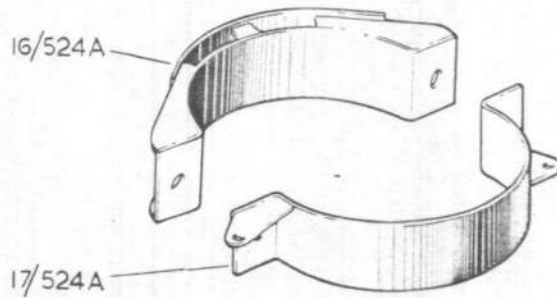

RESTRICTED

SECTION 3

AVON ENGINE CHANGE UNIT

MARK 20501

AS INSTALLED IN VALIANT B MARK 1 AND B MARK 2 AIRCRAFT

RESTRICTED

Avon 205 only  
A.L. 13AVON 20501 ENGINE CHANGE UNIT  
SECTION 3

Page 524

	AVON 20501 ENGINE CHANGE UNIT	1	-	
	Complete as follows :-			
	AVON 205 ENGINE	1	-	
	(As shown in Section 1)			
26A1/12339 VGS.1309)	Ball. end. engine control lever	1	-	C 34/4
15)				
282/12533 A.25.C.5	Bolt, 2 B.A. x .900" long, External wheelcase breather ducts support clips	-	-	C 34/6
	Water methanol pipe bracket	2		
28D/12534 A.25.9.C.	Bolt, 2 B.A. x 1.800" long bulkhead seal channel	4	-	C 34/21
-	67437/371 Bracket, support, drain pipe	1	-	35/5
26SR/13146 70637/9	Bracket, support, water methanol pipe	1	-	C
26SR/13147 70637/7	Bush, half, water methanol pipe support clip	2	-	C
26SR/11476 70637/17	Cable, starter positive feed	1	-	C 35/3
26SR/11477 70637/15	Cable, starter negative feed	1	-	C 35/2
17665 A.54916	Cap, dust, fuel pipe to filter (Transportation only)	1	Alum	C 35/7
17643 D.9145	Cap, dust, water methanol pipe (Transportation only)	1	-	C 35/6
9411 PF.50107*	Cap, dust, breeze plug (Pre-Mod. 2059) (Transportation only)	1	-	C
26SR/6259 67437 )	Channel, bulkhead seal retaining	2	-	B 84/19
Sheet 53)				
26SR/9440 67437/3-7	Clip, cable to heat shield	2	-	C 84/7
26SR/9441 67437/3-9	Clip, cable to compressor casing	6	-	C 84/7
26SR/5954 67437/1-5	Clip, starter, cables	1	-	C 84/9
28E/14143 AS.437-13	Clip, half, water methanol pipe	1	-	C
26SR/5963 67437/1-9	Clip, external wheelcase breather duct	1	-	C 84/22
/151				
26SR/5962 67437/153	Clip, external wheelcase breather duct	1	-	C 84/5
/155				
15297 BR.3127	Cover, L.P. fuel coupling flange (Transportation Only)	1	-	C 84/15
8509 BA.69312	Cover, cooling air outlet duct (Transportation only)	2	-	C 84/15
26SR/1062 67437/29	Duct, external wheelcase breather	1	-	C 85/1