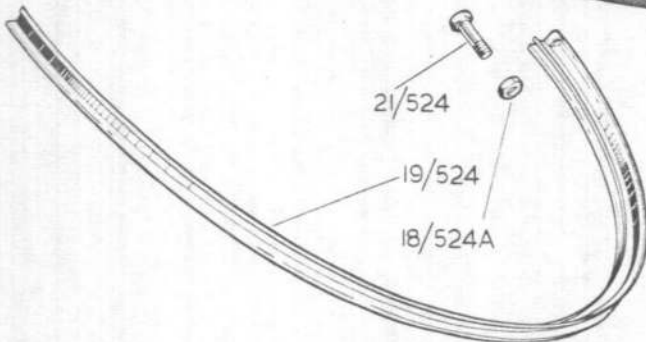

RESTRICTED

SECTION 3

AVON ENGINE CHANGE UNIT

MARK 20501

AS INSTALLED IN VALIANT B MARK 1 AND B MARK 2 AIRCRAFT

RESTRICTED

Avon 205 only  
A.L. 13AVON 20501 ENGINE CHANGE UNIT  
SECTION 3

Page 524

	AVON 20501 ENGINE CHANGE UNIT	1	-	
	Complete as follows :-			
	AVON 205 ENGINE	1	-	
	(As shown in Section 1)			
26A1/12339 VGS.1309)	Ball. end. engine control lever	1	-	C 34/4
15)				
282/12533 A.25.C.5	Bolt, 2 B.A. x .900" long, External wheelcase breather ducts support clips	-	-	C 34/6
	Water methanol pipe bracket	2		
28D/12534 A.25.9.C.	Bolt, 2 B.A. x 1.800" long bulkhead seal channel	4	-	C 34/21
-	67437/371 Bracket, support, drain pipe	1	-	35/5
26SR/13146 70637/9	Bracket, support, water methanol pipe	1	-	C
26SR/13147 70637/7	Bush, half, water methanol pipe support clip	2	-	C
26SR/11476 70637/17	Cable, starter positive feed	1	-	C 35/3
26SR/11477 70637/15	Cable, starter negative feed	1	-	C 35/2
17665 A.54916	Cap, dust, fuel pipe to filter (Transportation only)	1	Alum	C 35/7
17643 D.9145	Cap, dust, water methanol pipe (Transportation only)	1	-	C 35/6
9411 PF.50107*	Cap, dust, breeze plug (Pre-Mod. 2059) (Transportation only)	1	-	C
26SR/6259 67437 )	Channel, bulkhead seal retaining	2	-	B 84/19
Sheet 53)				
26SR/9440 67437/3-7	Clip, cable to heat shield	2	-	C 84/7
26SR/9441 67437/3-9	Clip, cable to compressor casing	6	-	C 84/7
26SR/5954 67437/1-5	Clip, starter, cables	1	-	C 84/9
28E/14143 AS.437-13	Clip, half, water methanol pipe	1	-	C
26SR/5963 67437/1-9	Clip, external wheelcase breather duct	1	-	C 84/22
/151				
26SR/5962 67437/153	Clip, external wheelcase breather duct	1	-	C 84/5
/155				
15297 BR.3127	Cover, L.P. fuel coupling flange (Transportation Only)	1	-	C 84/15
8509 BA.69312	Cover, cooling air outlet duct (Transportation only)	2	-	C 84/15
26SR/1062 67437/29	Duct, external wheelcase breather	1	-	C 85/1