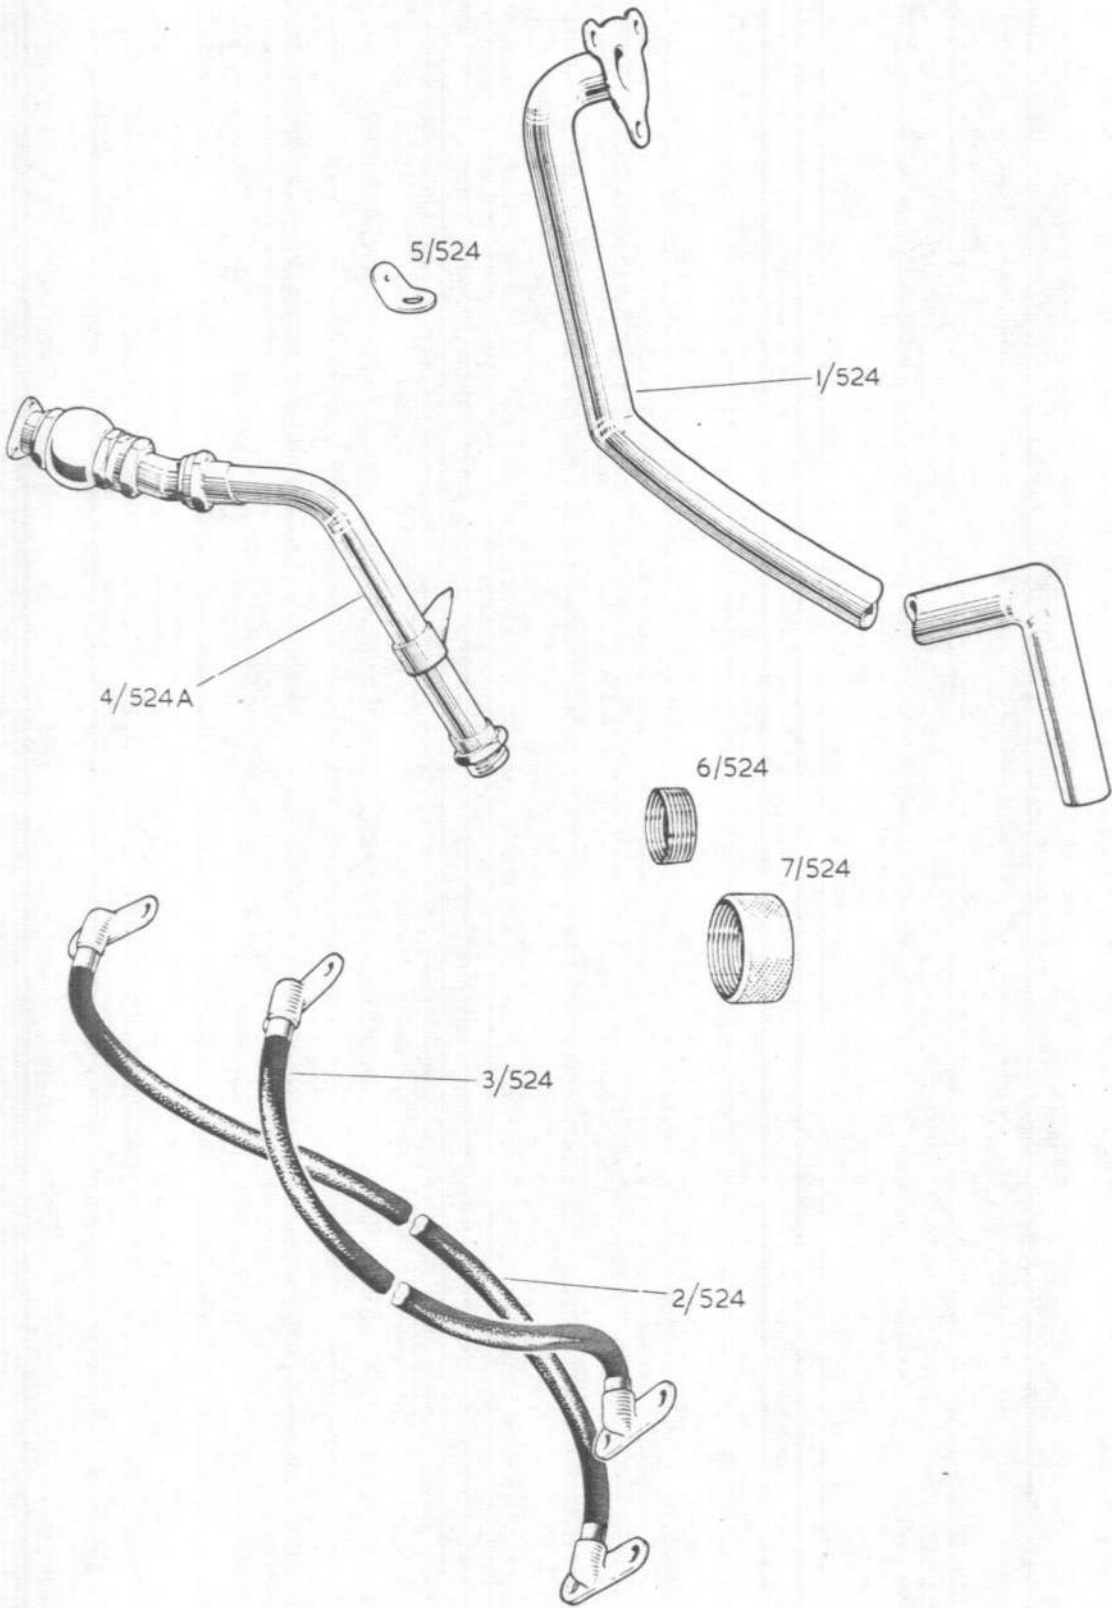

RESTRICTED

SECTION 3

AVON ENGINE CHANGE UNIT

MARK 20501

AS INSTALLED IN VALIANT B MARK 1 AND B MARK 2 AIRCRAFT

RESTRICTED

Avon 205 only  
A.L. 13AVON 20501 ENGINE CHANGE UNIT  
SECTION 3

Page 524

	AVON 20501 ENGINE CHANGE UNIT	1	-	
	Complete as follows :-			
	AVON 205 ENGINE	1	-	
	(As shown in Section 1)			
26A1/12339 VGS.1309)	Ball. end. engine control lever	1	-	C 34/4
15)				
282/12533 A.25.C.5	Bolt, 2 B.A. x .900" long, External wheelcase breather ducts support clips	-	-	C 34/6
	Water methanol pipe bracket	2		
28D/12534 A.25.9.C.	Bolt, 2 B.A. x 1.800" long bulkhead seal channel	4	-	C 34/21
-	67437/371 Bracket, support, drain pipe	1	-	35/5
26SR/13146 70637/9	Bracket, support, water methanol pipe	1	-	C
26SR/13147 70637/7	Bush, half, water methanol pipe support clip	2	-	C
26SR/11476 70637/17	Cable, starter positive feed	1	-	C 35/3
26SR/11477 70637/15	Cable, starter negative feed	1	-	C 35/2
17665 A.54916	Cap, dust, fuel pipe to filter (Transportation only)	1	Alum	C 35/7
17643 D.9145	Cap, dust, water methanol pipe (Transportation only)	1	-	C 35/6
9411 PF.50107*	Cap, dust, breeze plug (Pre-Mod. 2059) (Transportation only)	1	-	C
26SR/6259 67437 )	Channel, bulkhead seal retaining	2	-	B 84/19
Sheet 53)				
26SR/9440 67437/3-7	Clip, cable to heat shield	2	-	C 84/7
26SR/9441 67437/3-9	Clip, cable to compressor casing	6	-	C 84/7
26SR/5954 67437/1-5	Clip, starter, cables	1	-	C 84/9
28E/14143 AS.437-13	Clip, half, water methanol pipe	1	-	C
26SR/5963 67437/1-9	Clip, external wheelcase breather duct	1	-	C 84/22
/151				
26SR/5962 67437/153	Clip, external wheelcase breather duct	1	-	C 84/5
/155				
15297 BR.3127	Cover, L.P. fuel coupling flange (Transportation Only)	1	-	C 84/15
8509 BA.69312	Cover, cooling air outlet duct (Transportation only)	2	-	C 84/15
26SR/1062 67437/29	Duct, external wheelcase breather	1	-	C 85/1