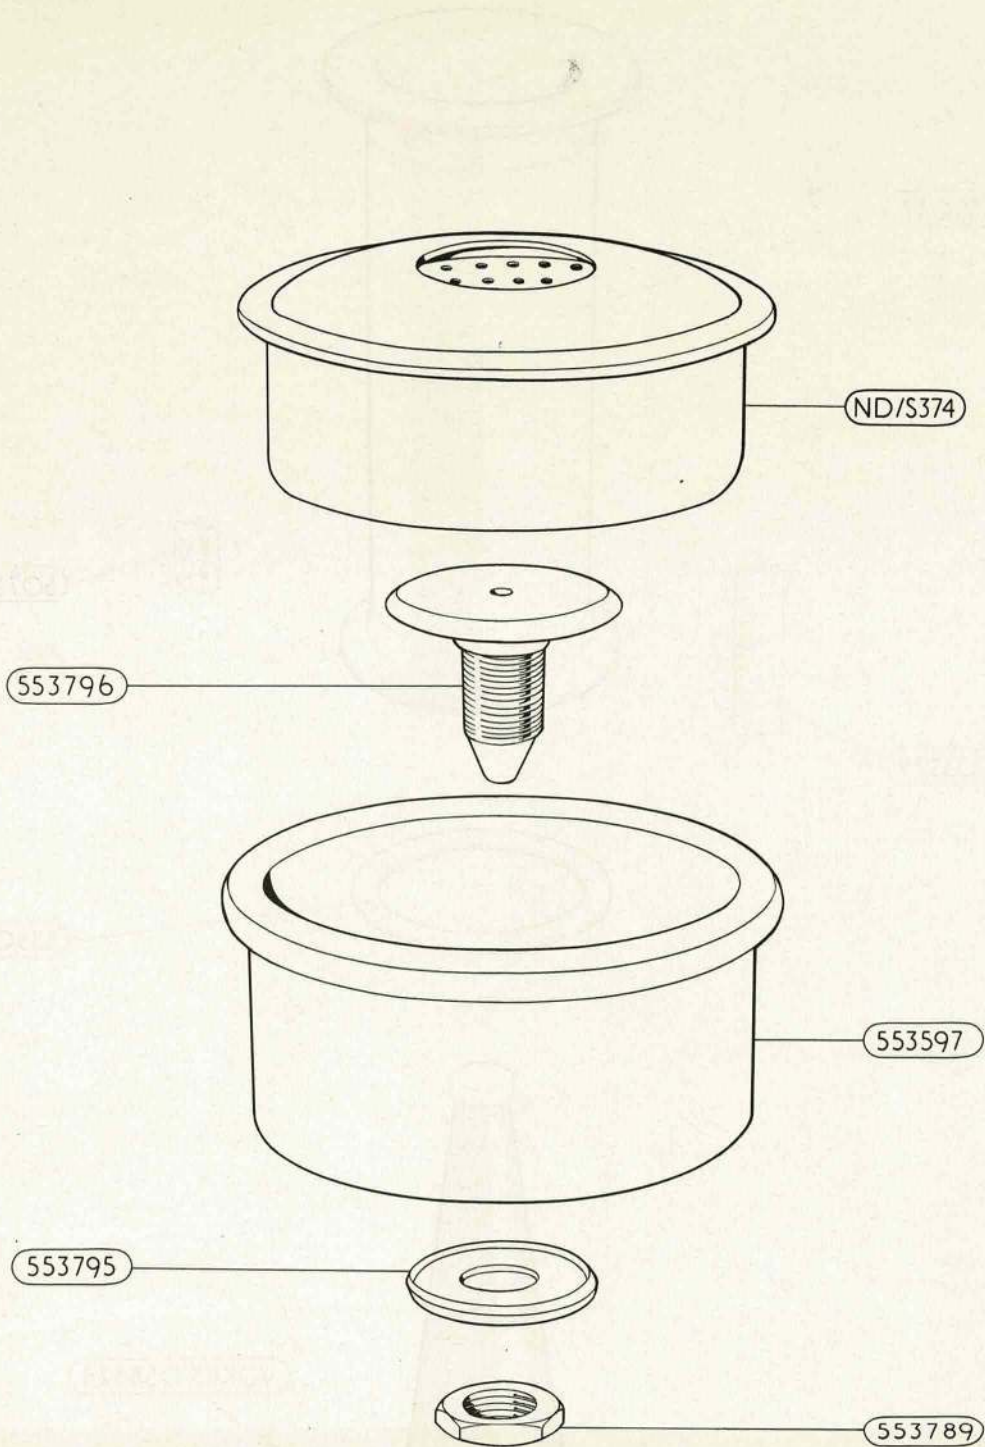

FILTER UNITS

Ref. No.	Part No.	Description	No. Off	Matl. Spec.	CL. OF			Plate No.
					ST.	M.R.	L.M.	
		1 2 3 4 5						
799	511830	FILTER UNIT	1	—	B			EE 2
		Spares for :—						
1382	ND/S374	CARTRIDGE	1	—	C			
1437	553597	CASE, filter (rubber)	1	B.141	C			EE 2
1488	553789	NUT, special union attachment to case	1	S.1	C			EE 2
1479	553796	UNION, filter	1	L.65	C			EE 2
1480	553795	WASHER, seating, special nut	1	L.65	C			EE 2

FILTER UNITS

Ref. No.	Part No.	Description	No. Off	Matl. Spec.	CL. OF ST.			Plate No.
					1	2	3	
	519710	FILTER UNIT (R.N.)	1	—			P	EE 3
		Spares for:—						
	559520	COLLAR , spring, housing	1	S.80				EE 3
28D/13136	559517	FLANGE , end	1	S.110				EE 3
	A26/1B	Bolt	12	—			C	
	559513	FILTER , element, assembly	1	—				EE 3
		Spares for:—						
	559515	BODY , filter	1	BRASS				EE 3
	559200	BOLT , special	3	S.S.				EE 3
	559518	GAUZE	1	S.S.				EE 3
	559521	PLATE , gauze retaining	1	S.521				EE 3
	559522	PLATE , screw	1	S.521				EE 3
	559524	GASKET	2	HALLITE				EE 3
	559514	HOUSING , filter, complete	1	—				EE 3
	557550	LABEL	1	L.17				EE 3
1251	507533	LABEL , flow	1	L.59			C	EE 3
	559523	SPRING	1	NIM.90				EE 3
	559519	VALVE	1	S.80				EE 3
28M/13591 28W/12665	A24/CP	Nut	2	—			C	
	SP14/C	Washer	1	—			C	
	558049/7	WASHER , tab, Type 'X' or 'Y'	6	S.521				EE 3

Ref. No.	Part No.	Description					No. Off	Matl. Spec.	CL. OF	Plate No.
		1	2	3	4	5			ST.	

FILTER UNIT

PLATE EE 2

FILTER UNIT

FILTER UNIT

PLATE 123

FILTER UNIT
REGISTERED

This file was downloaded
from the RTFM Library.