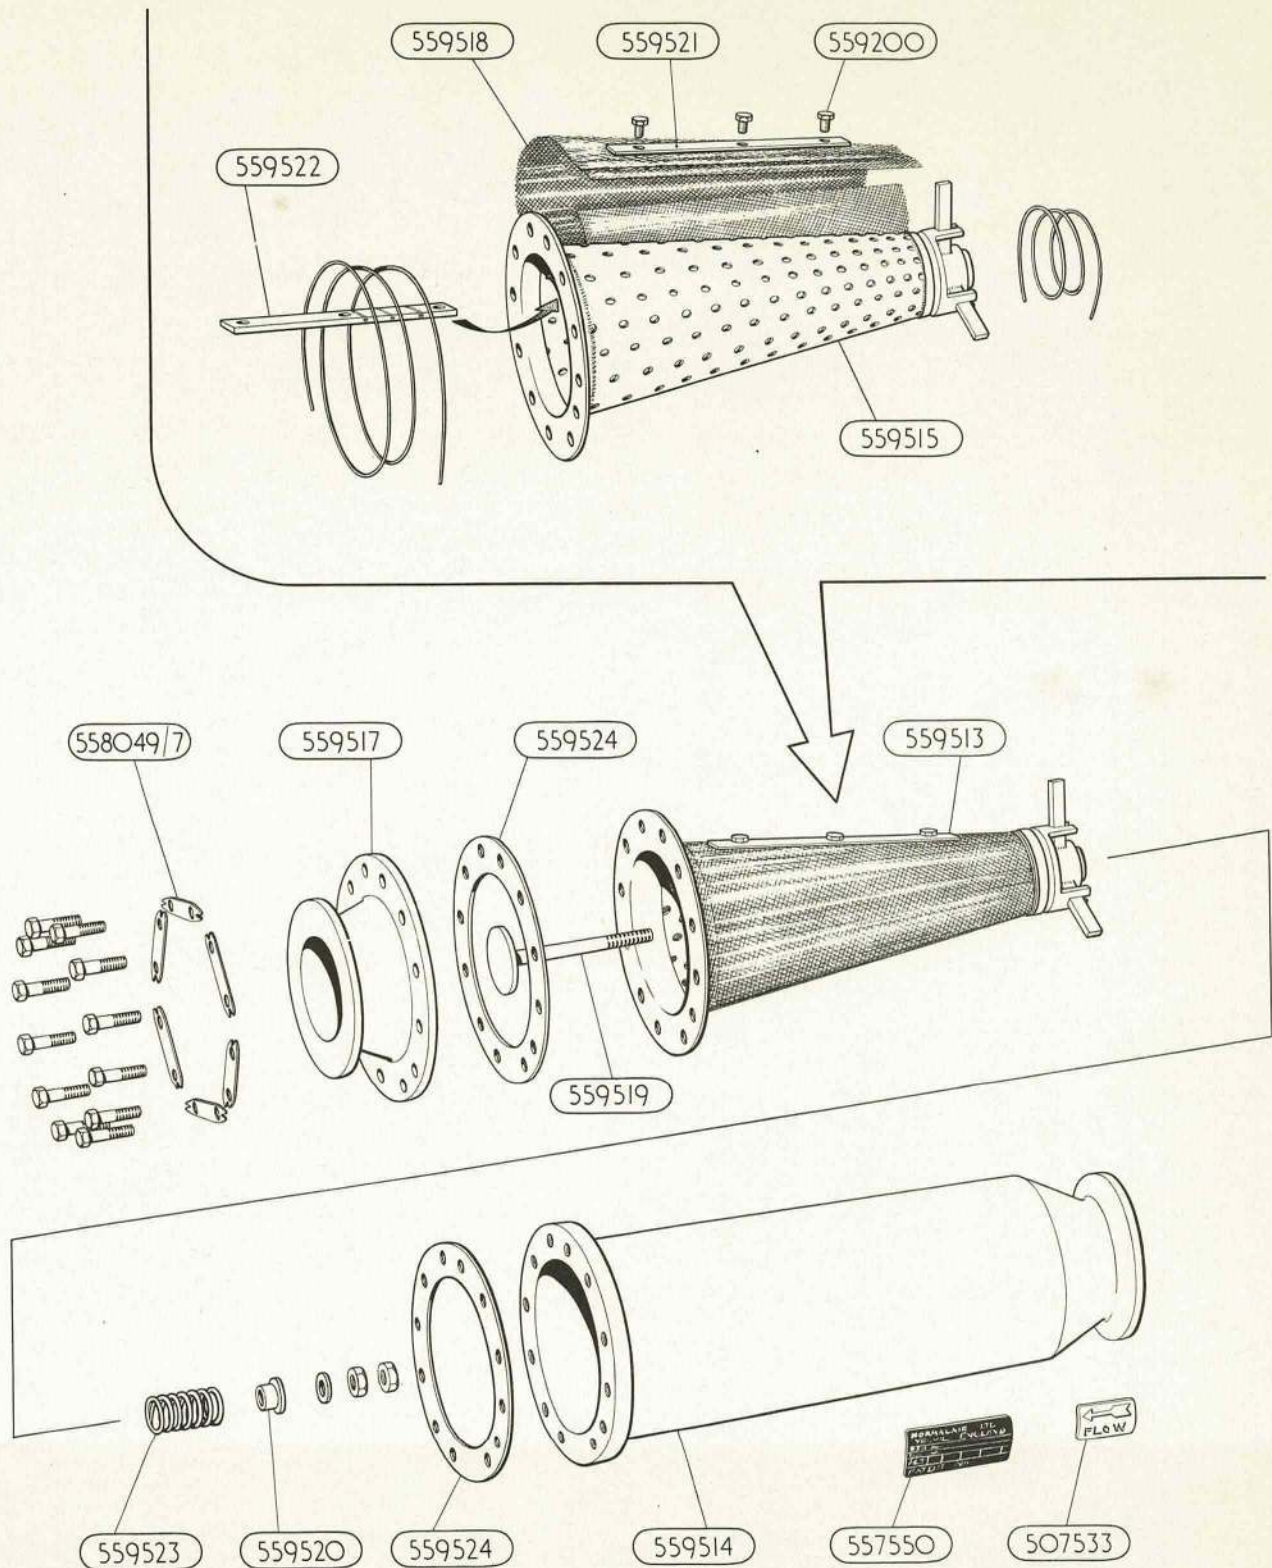

FILTER UNITS

Ref. No.	Part No.	Description	No. Off	Matl. Spec.	CL. OF ST.			Plate No.
					1	2	3	
	519710	FILTER UNIT (R.N.)	1	—			P	EE 3
		Spares for:—						
	559520	COLLAR , spring, housing	1	S.80				EE 3
28D/13136	559517	FLANGE , end	1	S.110				EE 3
	A26/1B	Bolt	12	—			C	
	559513	FILTER , element, assembly	1	—				EE 3
		Spares for:—						
	559515	BODY , filter	1	BRASS				EE 3
	559200	BOLT , special	3	S.S.				EE 3
	559518	GAUZE	1	S.S.				EE 3
	559521	PLATE , gauze retaining	1	S.521				EE 3
	559522	PLATE , screw	1	S.521				EE 3
	559524	GASKET	2	HALLITE				EE 3
	559514	HOUSING , filter, complete	1	—				EE 3
	557550	LABEL	1	L.17				EE 3
1251	507533	LABEL , flow	1	L.59			C	EE 3
	559523	SPRING	1	NIM.90				EE 3
	559519	VALVE	1	S.80				EE 3
28M/13591 28W/12665	A24/CP	Nut	2	—			C	
	SP14/C	Washer	1	—			C	
	558049/7	WASHER , tab, Type 'X' or 'Y'	6	S.521				EE 3

Ref. No.	Part No.	Description					No. Off	Matl. Spec.	CL. OF	Plate No.
		1	2	3	4	5			ST.	

FILTER UNIT

PLATE EE 2

FILTER UNIT

FILTER UNIT

PLATE 123

FILTER UNIT
REGISTERED

This file was downloaded
from the RTFM Library.