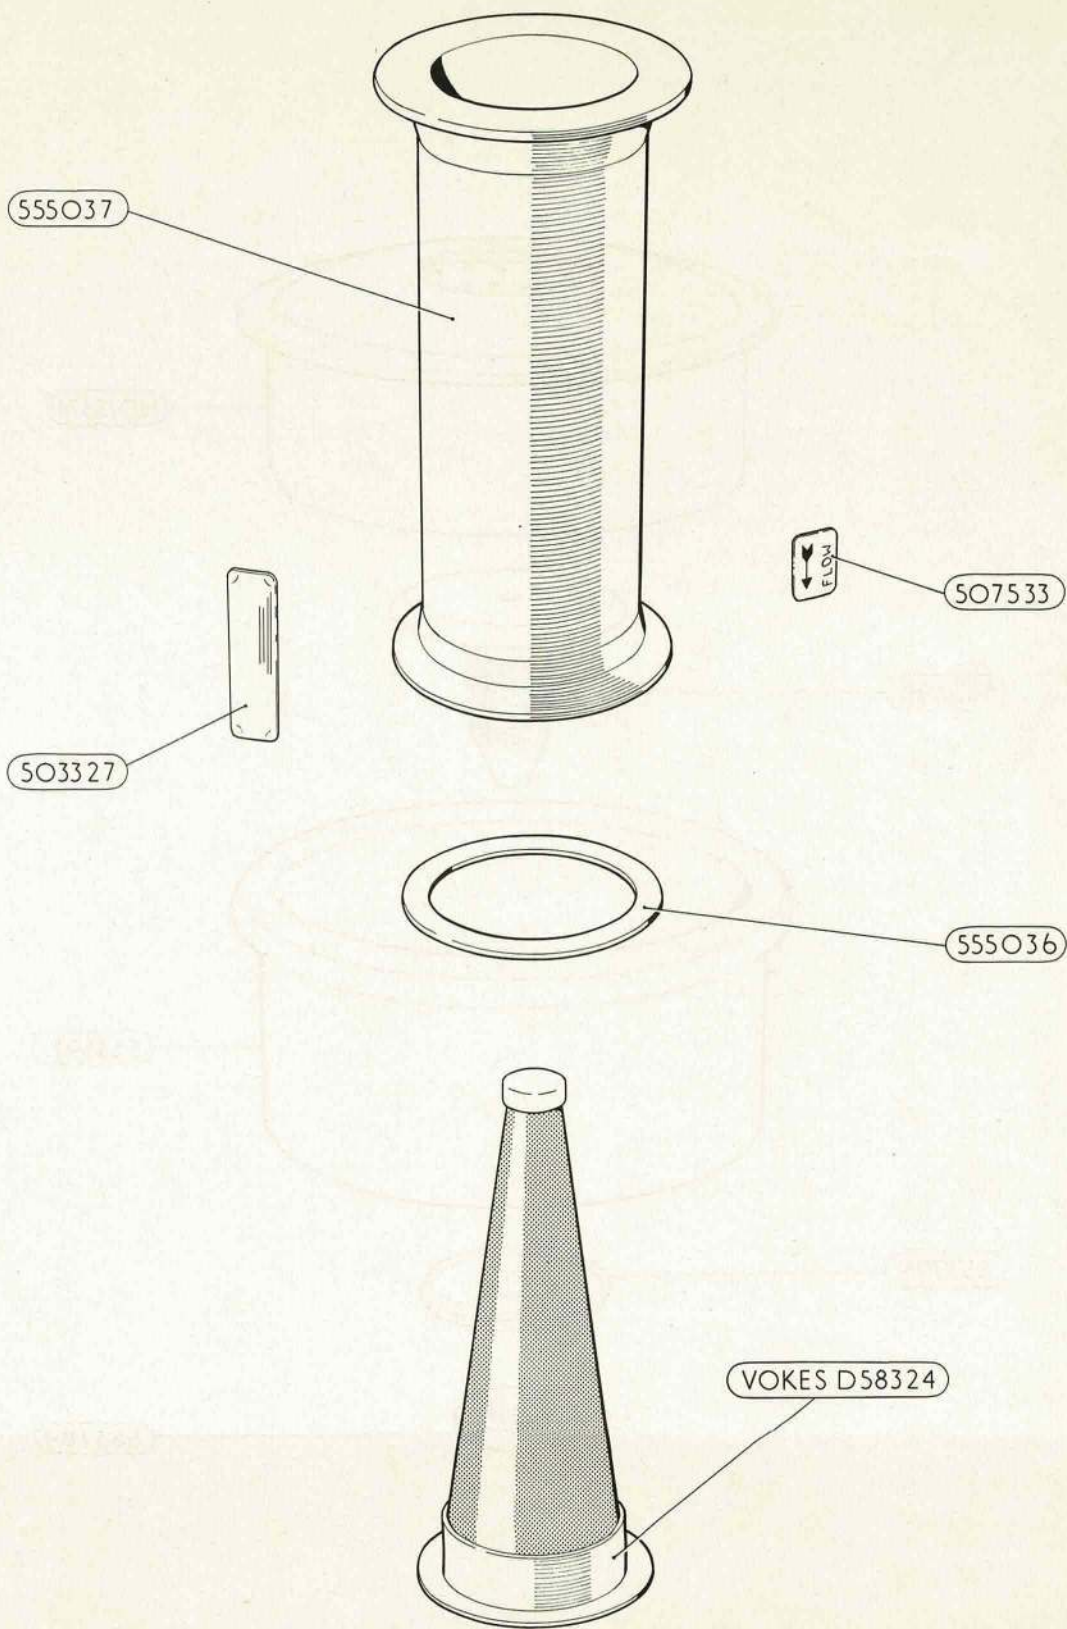

FILTER UNIT