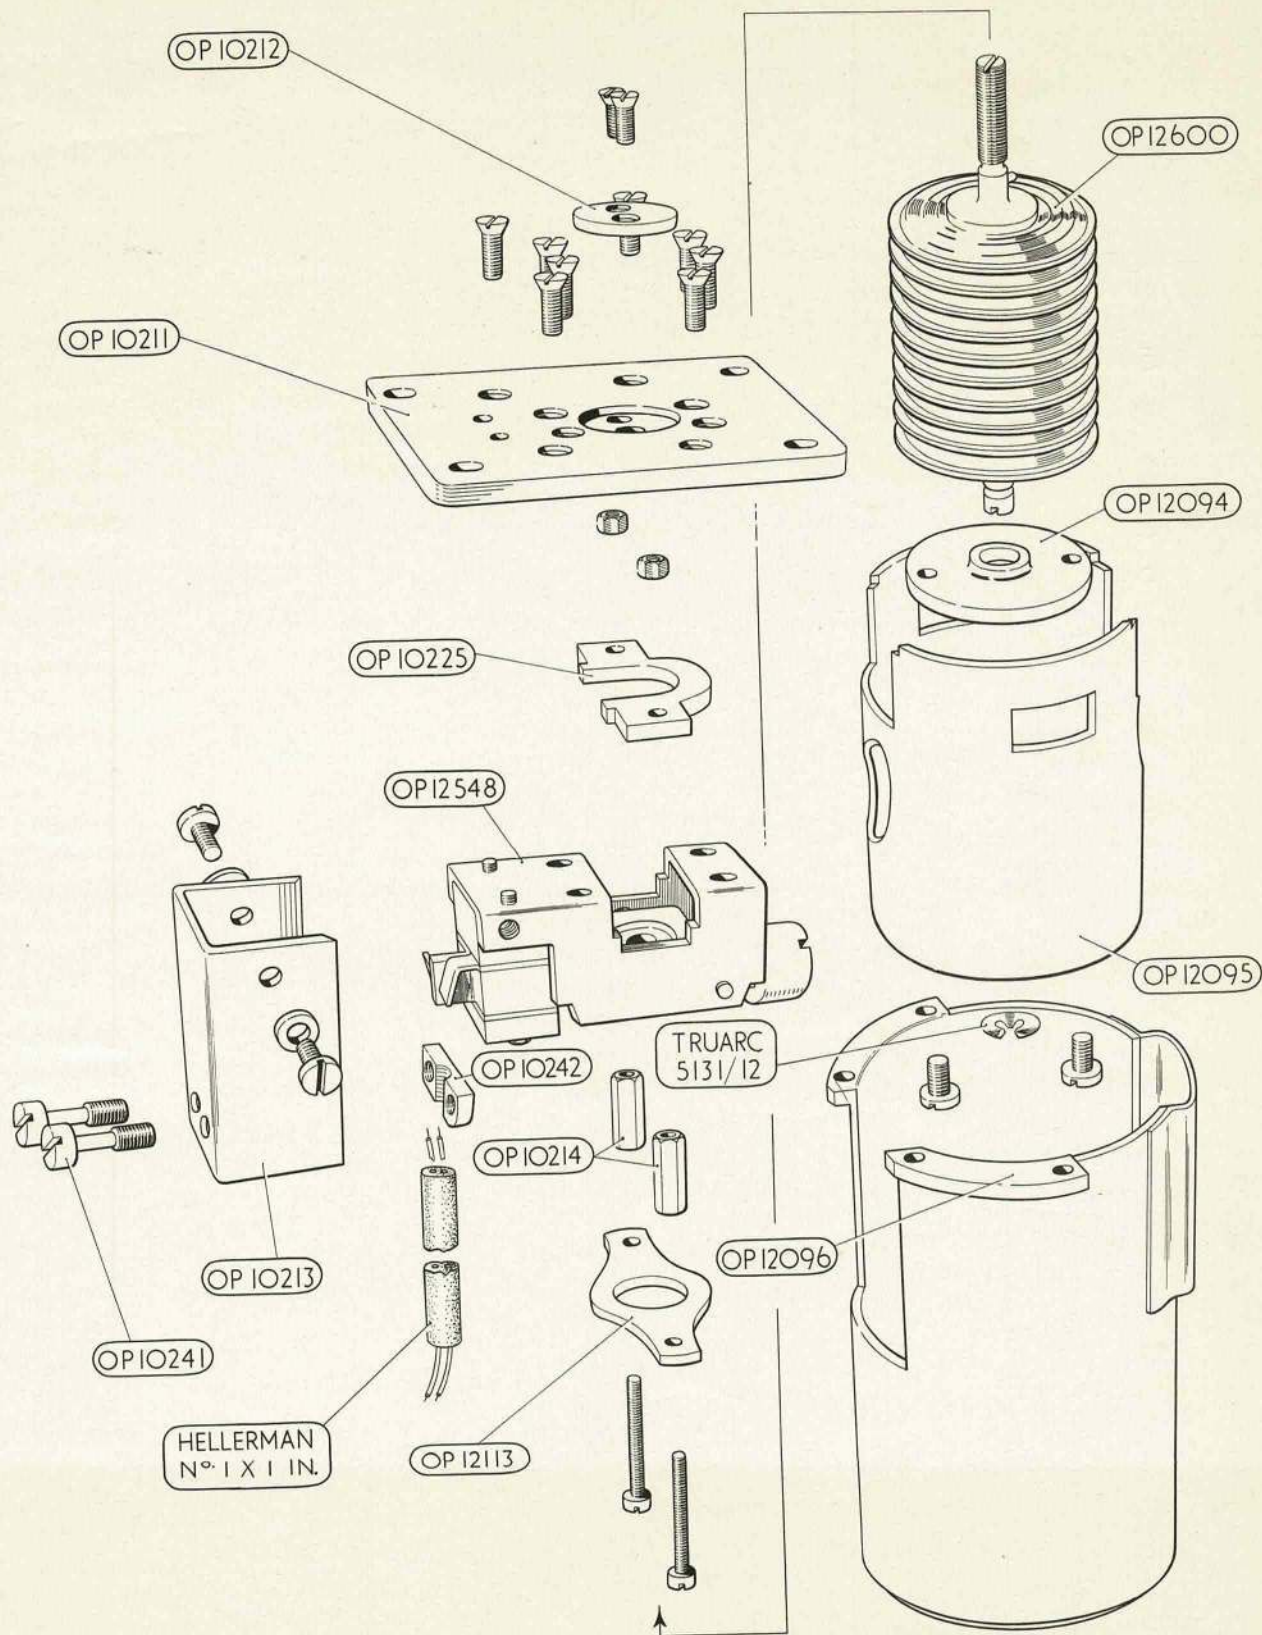

SWITCHES, ALTITUDE

TYPE / APPLICABILITY
Section JJ — SWITCH ALTITUDE

ACCESSORY :-		SWITCH ALTITUDE 512620														
AIRCRAFT	MK	No. OFF	MK	No. OFF	MK	No. OFF	MK	No. OFF	MK	No. OFF	MK	No. OFF	MK	No. OFF	MK	No. OFF
SEA VIXEN		1														

SWITCH, ALTITUDE

Ref. No.	Part No.	Description					No. Off	Matl. Spec.	CL. OF ST.	Plate No.
		1	2	3	4	5			M.R.	
5CW/6382	512620	SWITCH, ALTITUDE					1	—		JJ1
		Spares for :—								
5CW/6913	OP.12548	BRACKET , fixing assembly, complete					1	—	C	JJ1
5E/2700	—	CABLE , twin W.T. P.V.C. 14/36 x 24"					1	—	C	
5CW/6914	OP.12096	CASE , outer, complete					1	—	C	JJ1
5CW/6916	OP.10242	CLAMP					1	TUFNOL	C	JJ1
5CW/6918	OP.10213	COVER , terminal					1	TUFNOL	C	JJ1
28S/13850	A43/Z4	Screw					2	—	C	
28W/14433	SP22/Z	Washer					2	—	C	
5CW/6920	OP.12095	HOUSING					1	L.65	C	JJ1
5CW/6912	OP.10211	PANEL , front					1	L.3	C	JJ1
28S/6476	A45/Z6	Screw					8	—	C	
5CW/6915	OP.12094	PLATE , adaptor					1	L.65	C	JJ1
28S/13850	A43/Z4	Screw					2	—	C	
5CW/6911	OP.10212	PLATE , cover					1	L.3	C	JJ1
28S/13849	A45/Y4	Screw					2	—	C	
5CW/6921	OP.12113	PLATE , fixing					1	DTD.171A	C	JJ1
5CW/6922	OP.10214	PIECE , distance					2	DTD.423	C	JJ1
28L/14420	A54/Z	Nut					2	—	C	
28S/	A43/Z18	Screw					2	—	C	
5CW/6914	5131/12 MF	RING , retaining — TRUARC					1	—		JJ1
OP.10241		SCREW , fixing					2	BS.249	C	JJ1
5CW/6923	OP.12600	SLEEVE — HELLERMAN , No. 1 x 1"					1	—		JJ1
5CW/6919	OP.10225	STACK , absolute pack, complete					1	—	C	JJ1
		STRAP , fixing					1	DTD.171A	C	JJ1