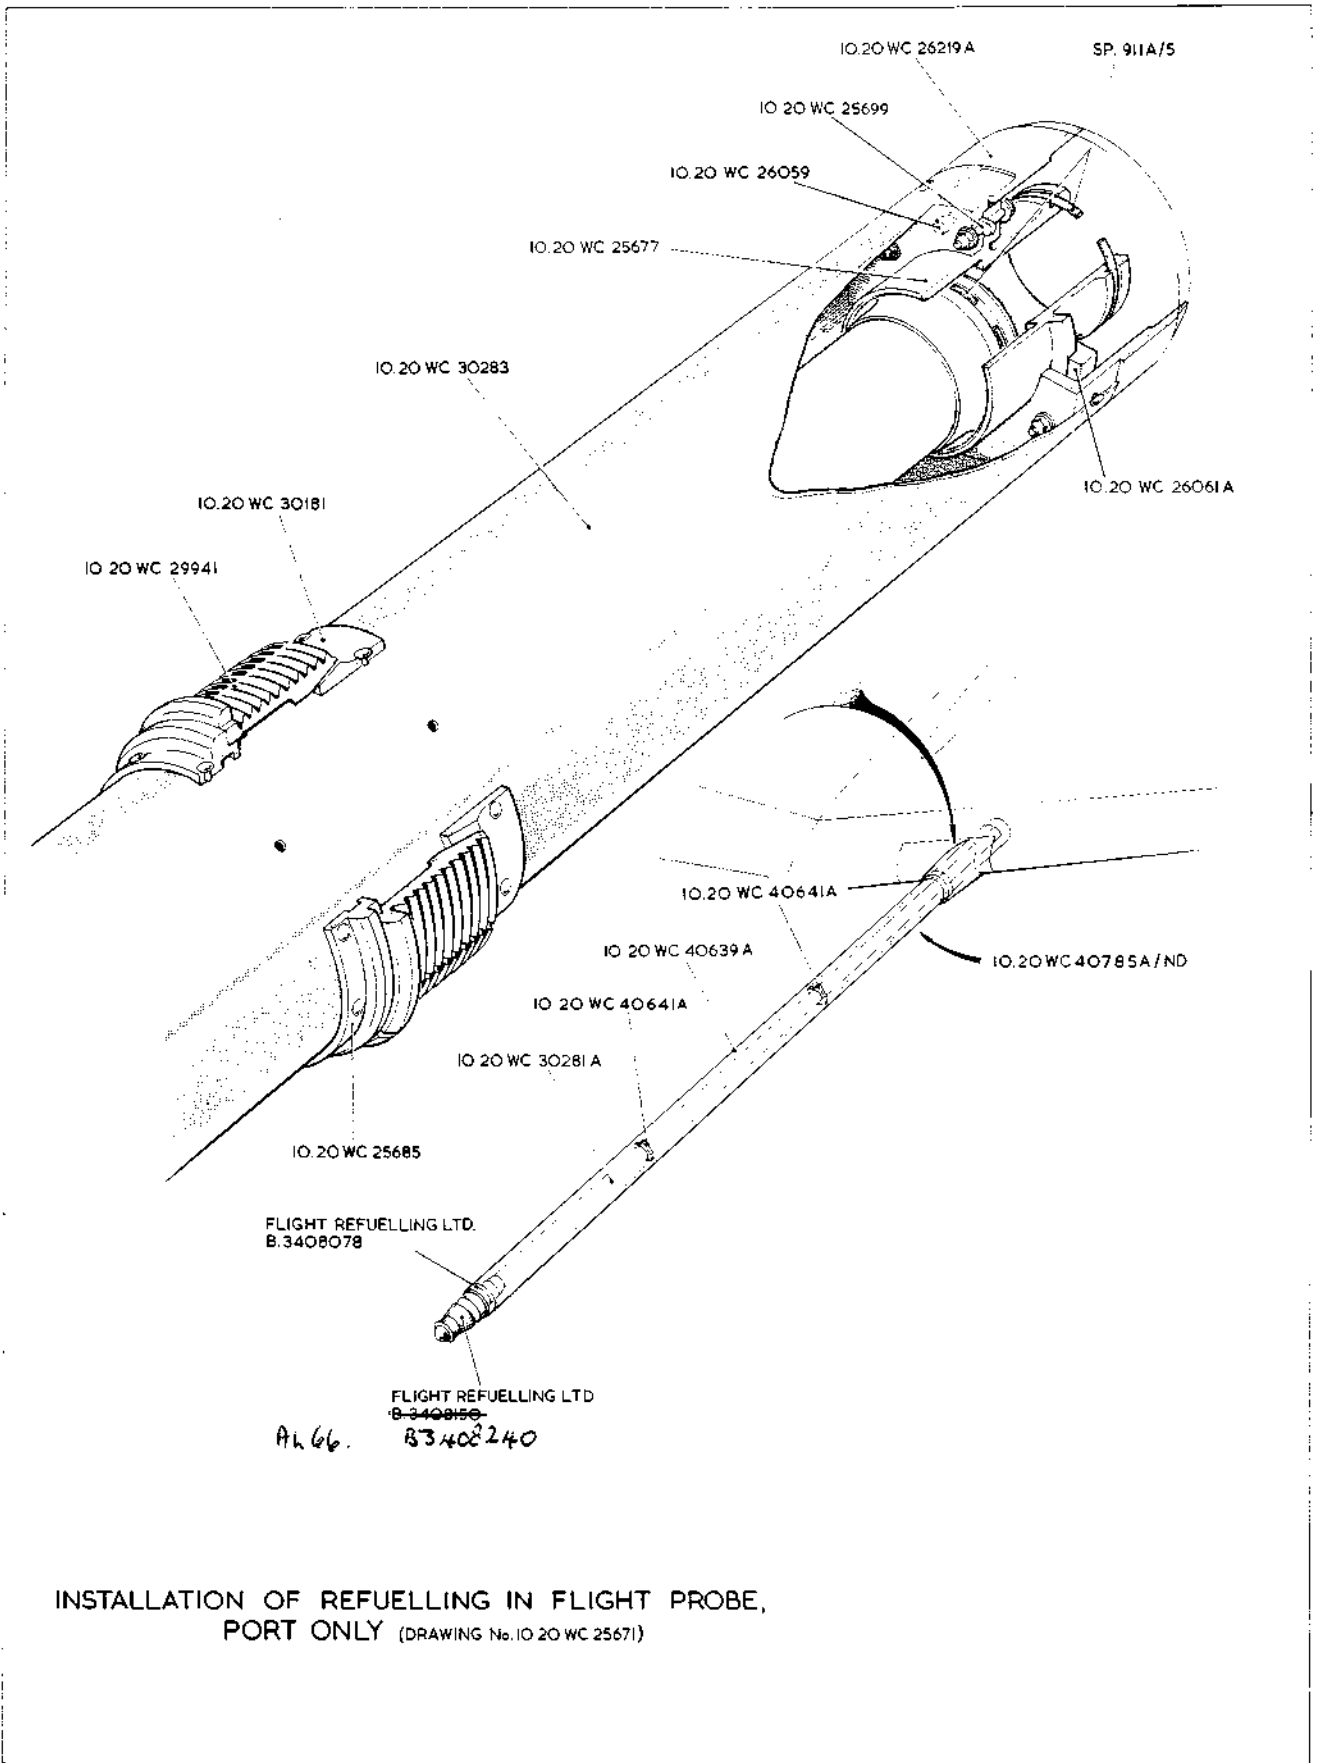

**EQUIPMENT, SPECIAL OPERATIONAL  
REFUELLING IN FLIGHT PROBE  
(SPECIAL ORDER ONLY)**

Ref. No.	Part No.	Description	No. off	Material Specification	Class of Store or L.M.	Plate No.
		<b>INSTALLATION OF REFUELLING IN FLIGHT PROBE, PORT ONLY</b> (Drg. No. 10-20 WC 25671) (Mod. 5000) (SPECIAL ORDER ONLY) Spares for:—	1	—	—	JJ1
5K/3373	AS.3360B5B	<b>FUSE</b> (See sub-section EAZ) ... ..	—	—	—	
		<b>LEAD</b> , bonding, flexible ... ..	1	—	C	
		Attachments for AS.3360B5B, Lead:—				
28D/1010658	A25/1B	Bolt, 4 BA ... ..	2	—	C	
28M/9403519	A27/BP	Nut, 4 BA ... ..	2	—	C	
28W/9419465	SP.13/B	Washer ... ..	2	—	C	
17832	10-20 WC 40785A/ND	<b>PROBE</b> , assembly ... ..	1	—	P	JJ1
17631	10-20 WC 40641A	<b>BLOCK</b> , clamp, assembly ... ..	2	—	C	JJ1
	<b>FLIGHT REFUELLING LTD. 3408240</b>					
27FR/31333		<b>NOZZLE</b> , assembly (For spares see A.P.4515U, Vol. 3, Part 1)	1	—	P	JJ1
18345	10-20 WC 30281A	<b>PIPE</b> , fuel, welded, assembly ... ..	1	—	C	JJ1
27QA/466	DOWTY SP.911A/5	<b>RING</b> , sealing, "O" type ... ..	2	—	C	JJ1
	10-20 WC 40639A	<b>TUBE</b> , probe, assembly ... ..	1	—	—	JJ1
	<b>FLIGHT REFUELLING LTD. 3408078</b>	Spares for:—				
27FR/31702		<b>ADAPTER</b> , assembly (For spares see AP.4515U, Vol. 3, Part 1)	1	—	P	JJ1
11893	10-20 WC 25677	<b>COUPLING</b> ... ..	1	—	C	JJ1
11890	10-20 WC 26219A	<b>FITTING</b> , end, assembly ... ..	1	—	C	JJ1
		Spares for:—				
11891	10-20 WC 25699	<b>STUD</b> , 2 BA ... ..	6	—	C	JJ1
		Attachments for 10-20 WC 25699, Stud:—				
28M/10328	AGS.2002/C/1	Nut, 2 BA ... ..	1	—	C	
28W/9128924	SP.14/C	Washer ... ..	1	—	C	
11892	10-20 WC 26061A	<b>RING</b> , clamp, assembly ... ..	1	—	C	JJ1
		Spares for:—				
	10-20 WC 26059	<b>PIN</b> , shouldered, 0"25 dia. x 0"44 long	1	L.65	LM	JJ1
		Attachments for 10-20 WC 26061A, Ring:—				
28M/10328	AGS.2002/C/1	Nut, 2 BA ... ..	6	—	C	
28W/9128924	SP.14/C	Washer ... ..	6	—	C	
15316	10-20 WC 30181	<b>RING</b> , split ... ..	1	—	C	JJ1
15315	10-20 WC 29941	<b>RING</b> , threaded ... ..	1	—	C	JJ1
11887	10-20 WC 25685	<b>STOP</b> ... ..	1	—	C	JJ1
15992	10-20 WC 30283	<b>TUBE</b> , probe ... ..	1	—	C	JJ1