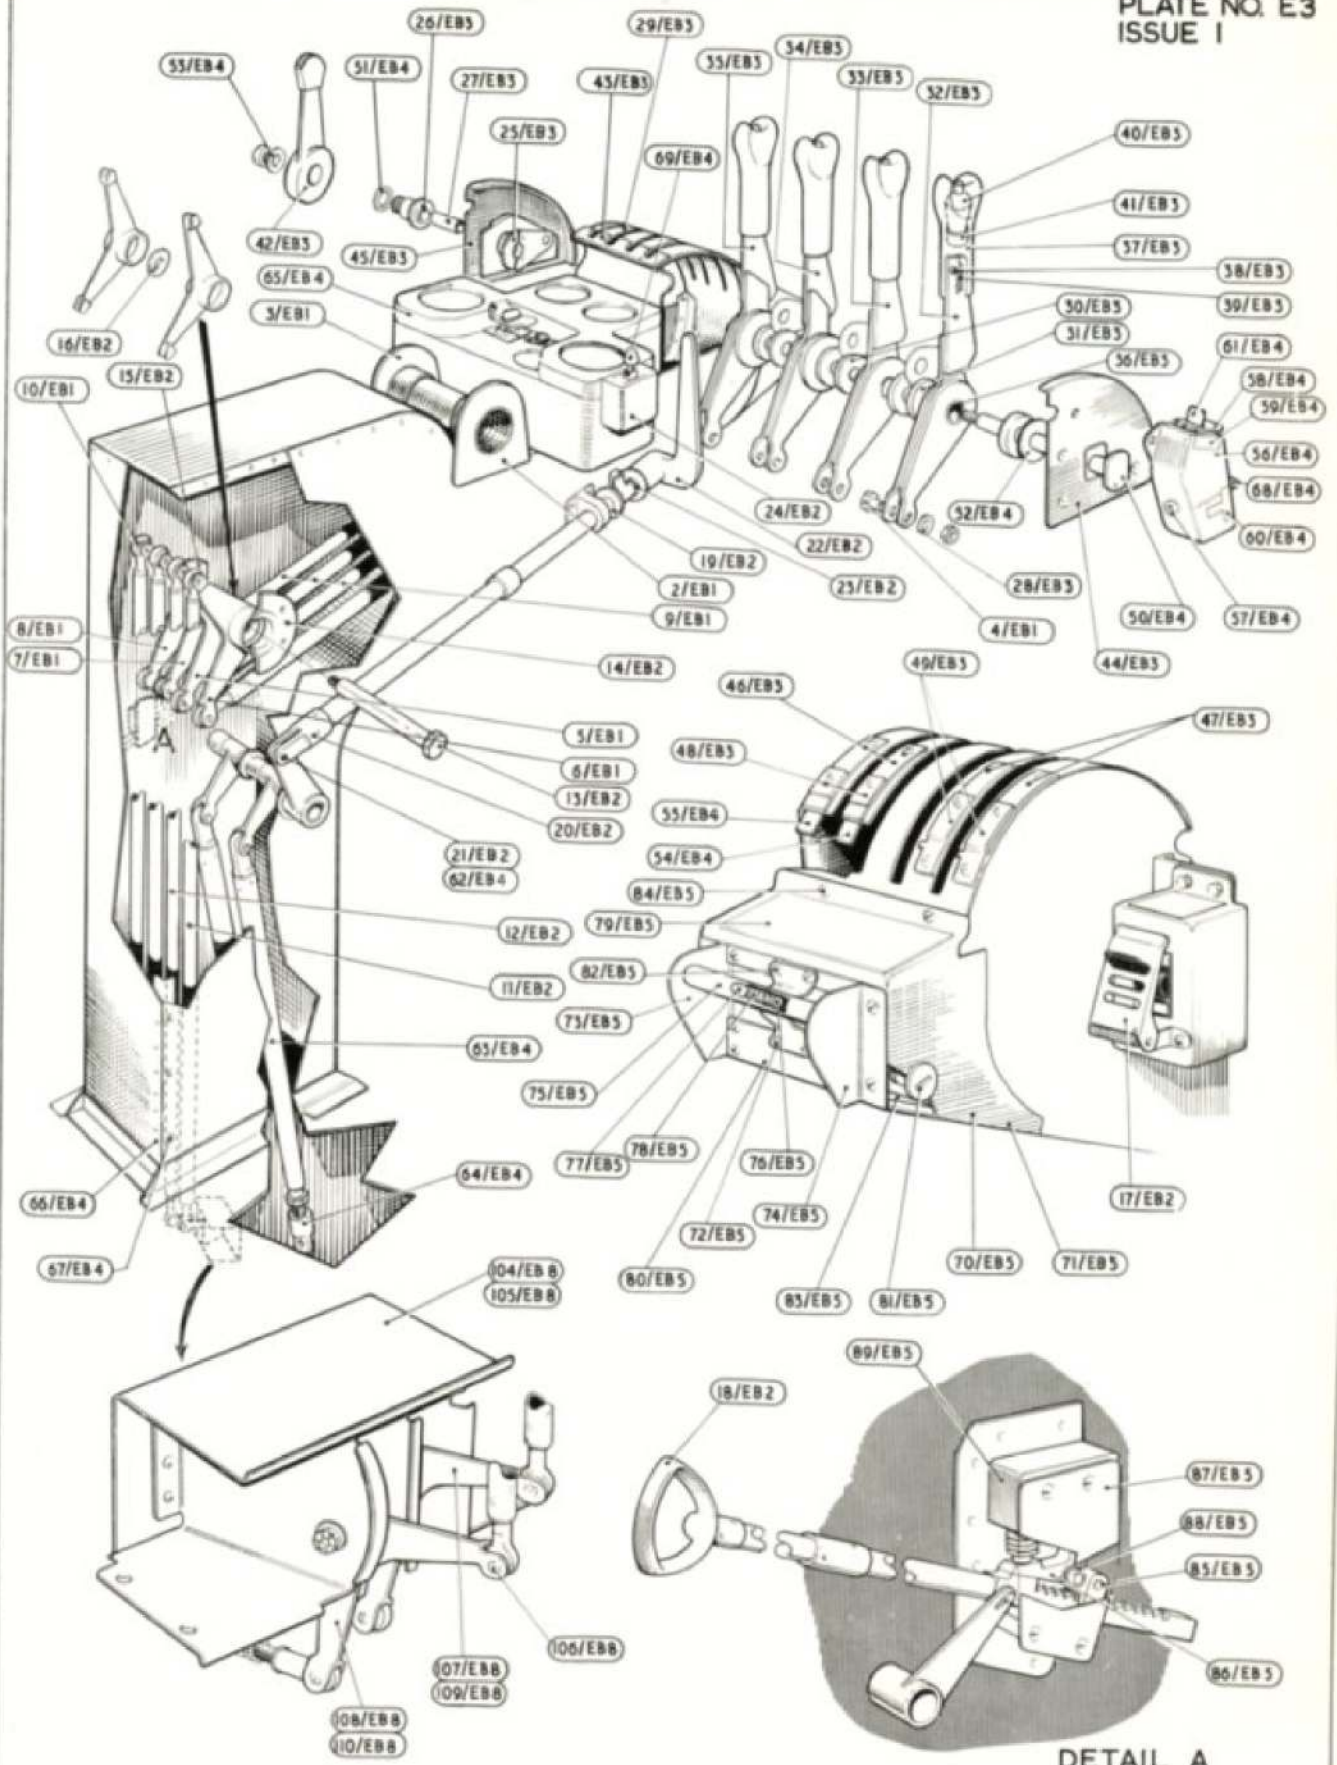

ENGINE CONTROLS
CREWS NACELLE
(1)

DETAIL A

ENGINE CONTROLS
CREWS NACELLE
(2)

This file was downloaded
from the RTFM Library.

Link: www.scottbouch.com/rtfm

Please see site for usage terms,
and more aircraft documents.