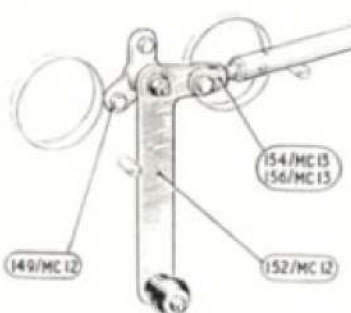

MAINPLANE  
CENTRE ELEVATOR HINGE RIB 478.186 INS  
(4)

RESTRICTED

RESTRICTED

PLATE NO. M.6  
ISSUE 1

DETAIL OF  
DATUM HINGE BRACKET

MAINPLANE  
UNDERCARRIAGE DOOR HINGE RIB

RESTRICTED

PLATE NO.M.9  
ISSUE 1

MAINPLANE  
FRONT & REAR SPARS  
(7)

RESTRICTED

DETACHABLE  
WING TIP

DETAIL OF DOOR  
RELEASE CATCH

TRAILING EDGE

U/C FIXED FAIRING

DETAIL OF MICRO SWITCH  
REFUELLING CONNECTION

MAINPLANE  
WING TIP, TRAILING EDGE & OUTBOARD U/C FIXED FAIRING  
(8)

MAINPLANE  
ACCESS PANELS & TIE-RODS IN TANKS 5,6,7  
(9)

TANK NO.3

INBD.

TANK NO.7

MAINPLANE  
FUEL TANK BAY STRUCTURE NOS. 3 AND 7  
(10)

TANK NO. 6

TANK NO. 5

TANK NO. 4