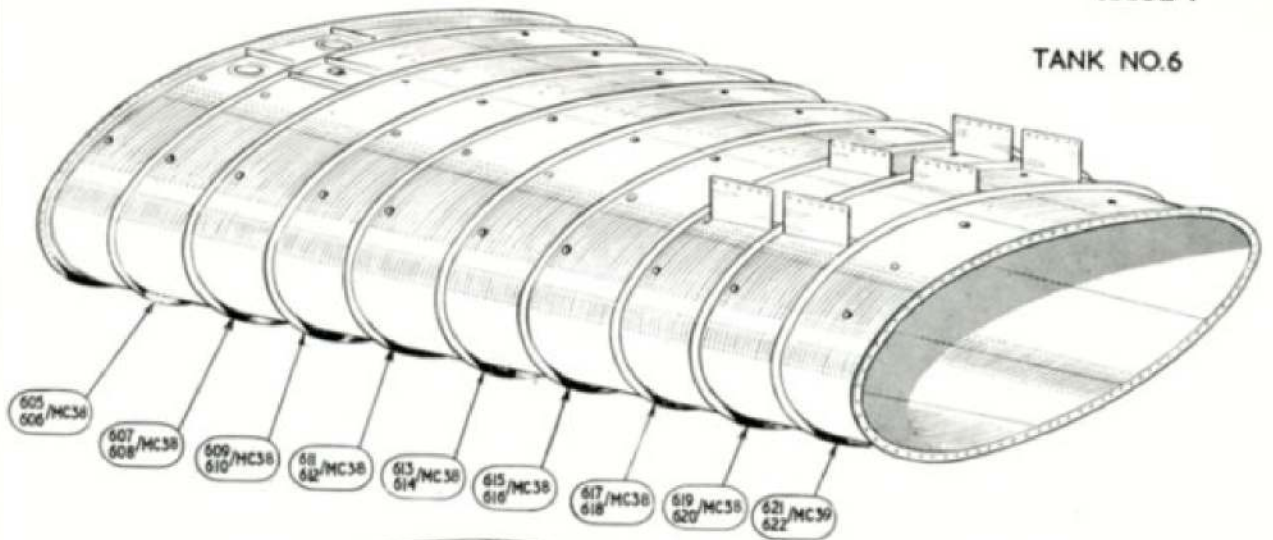

MAINPLANE  
FRONT & REAR SPARS  
(7)

RESTRICTED

DETACHABLE  
WING TIP

DETAIL OF DOOR  
RELEASE CATCH

TRAILING EDGE

U/C FIXED FAIRING

DETAIL OF MICRO SWITCH  
REFUELLING CONNECTION

MAINPLANE  
WING TIP, TRAILING EDGE & OUTBOARD U/C FIXED FAIRING  
(8)

MAINPLANE  
ACCESS PANELS & TIE-RODS IN TANKS 5,6,7  
(9)

TANK NO.3

INBD.

TANK NO.7

MAINPLANE  
FUEL TANK BAY STRUCTURE NOS. 3 AND 7  
(10)

TANK NO. 6

TANK NO. 5

TANK NO. 4