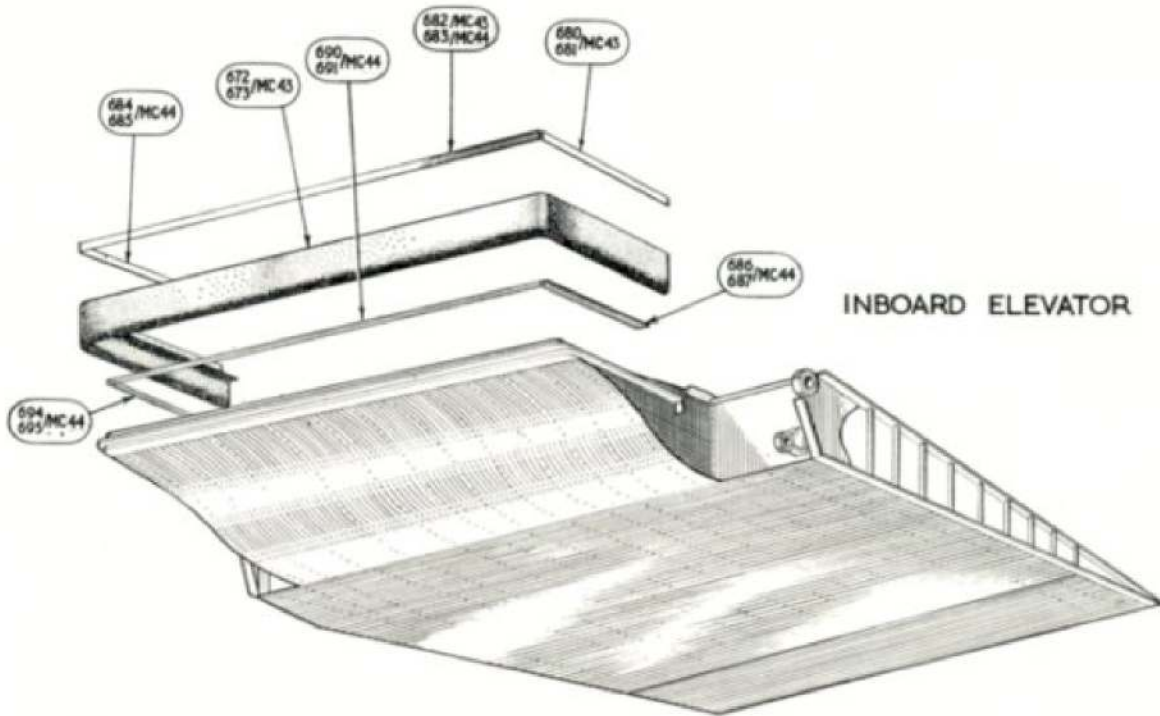

MAINPLANE  
FRONT & REAR SPARS  
(7)

RESTRICTED

DETACHABLE  
WING TIP

DETAIL OF DOOR  
RELEASE CATCH

TRAILING EDGE

U/C FIXED FAIRING

DETAIL OF MICRO SWITCH  
REFUELLING CONNECTION

MAINPLANE  
WING TIP, TRAILING EDGE & OUTBOARD U/C FIXED FAIRING  
(8)

MAINPLANE  
ACCESS PANELS & TIE-RODS IN TANKS 5,6,7  
(9)

TANK NO.3

INBD.

TANK NO.7

MAINPLANE  
FUEL TANK BAY STRUCTURE NOS. 3 AND 7  
(10)

TANK NO. 6

TANK NO. 5

TANK NO. 4

INBD.

MAINPLANE  
FUEL TANK BAY STRUCTURE NO. 4, 5 AND 6

(11)

RESTRICTED

PLATE NO. M14  
ISSUE 1

MAINPLANE  
STRUCTURE AFT OF REAR U/C BULKHEAD  
(12)

RESTRICTED

INBOARD ELEVATOR