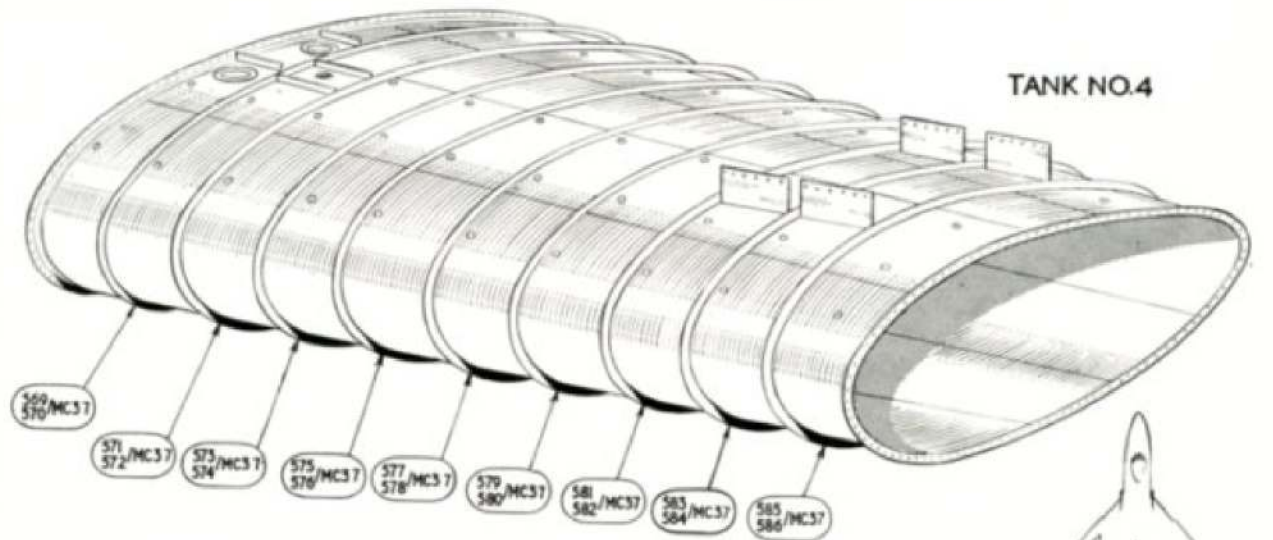

MAINPLANE  
FRONT & REAR SPARS  
(7)

RESTRICTED

DETACHABLE  
WING TIP

DETAIL OF DOOR  
RELEASE CATCH

TRAILING EDGE

U/C FIXED FAIRING

DETAIL OF MICRO SWITCH  
REFUELLING CONNECTION

MAINPLANE  
WING TIP, TRAILING EDGE & OUTBOARD U/C FIXED FAIRING  
(8)

MAINPLANE  
ACCESS PANELS & TIE-RODS IN TANKS 5,6,7  
(9)

TANK NO.3

INBD.

TANK NO.7

MAINPLANE  
FUEL TANK BAY STRUCTURE NOS. 3 AND 7  
(10)

TANK NO. 6

TANK NO. 5

TANK NO. 4