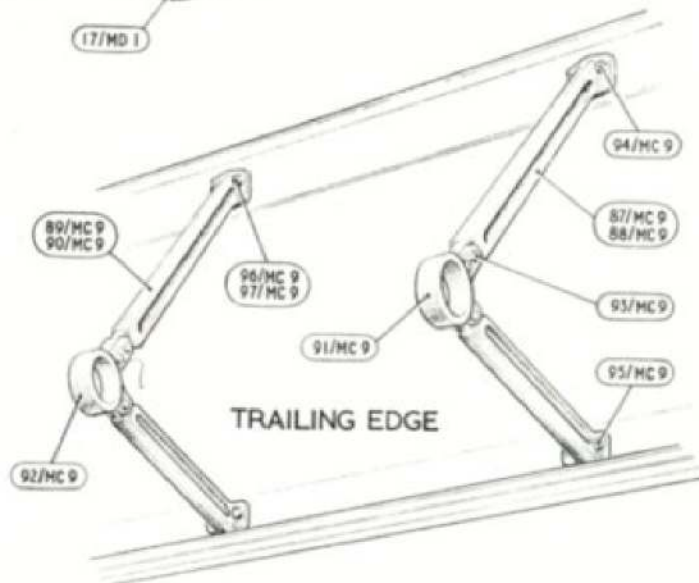

MAINPLANE  
FRONT & REAR SPARS  
(7)

RESTRICTED

DETACHABLE  
WING TIP

DETAIL OF DOOR  
RELEASE CATCH

TRAILING EDGE

U/C FIXED FAIRING

DETAIL OF MICRO SWITCH  
REFUELLING CONNECTION

MAINPLANE  
WING TIP, TRAILING EDGE & OUTBOARD U/C FIXED FAIRING  
(8)