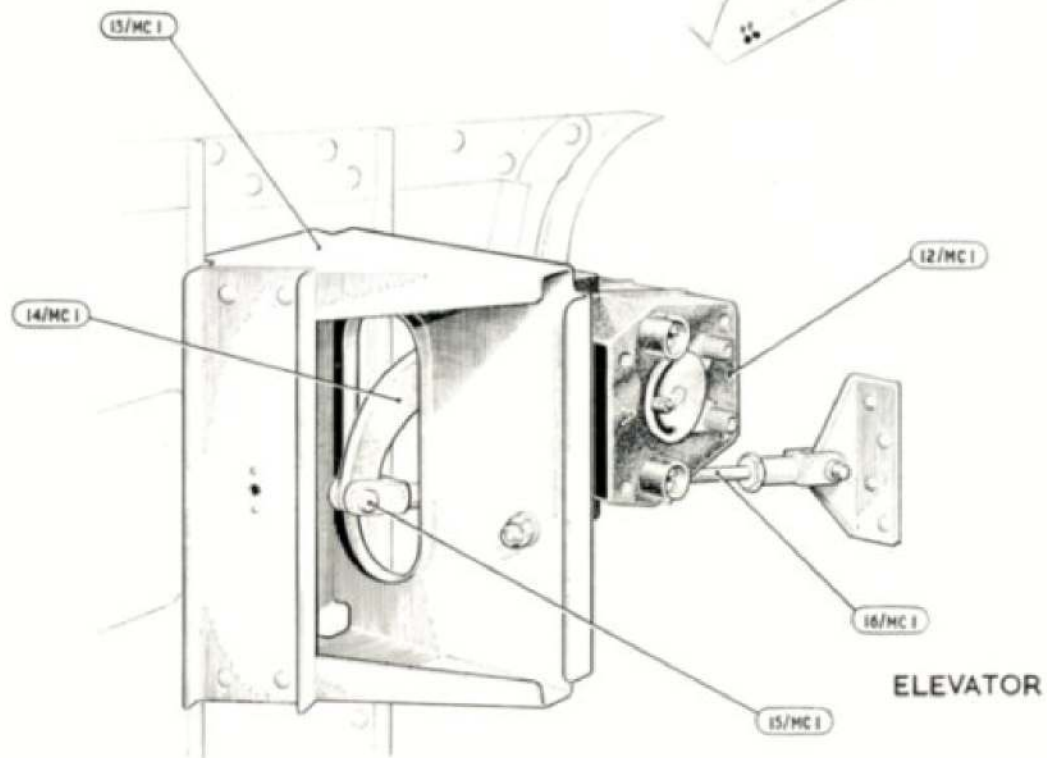

DETAIL OF PRESSURE HEAD MOUNTING

SEE  
PLATE  
M.I.O

DETAIL OF CENTRE AILERON HINGE RIB 730.186 INS.

DETAIL OF U/C BAY

MAINPLANE  
MAINPLANE ASSEMBLY

(1)

RESTRICTED

RESTRICTED

PLATE NO.M.3  
ISSUE 1

AILERON

FORWARD

ELEVATOR

MAINPLANE  
AILERON & ELEVATOR SURFACE INDICATORS  
(2)

MAINPLANE  
GREEN SATIN, NITROGEN BOTTLE MOUNTING & HINGE RIB 618-186 INS.

VIEW ON INBOARD FACE

VIEW ON OUTBOARD FACE

MAINPLANE  
FRONT & REAR SPARS  
(7)

RESTRICTED

DETACHABLE  
WING TIP

DETAIL OF DOOR  
RELEASE CATCH

TRAILING EDGE

U/C FIXED FAIRING

DETAIL OF MICRO SWITCH  
REFUELLING CONNECTION

MAINPLANE  
WING TIP, TRAILING EDGE & OUTBOARD U/C FIXED FAIRING  
(8)