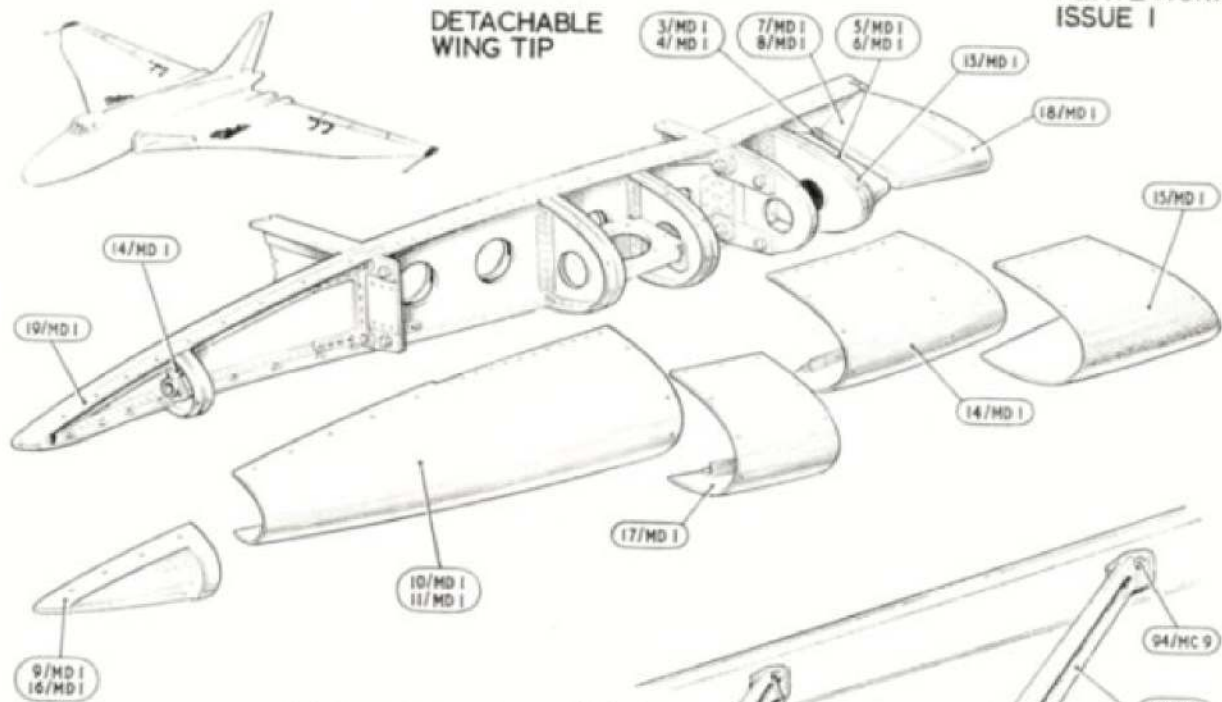

PLATE NO.M.3  
ISSUE 1

AILERON

FORWARD

ELEVATOR

MAINPLANE  
AILERON & ELEVATOR SURFACE INDICATORS  
(2)

MAINPLANE  
GREEN SATIN, NITROGEN BOTTLE MOUNTING & HINGE RIB 618-186 INS.

VIEW ON INBOARD FACE

VIEW ON OUTBOARD FACE

MAINPLANE  
CENTRE ELEVATOR HINGE RIB 478.186 INS  
(4)

RESTRICTED

RESTRICTED

PLATE NO. M.6  
ISSUE 1

DETAIL OF  
DATUM HINGE BRACKET

MAINPLANE  
UNDERCARRIAGE DOOR HINGE RIB

RESTRICTED

PLATE NO.M.9  
ISSUE 1

MAINPLANE  
FRONT & REAR SPARS  
(7)

RESTRICTED

DETACHABLE  
WING TIP

DETAIL OF DOOR  
RELEASE CATCH

TRAILING EDGE

U/C FIXED FAIRING

DETAIL OF MICRO SWITCH  
REFUELLING CONNECTION

MAINPLANE  
WING TIP, TRAILING EDGE & OUTBOARD U/C FIXED FAIRING  
(8)