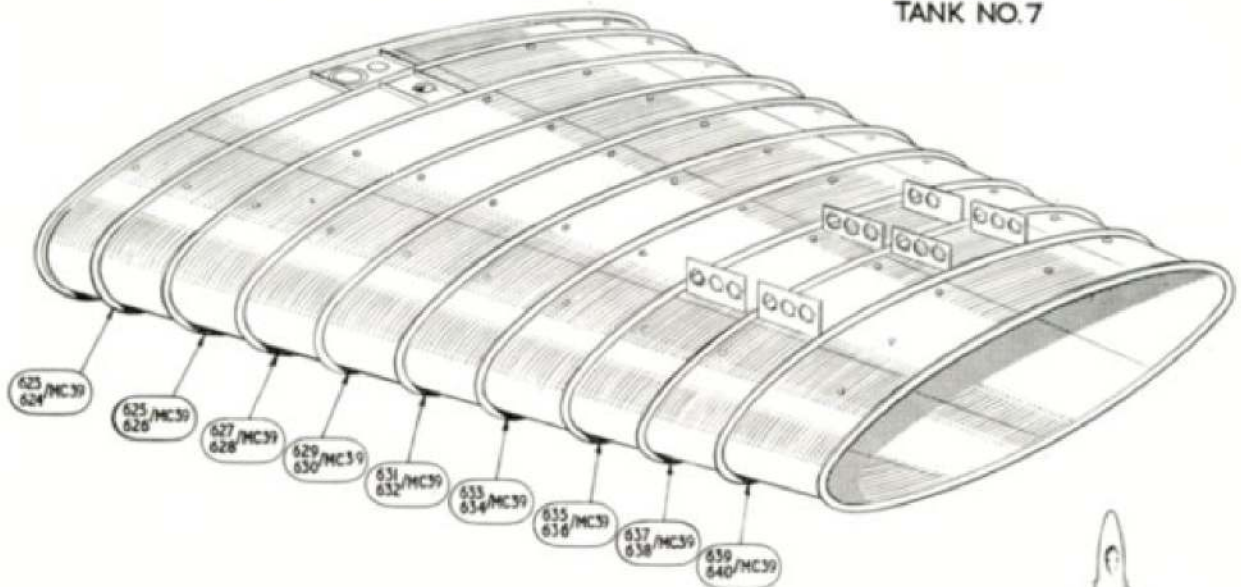

MAINPLANE  
FRONT & REAR SPARS  
(7)

RESTRICTED

DETACHABLE  
WING TIP

DETAIL OF DOOR  
RELEASE CATCH

TRAILING EDGE

U/C FIXED FAIRING

DETAIL OF MICRO SWITCH  
REFUELLING CONNECTION

MAINPLANE  
WING TIP, TRAILING EDGE & OUTBOARD U/C FIXED FAIRING  
(8)

MAINPLANE  
ACCESS PANELS & TIE-RODS IN TANKS 5,6,7  
(9)

TANK NO.3

INBD.

TANK NO.7

MAINPLANE  
FUEL TANK BAY STRUCTURE NOS. 3 AND 7  
(10)

TANK NO. 6

TANK NO. 5

TANK NO. 4