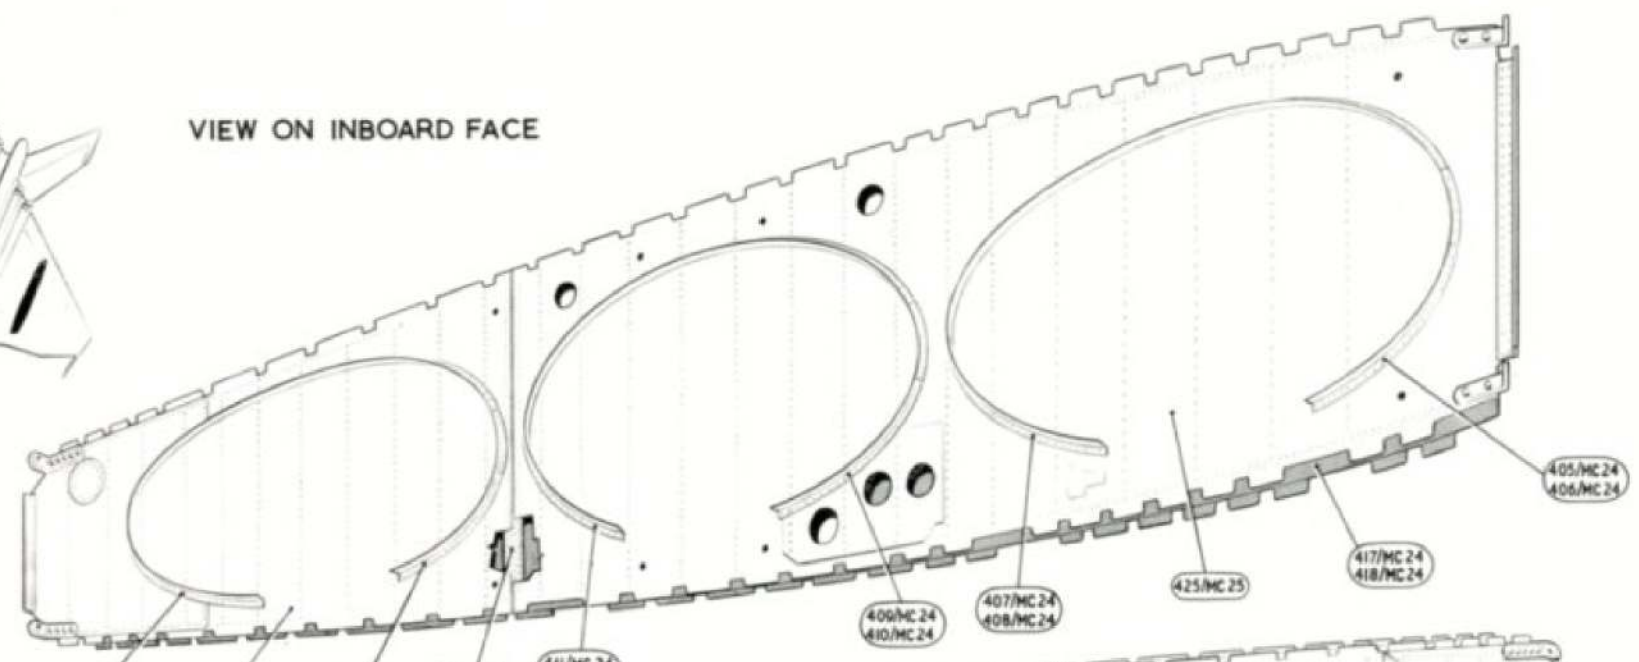

DETAIL OF PRESSURE HEAD MOUNTING

SEE  
PLATE  
M.I.O

DETAIL OF CENTRE AILERON HINGE RIB 730.186 INS.

DETAIL OF U/C BAY

MAINPLANE  
MAINPLANE ASSEMBLY

(1)

RESTRICTED

RESTRICTED

PLATE NO.M.3  
ISSUE 1

AILERON

FORWARD

ELEVATOR

MAINPLANE  
AILERON & ELEVATOR SURFACE INDICATORS  
(2)

MAINPLANE  
GREEN SATIN, NITROGEN BOTTLE MOUNTING & HINGE RIB 618-186 INS.

VIEW ON INBOARD FACE

VIEW ON OUTBOARD FACE

MAINPLANE  
CENTRE ELEVATOR HINGE RIB 478.186 INS  
(4)

RESTRICTED

RESTRICTED

PLATE NO. M.6  
ISSUE 1

DETAIL OF  
DATUM HINGE BRACKET

MAINPLANE  
UNDERCARRIAGE DOOR HINGE RIB

RESTRICTED

PLATE NO.M.9  
ISSUE 1

MAINPLANE  
FRONT & REAR SPARS  
(7)

RESTRICTED

DETACHABLE  
WING TIP

DETAIL OF DOOR  
RELEASE CATCH

TRAILING EDGE

U/C FIXED FAIRING

DETAIL OF MICRO SWITCH  
REFUELLING CONNECTION

MAINPLANE  
WING TIP, TRAILING EDGE & OUTBOARD U/C FIXED FAIRING  
(8)