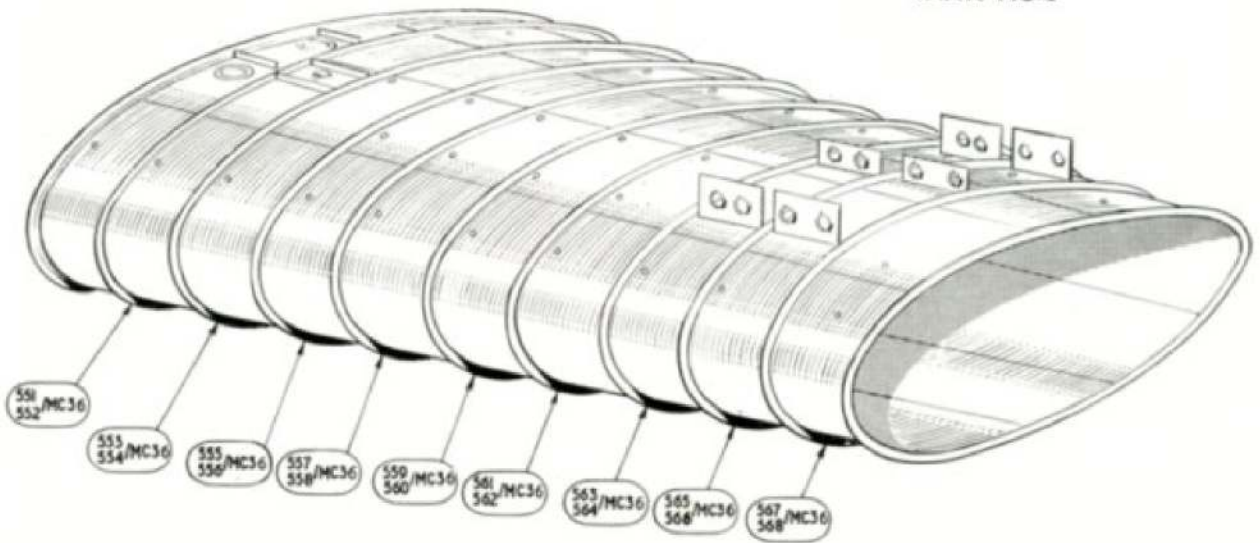

MAINPLANE  
FRONT & REAR SPARS  
(7)

RESTRICTED

DETACHABLE  
WING TIP

DETAIL OF DOOR  
RELEASE CATCH

TRAILING EDGE

U/C FIXED FAIRING

DETAIL OF MICRO SWITCH  
REFUELLING CONNECTION

MAINPLANE  
WING TIP, TRAILING EDGE & OUTBOARD U/C FIXED FAIRING  
(8)

MAINPLANE  
ACCESS PANELS & TIE-RODS IN TANKS 5,6,7  
(9)

TANK NO.3

INBD.

TANK NO.7

MAINPLANE  
FUEL TANK BAY STRUCTURE NOS. 3 AND 7  
(10)

TANK NO. 6

TANK NO. 5

TANK NO. 4