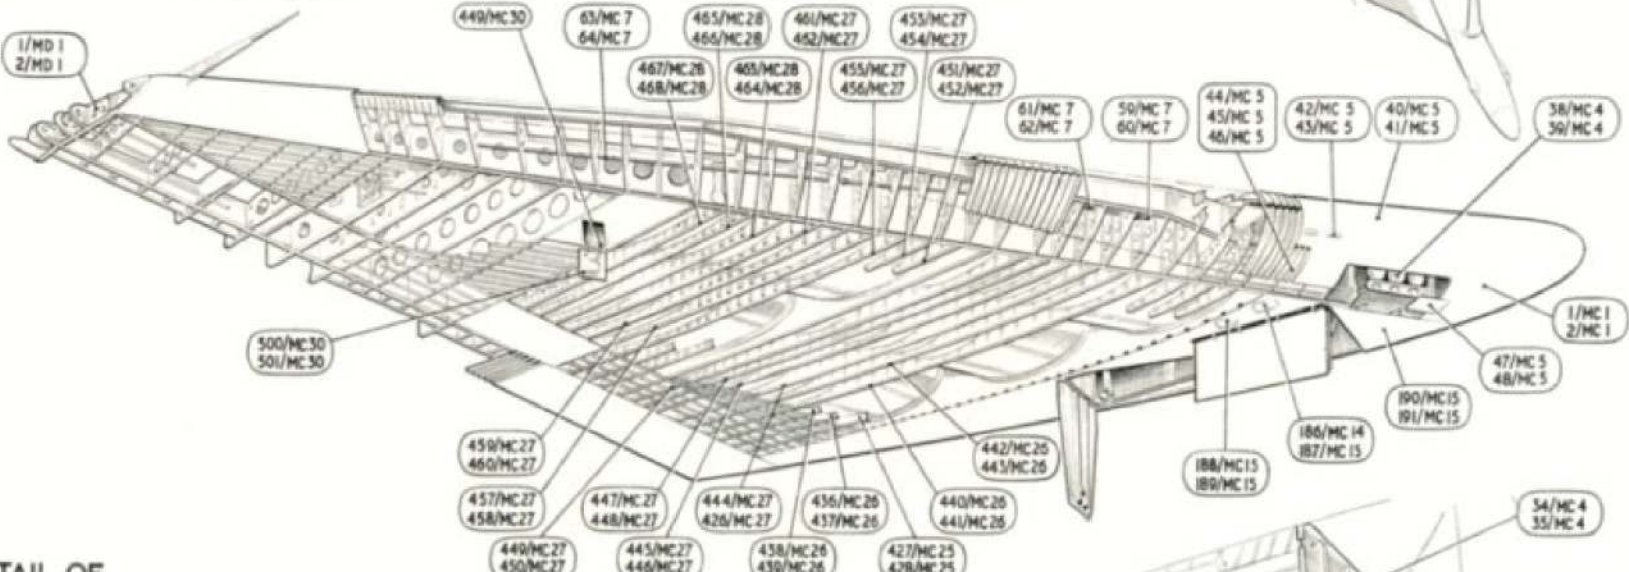

DETAIL OF PRESSURE HEAD MOUNTING

SEE  
PLATE  
M.I.O

DETAIL OF CENTRE AILERON HINGE RIB 730.186 INS.

DETAIL OF U/C BAY

MAINPLANE  
MAINPLANE ASSEMBLY

(1)

RESTRICTED

RESTRICTED

PLATE NO.M.3  
ISSUE 1

AILERON

FORWARD

ELEVATOR

MAINPLANE  
AILERON & ELEVATOR SURFACE INDICATORS  
(2)

MAINPLANE  
GREEN SATIN, NITROGEN BOTTLE MOUNTING & HINGE RIB 618-186 INS.

VIEW ON INBOARD FACE

VIEW ON OUTBOARD FACE

MAINPLANE  
FRONT & REAR SPARS  
(7)

RESTRICTED

DETACHABLE  
WING TIP

DETAIL OF DOOR  
RELEASE CATCH

TRAILING EDGE

U/C FIXED FAIRING

DETAIL OF MICRO SWITCH  
REFUELLING CONNECTION

MAINPLANE  
WING TIP, TRAILING EDGE & OUTBOARD U/C FIXED FAIRING  
(8)