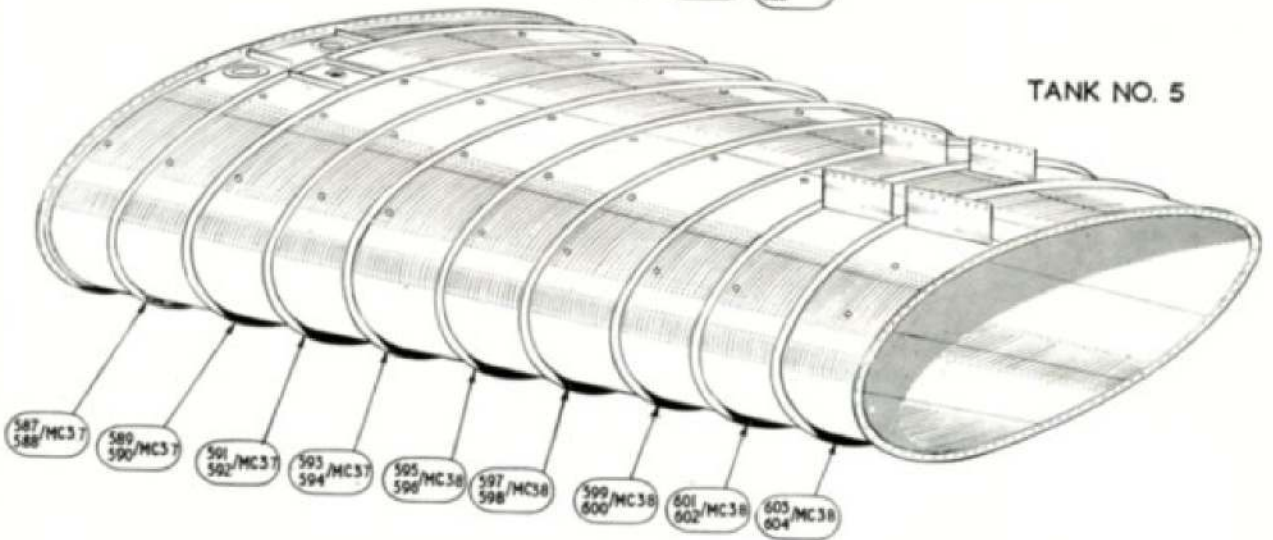

MAINPLANE  
FRONT & REAR SPARS  
(7)

RESTRICTED

DETACHABLE  
WING TIP

DETAIL OF DOOR  
RELEASE CATCH

TRAILING EDGE

U/C FIXED FAIRING

DETAIL OF MICRO SWITCH  
REFUELLING CONNECTION

MAINPLANE  
WING TIP, TRAILING EDGE & OUTBOARD U/C FIXED FAIRING  
(8)

MAINPLANE  
ACCESS PANELS & TIE-RODS IN TANKS 5,6,7  
(9)

TANK NO.3

INBD.

TANK NO.7

MAINPLANE  
FUEL TANK BAY STRUCTURE NOS. 3 AND 7  
(10)

TANK NO. 6

TANK NO. 5

TANK NO. 4

INBD.

MAINPLANE  
FUEL TANK BAY STRUCTURE NO. 4, 5 AND 6

(11)

RESTRICTED

PLATE NO. M14  
ISSUE 1

MAINPLANE  
STRUCTURE AFT OF REAR U/C BULKHEAD  
(12)

RESTRICTED

INBOARD ELEVATOR