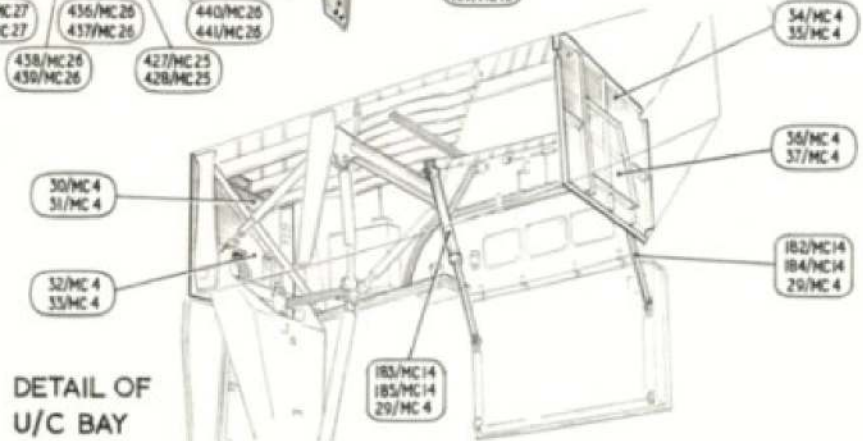

DETAIL OF PRESSURE HEAD MOUNTING

SEE  
PLATE  
M.I.O

DETAIL OF CENTRE AILERON HINGE RIB 730.186 INS.

DETAIL OF U/C BAY

MAINPLANE  
MAINPLANE ASSEMBLY

(1)

RESTRICTED

RESTRICTED

PLATE NO.M.3  
ISSUE 1

AILERON

FORWARD

ELEVATOR

MAINPLANE  
AILERON & ELEVATOR SURFACE INDICATORS  
(2)

MAINPLANE  
GREEN SATIN, NITROGEN BOTTLE MOUNTING & HINGE RIB 618-186 INS.

VIEW ON INBOARD FACE

VIEW ON OUTBOARD FACE