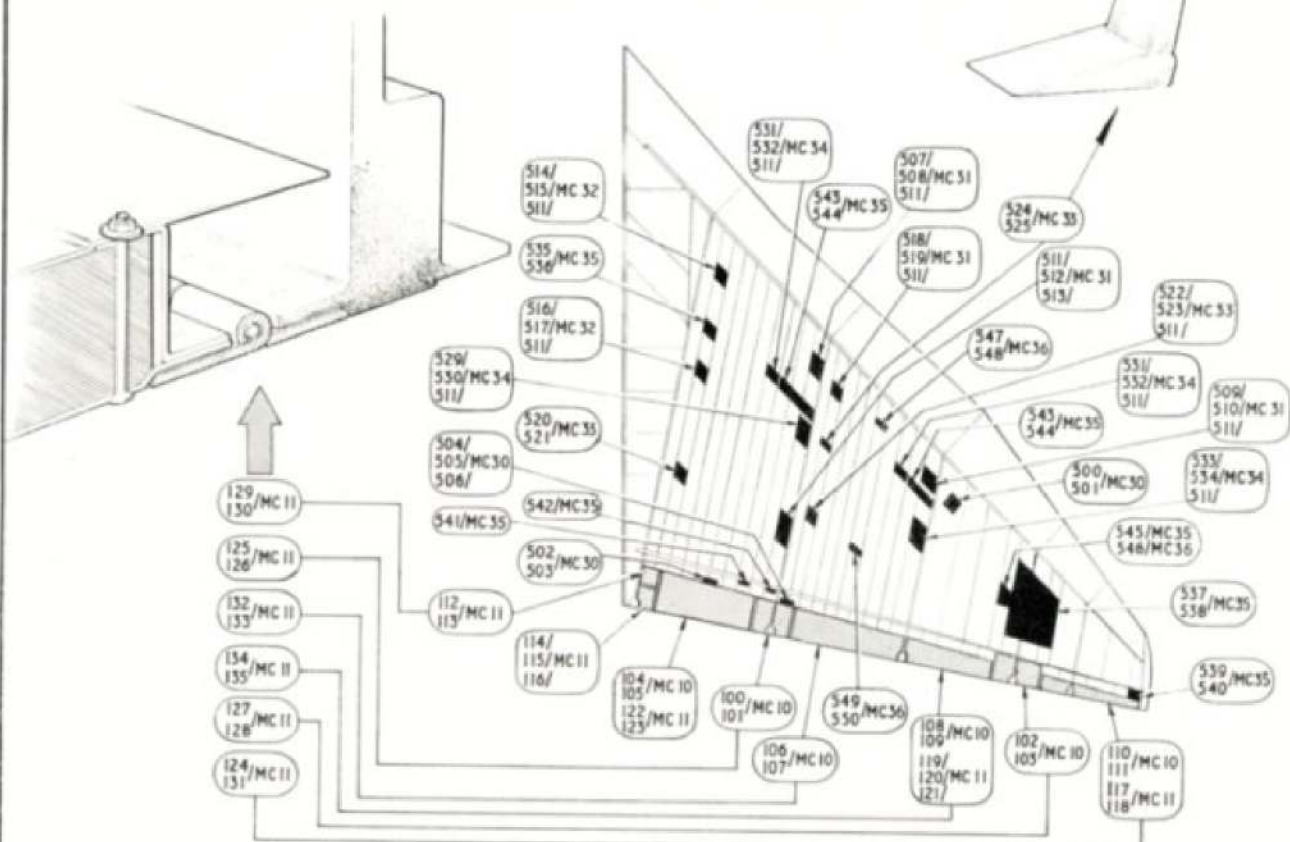

MAINPLANE  
FRONT & REAR SPARS  
(7)

RESTRICTED

DETACHABLE  
WING TIP

DETAIL OF DOOR  
RELEASE CATCH

TRAILING EDGE

U/C FIXED FAIRING

DETAIL OF MICRO SWITCH  
REFUELLING CONNECTION

MAINPLANE  
WING TIP, TRAILING EDGE & OUTBOARD U/C FIXED FAIRING  
(8)

MAINPLANE  
ACCESS PANELS & TIE-RODS IN TANKS 5,6,7  
(9)

TANK NO.3

INBD.

TANK NO.7

MAINPLANE  
FUEL TANK BAY STRUCTURE NOS. 3 AND 7  
(10)

TANK NO. 6

TANK NO. 5

TANK NO. 4