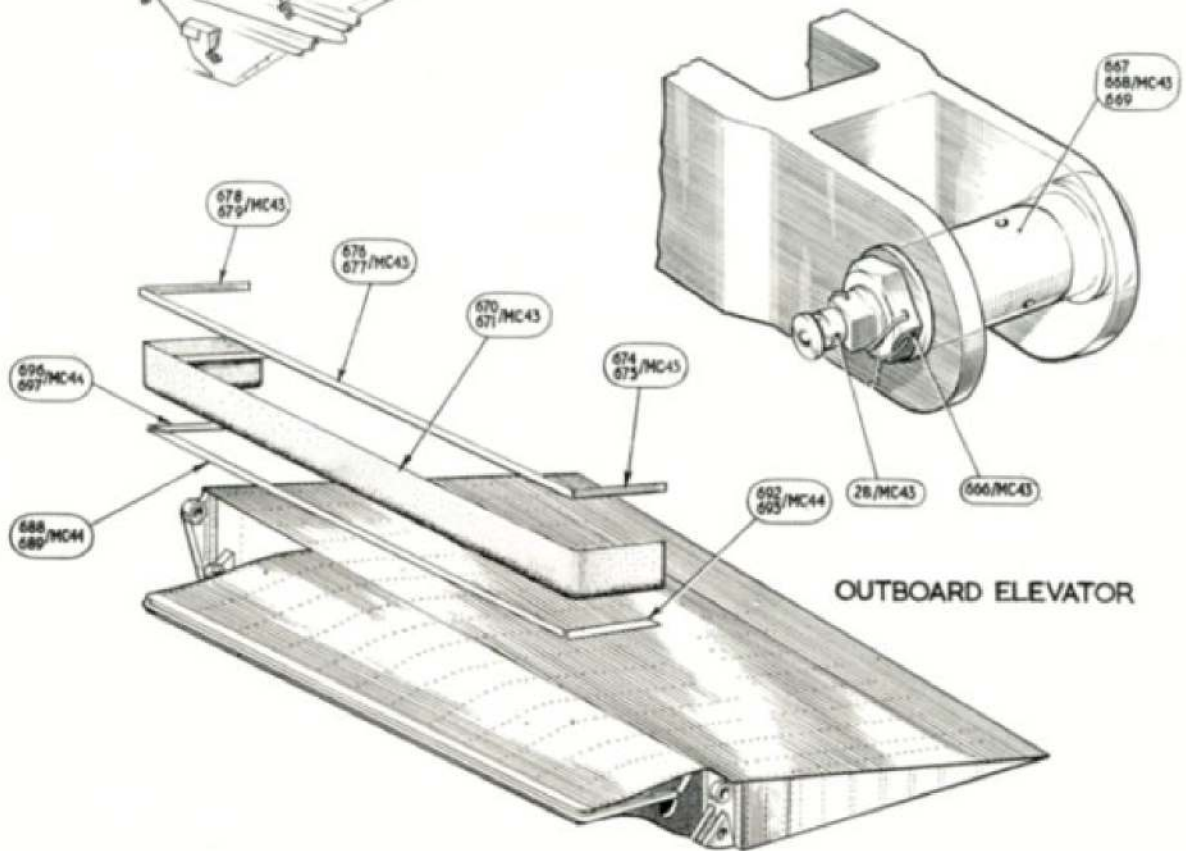

MAINPLANE  
FRONT & REAR SPARS  
(7)

RESTRICTED

DETACHABLE  
WING TIP

DETAIL OF DOOR  
RELEASE CATCH

TRAILING EDGE

U/C FIXED FAIRING

DETAIL OF MICRO SWITCH  
REFUELLING CONNECTION

MAINPLANE  
WING TIP, TRAILING EDGE & OUTBOARD U/C FIXED FAIRING  
(8)

INBD.

MAINPLANE  
FUEL TANK BAY STRUCTURE NO. 4, 5 AND 6

(11)

RESTRICTED

PLATE NO. M14  
ISSUE 1

MAINPLANE  
STRUCTURE AFT OF REAR U/C BULKHEAD  
(12)

RESTRICTED

INBOARD ELEVATOR