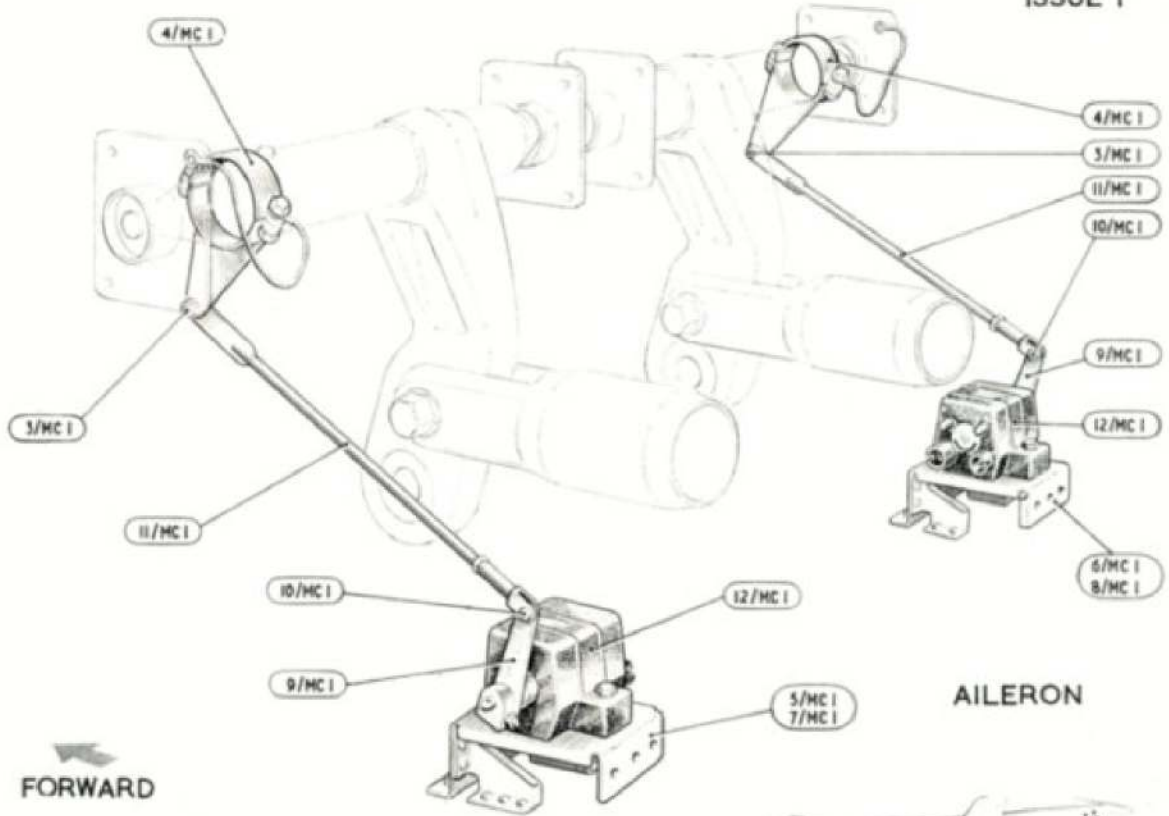

DETAIL OF PRESSURE HEAD MOUNTING

SEE  
PLATE  
M.I.O

DETAIL OF CENTRE AILERON HINGE RIB 730.186 INS.

DETAIL OF U/C BAY

MAINPLANE  
MAINPLANE ASSEMBLY

(1)

RESTRICTED

RESTRICTED

PLATE NO.M.3  
ISSUE 1

AILERON

FORWARD

ELEVATOR

MAINPLANE  
AILERON & ELEVATOR SURFACE INDICATORS  
(2)

MAINPLANE  
GREEN SATIN, NITROGEN BOTTLE MOUNTING & HINGE RIB 618-186 INS.

VIEW ON INBOARD FACE

VIEW ON OUTBOARD FACE

MAINPLANE  
FRONT & REAR SPARS  
(7)

RESTRICTED

DETACHABLE  
WING TIP

DETAIL OF DOOR  
RELEASE CATCH

TRAILING EDGE

U/C FIXED FAIRING

DETAIL OF MICRO SWITCH  
REFUELLING CONNECTION

MAINPLANE  
WING TIP, TRAILING EDGE & OUTBOARD U/C FIXED FAIRING  
(8)