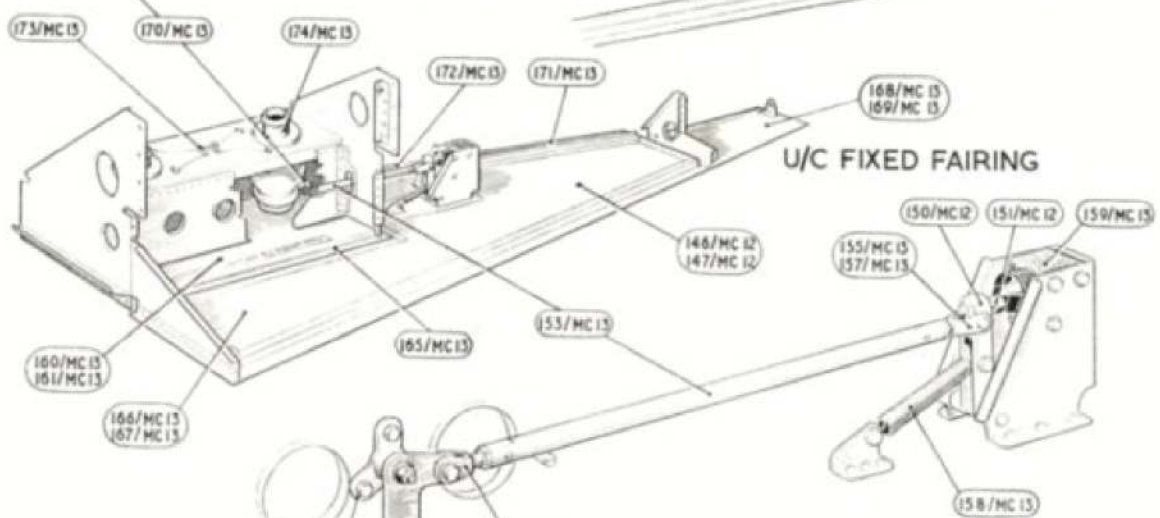

MAINPLANE  
FRONT & REAR SPARS  
(7)

RESTRICTED

DETACHABLE  
WING TIP

DETAIL OF DOOR  
RELEASE CATCH

TRAILING EDGE

U/C FIXED FAIRING

DETAIL OF MICRO SWITCH  
REFUELLING CONNECTION

MAINPLANE  
WING TIP, TRAILING EDGE & OUTBOARD U/C FIXED FAIRING  
(8)

MAINPLANE  
ACCESS PANELS & TIE-RODS IN TANKS 5,6,7  
(9)

TANK NO.3

INBD.

TANK NO.7

MAINPLANE  
FUEL TANK BAY STRUCTURE NOS. 3 AND 7  
(10)

TANK NO. 6

TANK NO. 5

TANK NO. 4