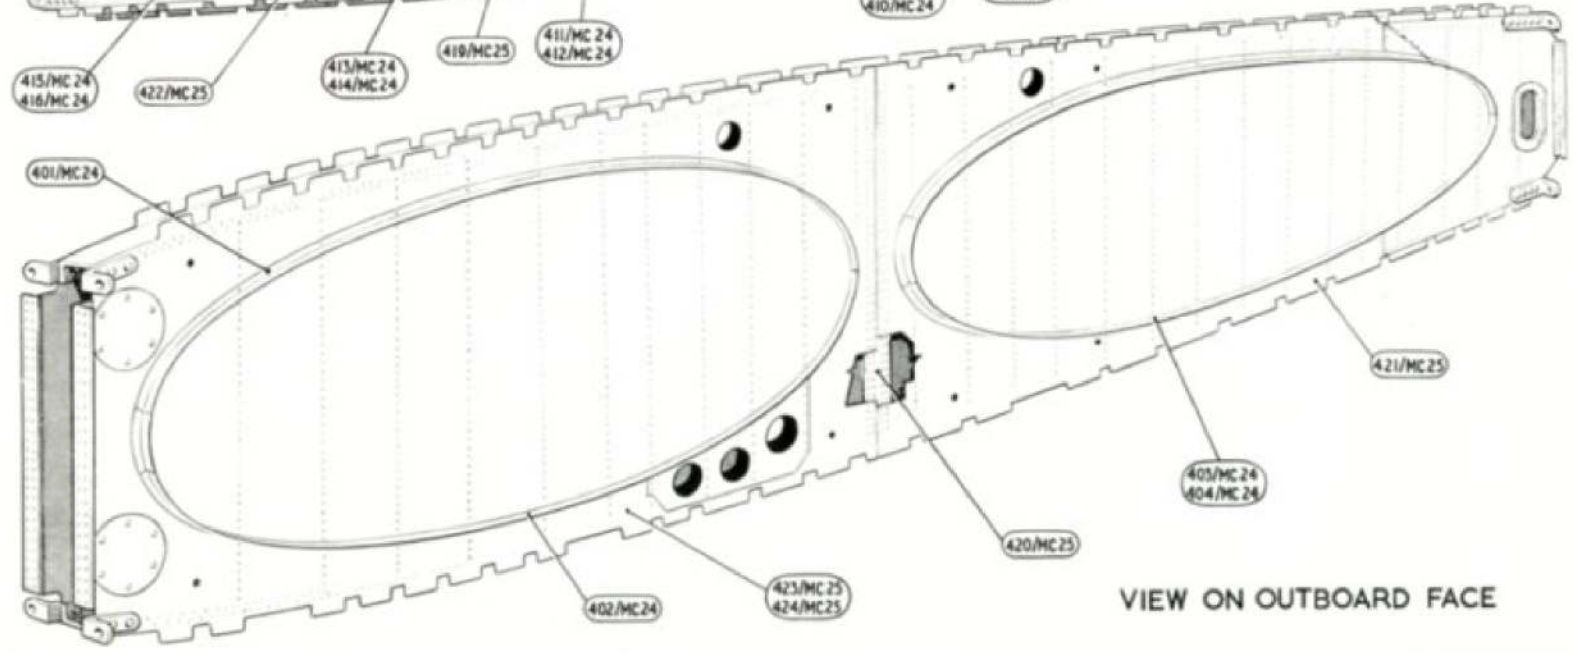

DETAIL OF PRESSURE HEAD MOUNTING

SEE  
PLATE  
M.I.O

DETAIL OF CENTRE AILERON HINGE RIB 730.186 INS.

DETAIL OF U/C BAY

MAINPLANE  
MAINPLANE ASSEMBLY

(1)

RESTRICTED

RESTRICTED

PLATE NO.M.3  
ISSUE 1

AILERON

FORWARD

ELEVATOR

MAINPLANE  
AILERON & ELEVATOR SURFACE INDICATORS  
(2)

MAINPLANE  
GREEN SATIN, NITROGEN BOTTLE MOUNTING & HINGE RIB 618-186 INS.

VIEW ON INBOARD FACE

VIEW ON OUTBOARD FACE

MAINPLANE  
CENTRE ELEVATOR HINGE RIB 478.186 INS  
(4)

RESTRICTED

RESTRICTED

PLATE NO. M.6  
ISSUE 1

DETAIL OF  
DATUM HINGE BRACKET

MAINPLANE  
UNDERCARRIAGE DOOR HINGE RIB

RESTRICTED

PLATE NO.M.9  
ISSUE 1

MAINPLANE  
FRONT & REAR SPARS  
(7)

RESTRICTED

DETACHABLE  
WING TIP

DETAIL OF DOOR  
RELEASE CATCH

TRAILING EDGE

U/C FIXED FAIRING

DETAIL OF MICRO SWITCH  
REFUELLING CONNECTION

MAINPLANE  
WING TIP, TRAILING EDGE & OUTBOARD U/C FIXED FAIRING  
(8)