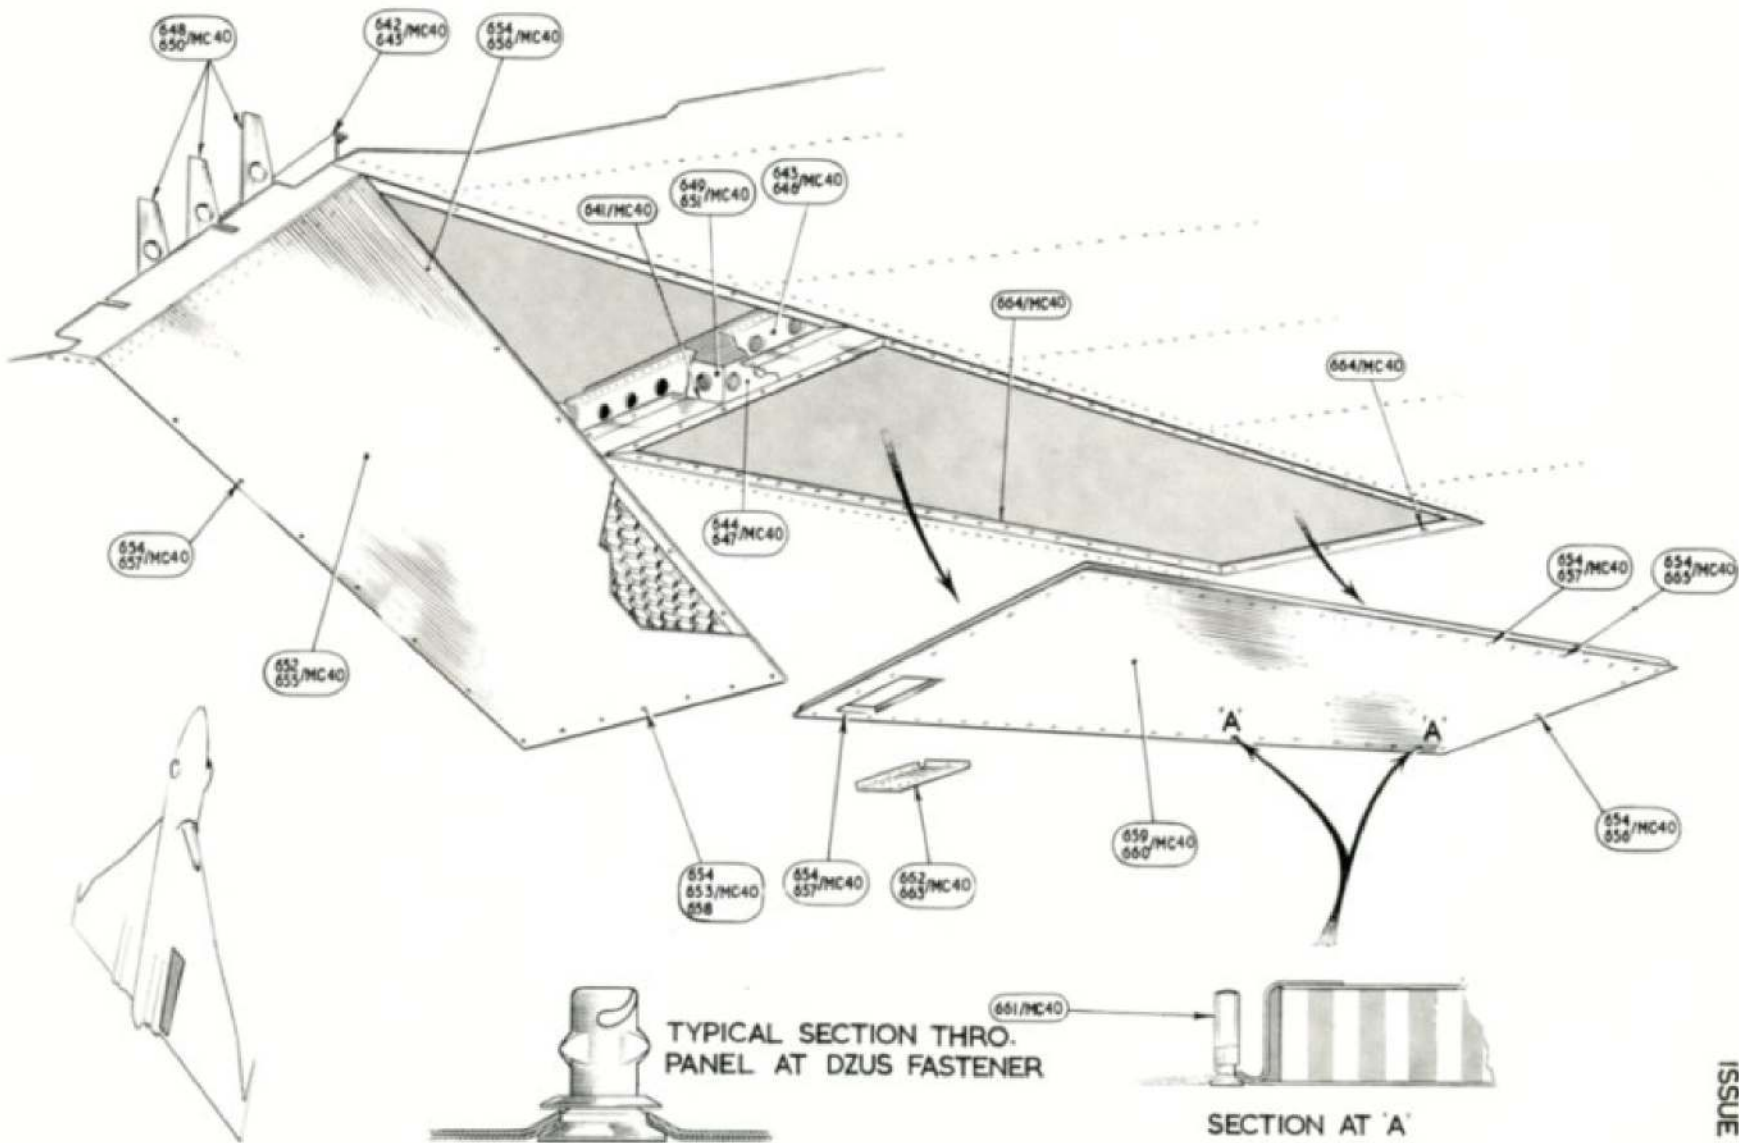

MAINPLANE  
FRONT & REAR SPARS  
(7)

RESTRICTED

DETACHABLE  
WING TIP

DETAIL OF DOOR  
RELEASE CATCH

TRAILING EDGE

U/C FIXED FAIRING

DETAIL OF MICRO SWITCH  
REFUELLING CONNECTION

MAINPLANE  
WING TIP, TRAILING EDGE & OUTBOARD U/C FIXED FAIRING  
(8)

INBD.

MAINPLANE  
FUEL TANK BAY STRUCTURE NO. 4, 5 AND 6

(11)

RESTRICTED

PLATE NO. M14  
ISSUE 1

MAINPLANE  
STRUCTURE AFT OF REAR U/C BULKHEAD  
(12)

RESTRICTED

INBOARD ELEVATOR

OUTBOARD ELEVATOR

MAINPLANE  
SEALING FOR ELEVATORS  
(13)

This file was downloaded  
from the RTFM Library.

Link: [www.scottbouch.com/rtfm](http://www.scottbouch.com/rtfm)

Please see site for usage terms,  
and more aircraft documents.