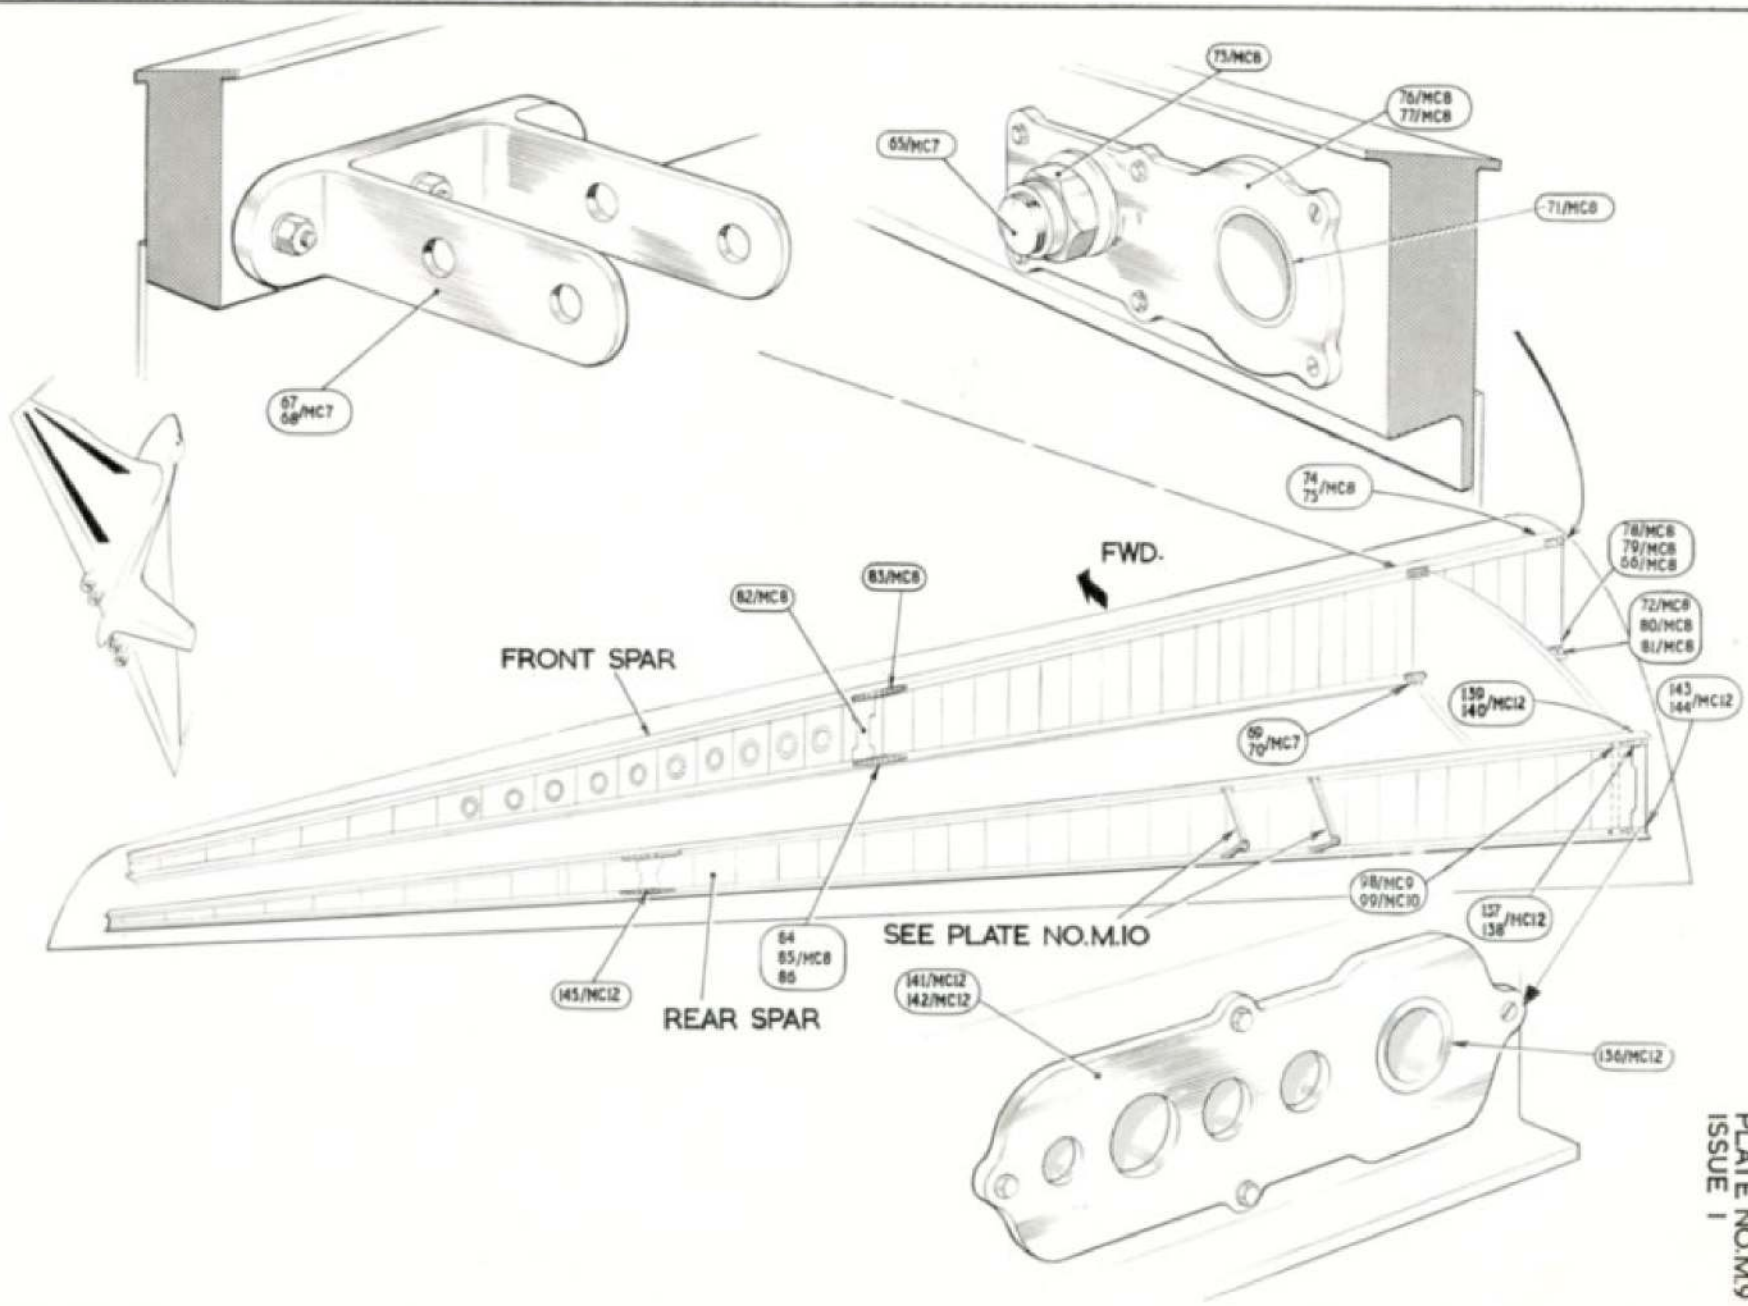

PLATE NO.M.3  
ISSUE 1

AILERON

FORWARD

ELEVATOR

MAINPLANE  
AILERON & ELEVATOR SURFACE INDICATORS  
(2)

MAINPLANE  
GREEN SATIN, NITROGEN BOTTLE MOUNTING & HINGE RIB 618-186 INS.

VIEW ON INBOARD FACE

VIEW ON OUTBOARD FACE

MAINPLANE  
CENTRE ELEVATOR HINGE RIB 478.186 INS  
(4)

RESTRICTED

RESTRICTED

PLATE NO. M.6  
ISSUE 1

DETAIL OF  
DATUM HINGE BRACKET

MAINPLANE  
UNDERCARRIAGE DOOR HINGE RIB

RESTRICTED

PLATE NO.M.9  
ISSUE 1

MAINPLANE  
FRONT & REAR SPARS  
(7)

RESTRICTED

DETACHABLE  
WING TIP

DETAIL OF DOOR  
RELEASE CATCH

TRAILING EDGE

U/C FIXED FAIRING

DETAIL OF MICRO SWITCH  
REFUELLING CONNECTION

MAINPLANE  
WING TIP, TRAILING EDGE & OUTBOARD U/C FIXED FAIRING  
(8)