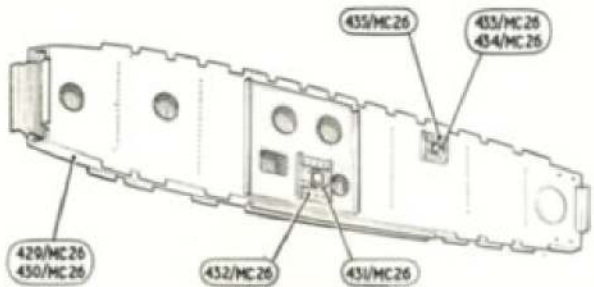

DETAIL OF PRESSURE HEAD MOUNTING

SEE  
PLATE  
M.I.O

DETAIL OF CENTRE AILERON HINGE RIB 730.186 INS.

DETAIL OF U/C BAY

MAINPLANE  
MAINPLANE ASSEMBLY

(1)

RESTRICTED

RESTRICTED

PLATE NO.M.3  
ISSUE 1

AILERON

FORWARD

ELEVATOR

MAINPLANE  
AILERON & ELEVATOR SURFACE INDICATORS  
(2)

MAINPLANE  
GREEN SATIN, NITROGEN BOTTLE MOUNTING & HINGE RIB 618-186 INS.

VIEW ON INBOARD FACE

VIEW ON OUTBOARD FACE

MAINPLANE  
CENTRE ELEVATOR HINGE RIB 478.186 INS  
(4)

RESTRICTED

RESTRICTED

PLATE NO. M.6  
ISSUE 1

DETAIL OF  
DATUM HINGE BRACKET

MAINPLANE  
UNDERCARRIAGE DOOR HINGE RIB

RESTRICTED

PLATE NO.M.9  
ISSUE 1