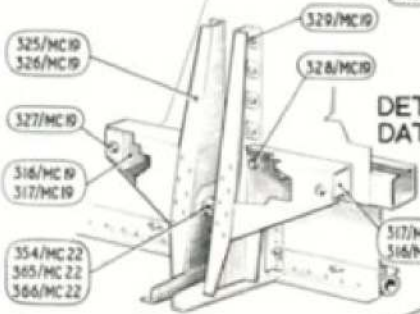

PLATE NO.M.3  
ISSUE 1

AILERON

FORWARD

ELEVATOR

MAINPLANE  
AILERON & ELEVATOR SURFACE INDICATORS  
(2)

MAINPLANE  
GREEN SATIN, NITROGEN BOTTLE MOUNTING & HINGE RIB 618-186 INS.

VIEW ON INBOARD FACE

VIEW ON OUTBOARD FACE

MAINPLANE  
CENTRE ELEVATOR HINGE RIB 478.186 INS  
(4)

RESTRICTED

RESTRICTED

PLATE NO. M.6  
ISSUE 1

DETAIL OF  
DATUM HINGE BRACKET

MAINPLANE  
UNDERCARRIAGE DOOR HINGE RIB

RESTRICTED

PLATE NO.M.9  
ISSUE 1

MAINPLANE  
FRONT & REAR SPARS  
(7)

RESTRICTED

DETACHABLE  
WING TIP

DETAIL OF DOOR  
RELEASE CATCH

TRAILING EDGE

U/C FIXED FAIRING

DETAIL OF MICRO SWITCH  
REFUELLING CONNECTION

MAINPLANE  
WING TIP, TRAILING EDGE & OUTBOARD U/C FIXED FAIRING  
(8)