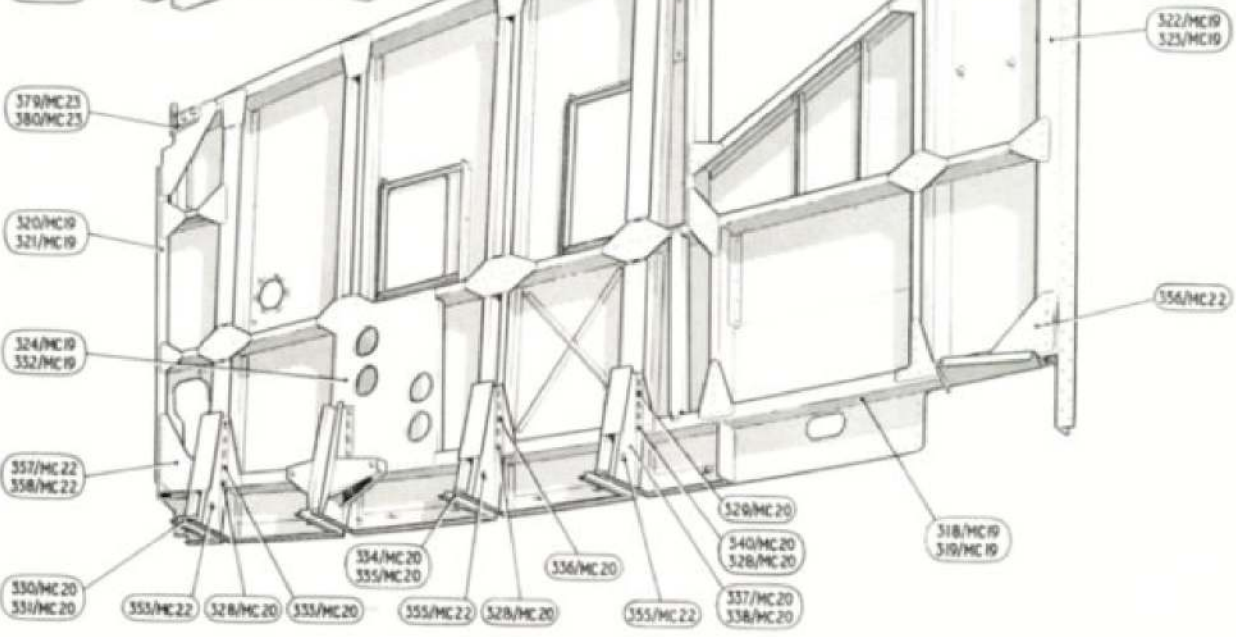

MAINPLANE  
CENTRE ELEVATOR HINGE RIB 478.186 INS  
(4)

RESTRICTED

RESTRICTED

PLATE NO. M.6  
ISSUE 1

DETAIL OF  
DATUM HINGE BRACKET

MAINPLANE  
UNDERCARRIAGE DOOR HINGE RIB

RESTRICTED

PLATE NO.M.9  
ISSUE 1

MAINPLANE  
FRONT & REAR SPARS  
(7)

RESTRICTED

DETACHABLE  
WING TIP

DETAIL OF DOOR  
RELEASE CATCH

TRAILING EDGE

U/C FIXED FAIRING

DETAIL OF MICRO SWITCH  
REFUELLING CONNECTION

MAINPLANE  
WING TIP, TRAILING EDGE & OUTBOARD U/C FIXED FAIRING  
(8)