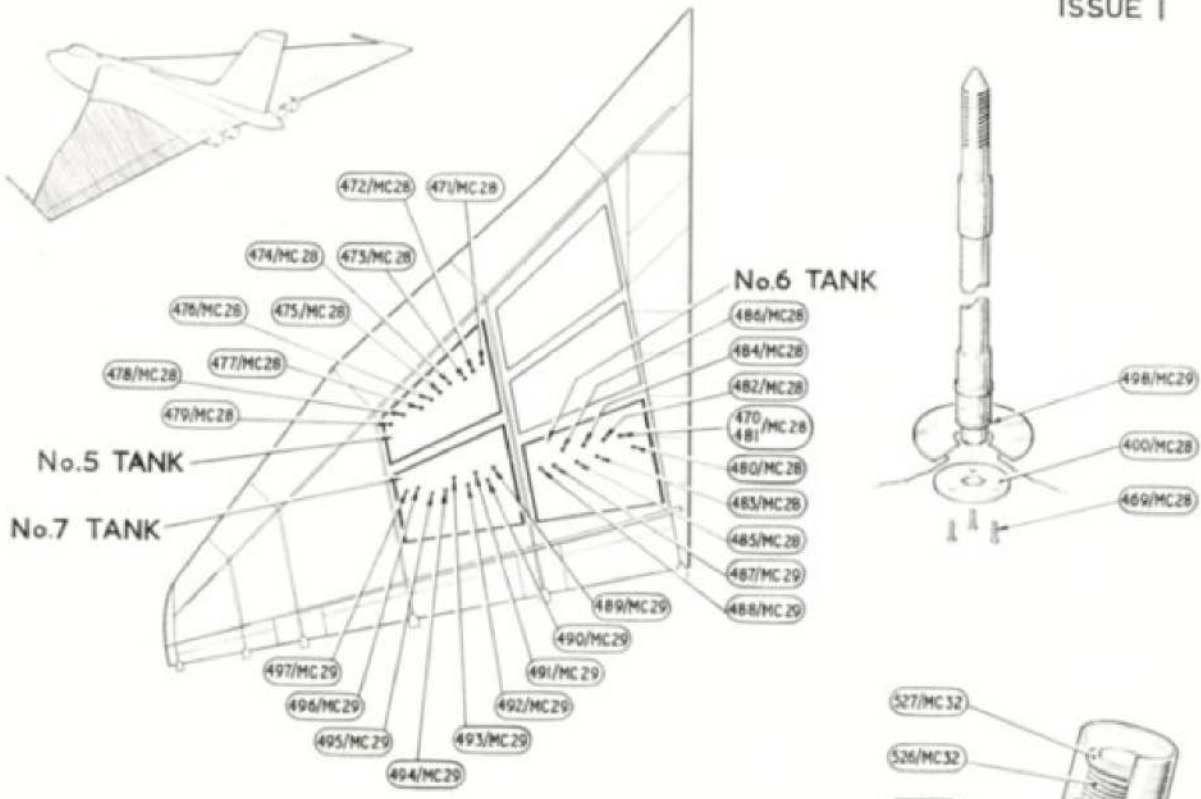

MAINPLANE  
FRONT & REAR SPARS  
(7)

RESTRICTED

DETACHABLE  
WING TIP

DETAIL OF DOOR  
RELEASE CATCH

TRAILING EDGE

U/C FIXED FAIRING

DETAIL OF MICRO SWITCH  
REFUELLING CONNECTION

MAINPLANE  
WING TIP, TRAILING EDGE & OUTBOARD U/C FIXED FAIRING  
(8)

MAINPLANE  
ACCESS PANELS & TIE-RODS IN TANKS 5,6,7  
(9)

TANK NO.3

INBD.

TANK NO.7

MAINPLANE  
FUEL TANK BAY STRUCTURE NOS. 3 AND 7  
(10)

TANK NO. 6

TANK NO. 5

TANK NO. 4