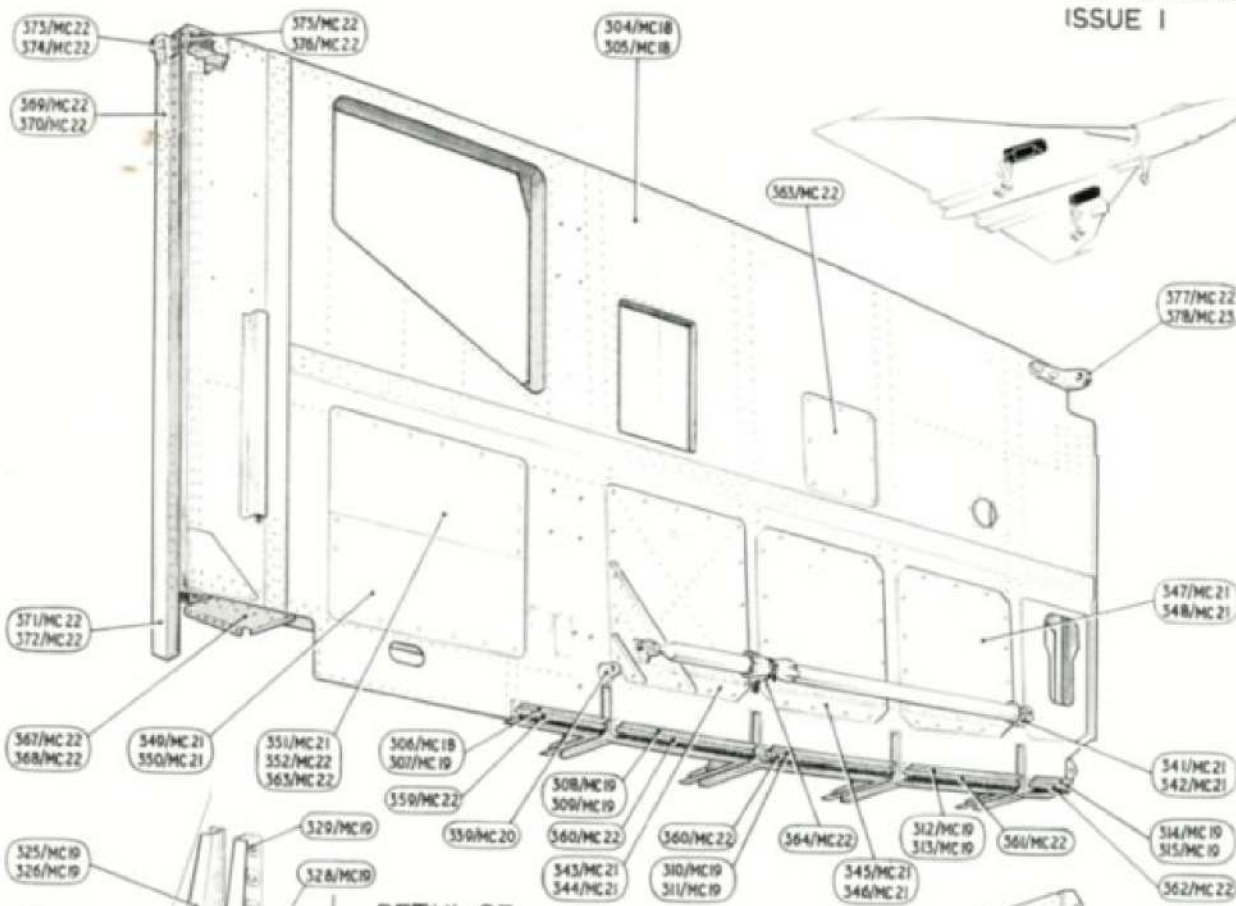

DETAIL OF PRESSURE HEAD MOUNTING

SEE  
PLATE  
M.I.O

DETAIL OF CENTRE AILERON HINGE RIB 730.186 INS.

DETAIL OF U/C BAY

MAINPLANE  
MAINPLANE ASSEMBLY

(1)

RESTRICTED

RESTRICTED

PLATE NO.M.3  
ISSUE 1

AILERON

FORWARD

ELEVATOR

MAINPLANE  
AILERON & ELEVATOR SURFACE INDICATORS  
(2)

MAINPLANE  
GREEN SATIN, NITROGEN BOTTLE MOUNTING & HINGE RIB 618-186 INS.

VIEW ON INBOARD FACE

VIEW ON OUTBOARD FACE

MAINPLANE  
CENTRE ELEVATOR HINGE RIB 478.186 INS  
(4)

RESTRICTED

RESTRICTED

PLATE NO. M.6  
ISSUE 1

DETAIL OF  
DATUM HINGE BRACKET

MAINPLANE  
UNDERCARRIAGE DOOR HINGE RIB

RESTRICTED

PLATE NO.M.9  
ISSUE 1

MAINPLANE  
FRONT & REAR SPARS  
(7)

RESTRICTED

DETACHABLE  
WING TIP

DETAIL OF DOOR  
RELEASE CATCH

TRAILING EDGE

U/C FIXED FAIRING

DETAIL OF MICRO SWITCH  
REFUELLING CONNECTION

MAINPLANE  
WING TIP, TRAILING EDGE & OUTBOARD U/C FIXED FAIRING  
(8)