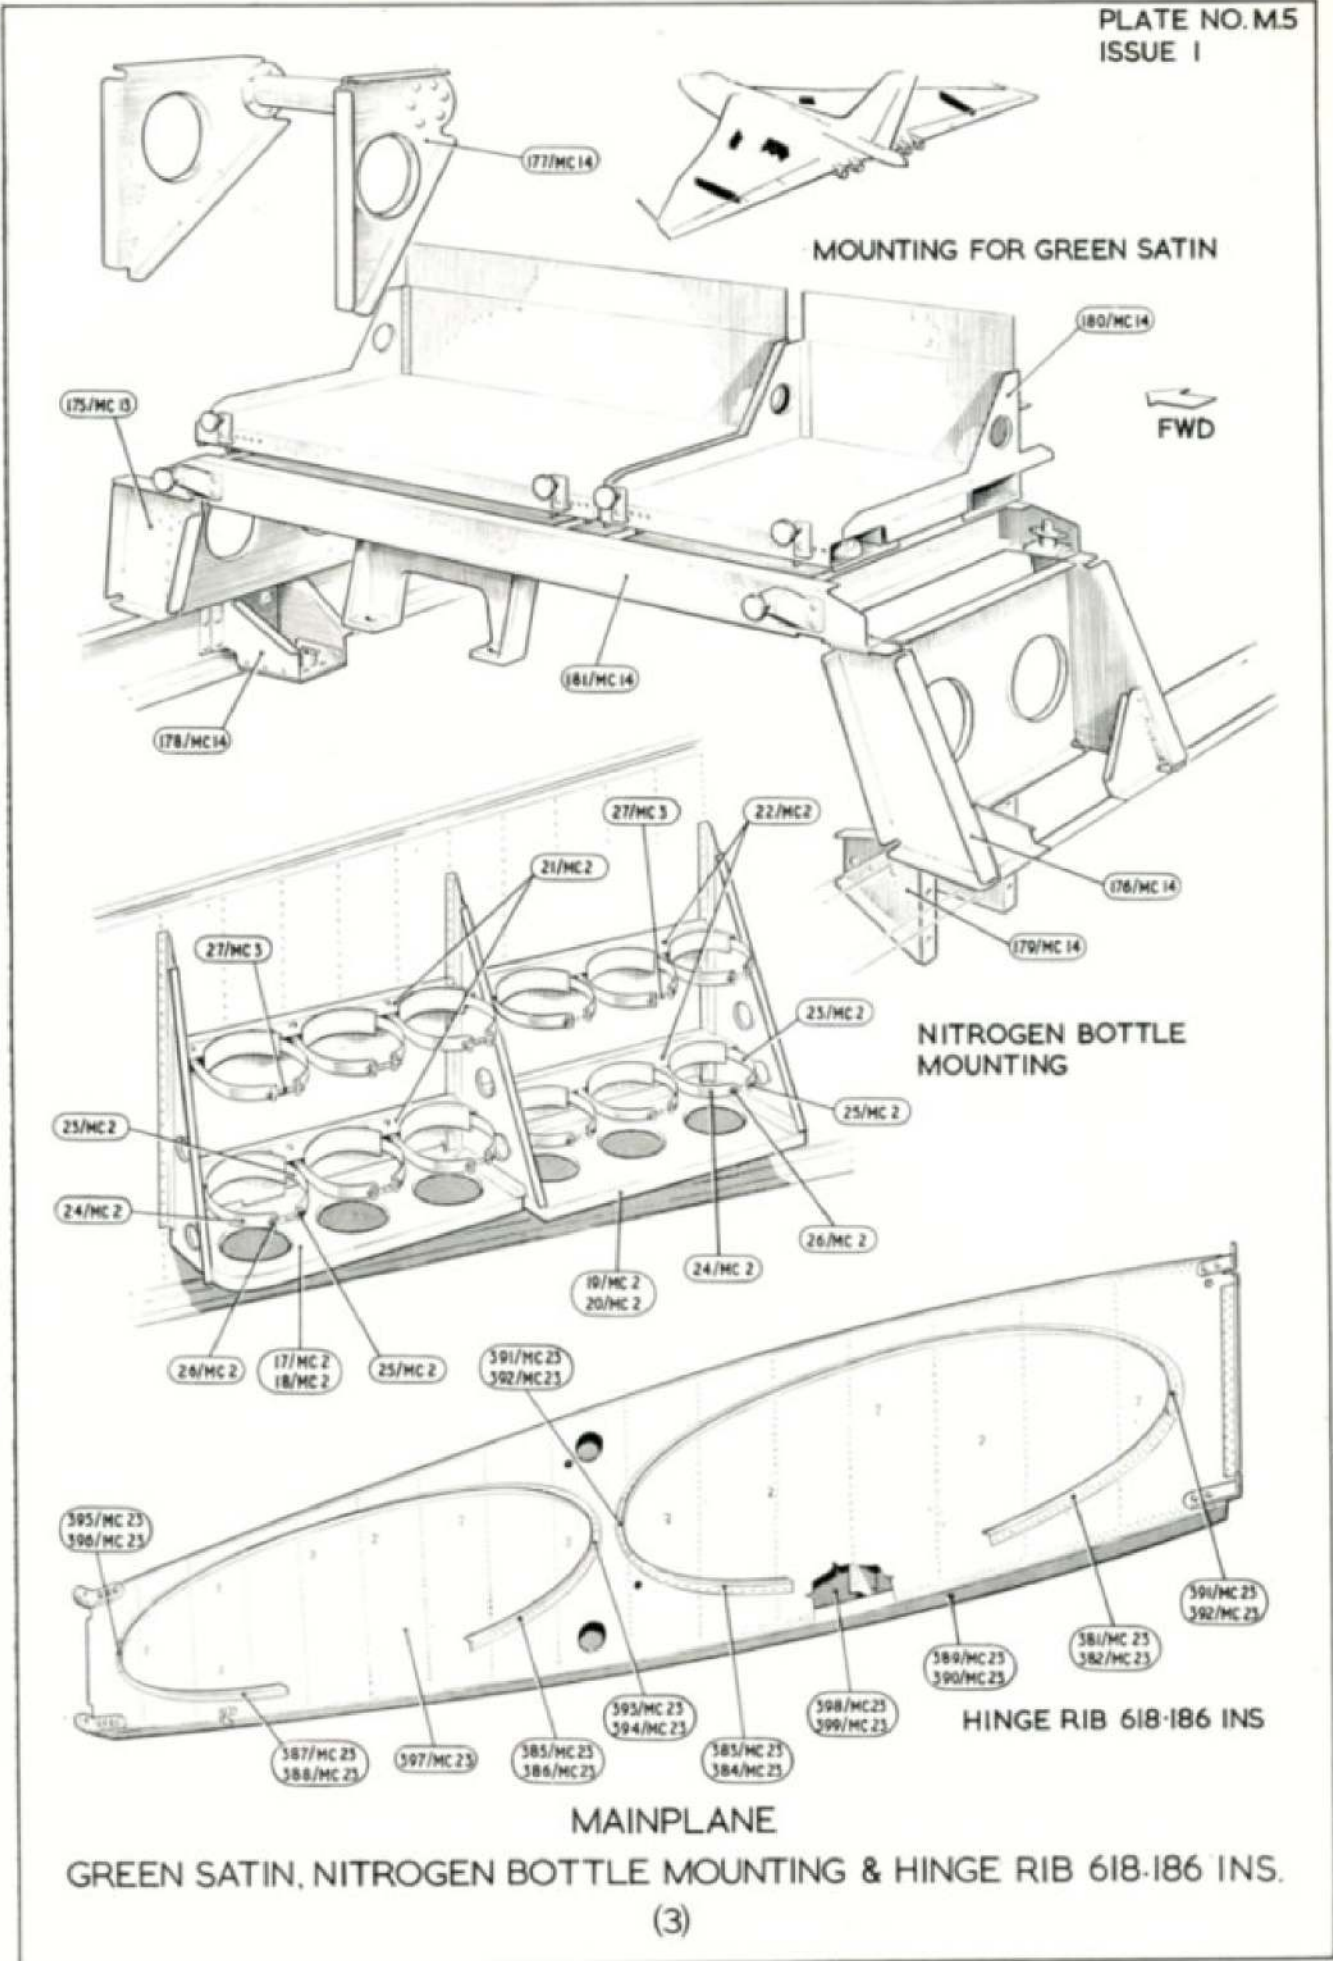

DETAIL OF PRESSURE HEAD MOUNTING

SEE  
PLATE  
M.I.O

DETAIL OF CENTRE AILERON HINGE RIB 730.186 INS.

DETAIL OF U/C BAY

MAINPLANE  
MAINPLANE ASSEMBLY

(1)

RESTRICTED

RESTRICTED

PLATE NO.M.3  
ISSUE 1

AILERON

FORWARD

ELEVATOR

MAINPLANE  
AILERON & ELEVATOR SURFACE INDICATORS  
(2)

MAINPLANE  
GREEN SATIN, NITROGEN BOTTLE MOUNTING & HINGE RIB 618-186 INS.

VIEW ON INBOARD FACE

VIEW ON OUTBOARD FACE

MAINPLANE  
CENTRE ELEVATOR HINGE RIB 478.186 INS  
(4)

RESTRICTED

RESTRICTED

PLATE NO. M.6  
ISSUE 1

DETAIL OF  
DATUM HINGE BRACKET

MAINPLANE  
UNDERCARRIAGE DOOR HINGE RIB

RESTRICTED

PLATE NO.M.9  
ISSUE 1

MAINPLANE  
FRONT & REAR SPARS  
(7)

RESTRICTED

DETACHABLE  
WING TIP

DETAIL OF DOOR  
RELEASE CATCH

TRAILING EDGE

U/C FIXED FAIRING

DETAIL OF MICRO SWITCH  
REFUELLING CONNECTION

MAINPLANE  
WING TIP, TRAILING EDGE & OUTBOARD U/C FIXED FAIRING  
(8)